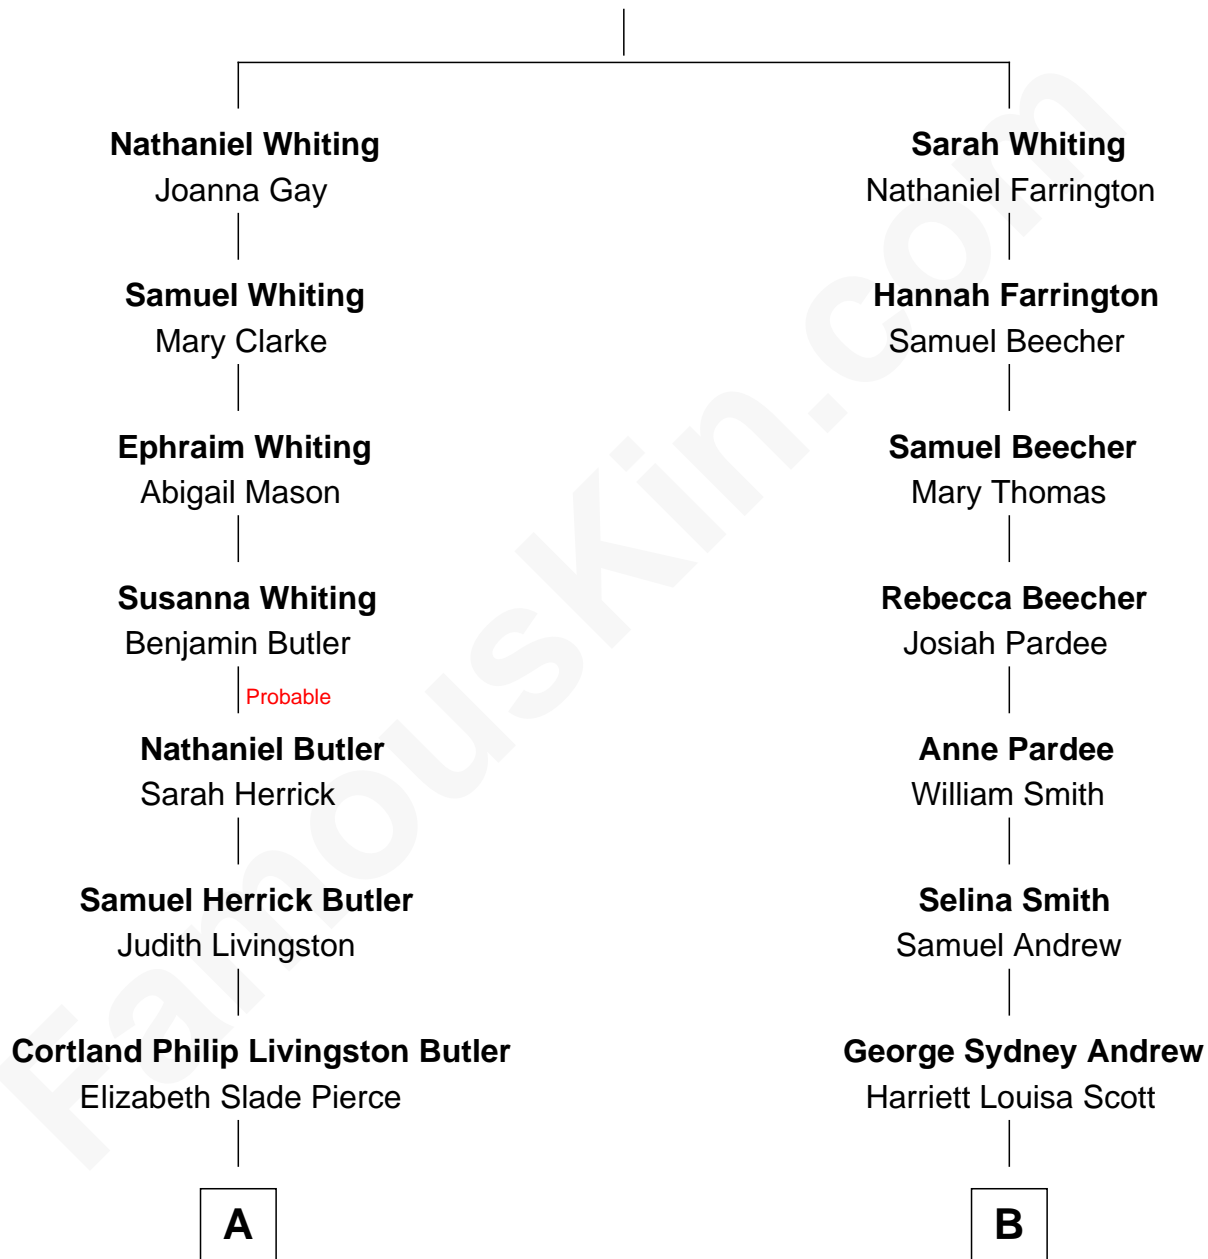

FamousKin.com Relationship Chart of

George H. W. Bush

41st U.S. President

10th cousin of

Treat Williams

TV & Movie Actor

Nathaniel Whiting

Hannah Dwight

Treat Williams photo by [Philipp Wüst](#) (CC BY SA 3.0 DE)