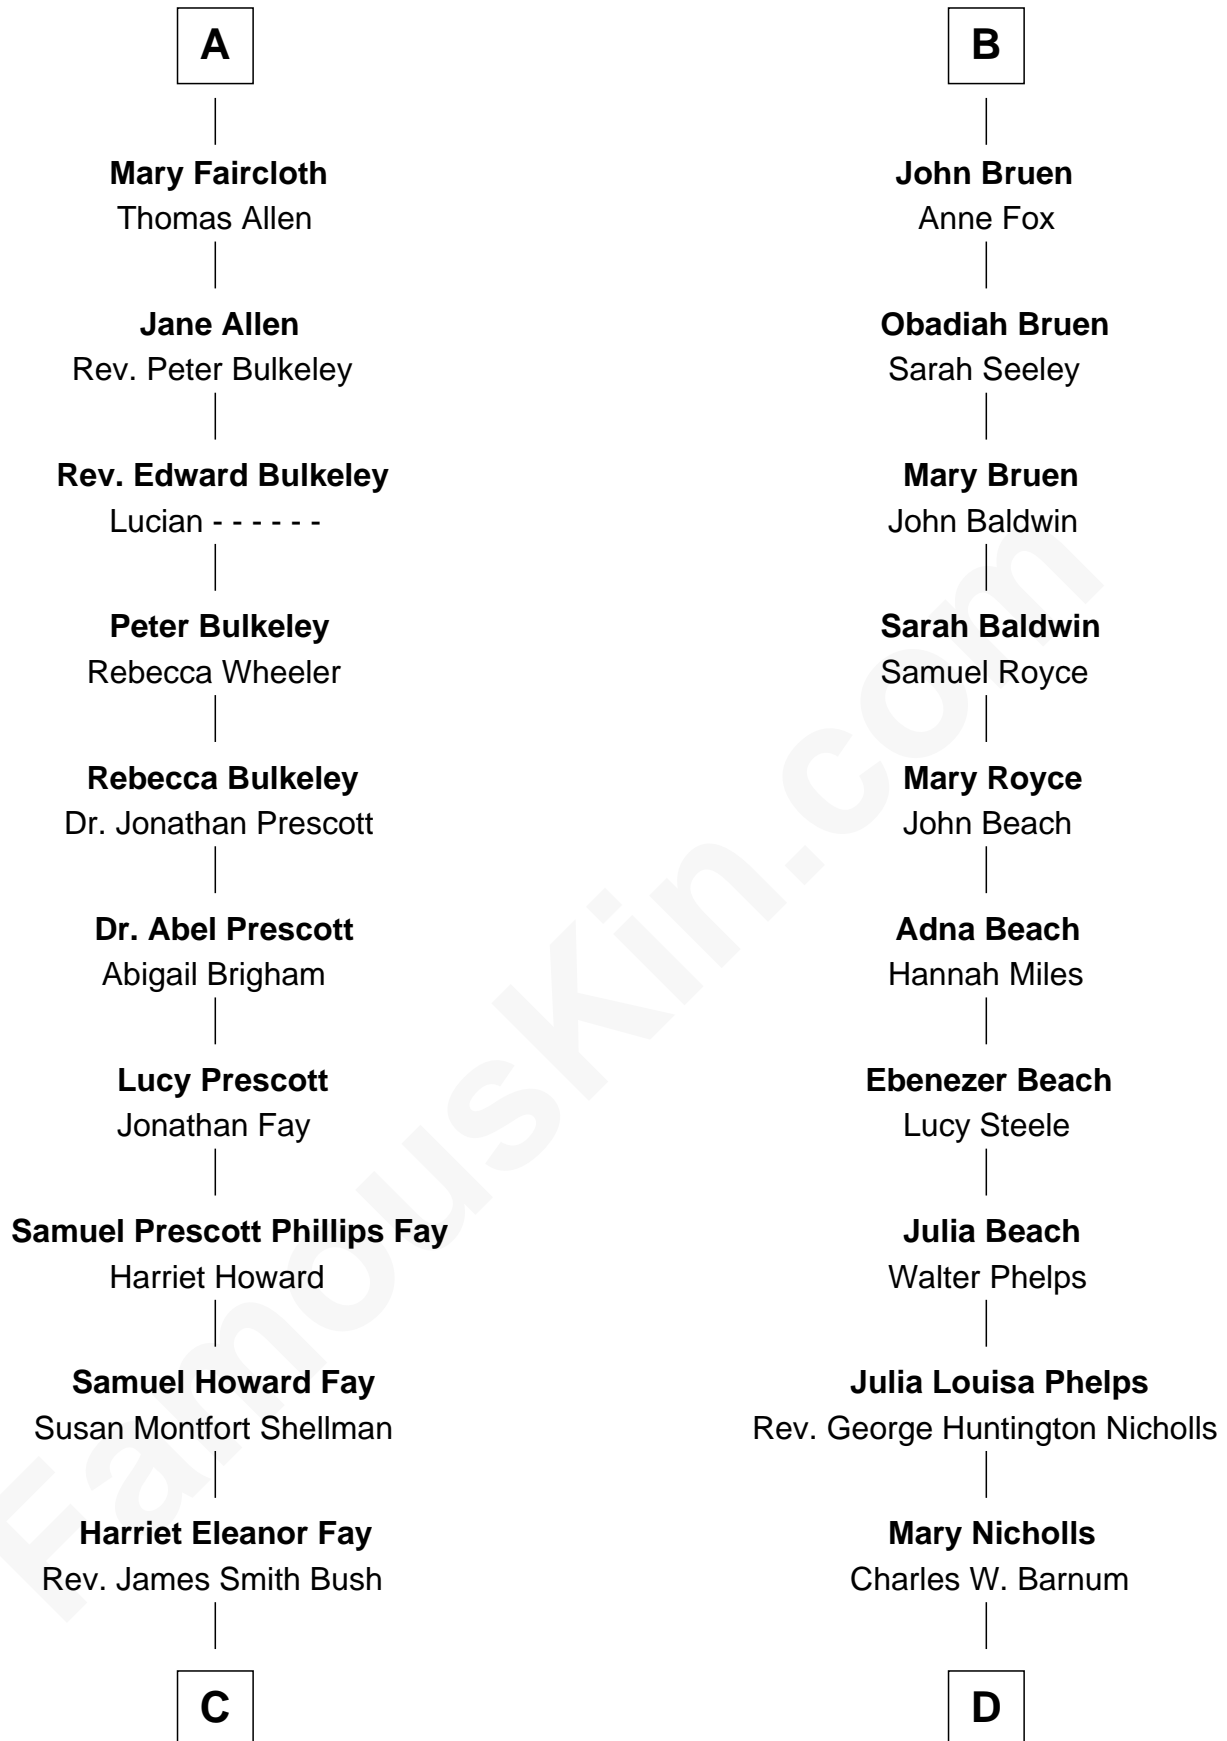

FamousKin.com
Relationship Chart of
George H. W. Bush
41st U.S. President

19th cousin 1 time removed of
Treat Williams
TV & Movie Actor

C

Samuel Prescott Bush

Flora Sheldon

Prescott Sheldon Bush

Dorothy Wear Walker

George H. W. Bush

41st U.S. President

D

Richard Nicholls Barnum

Marian Hutchison Cocks

Eleanor Barnum

Treat Payne Andrew

Marian Andrew