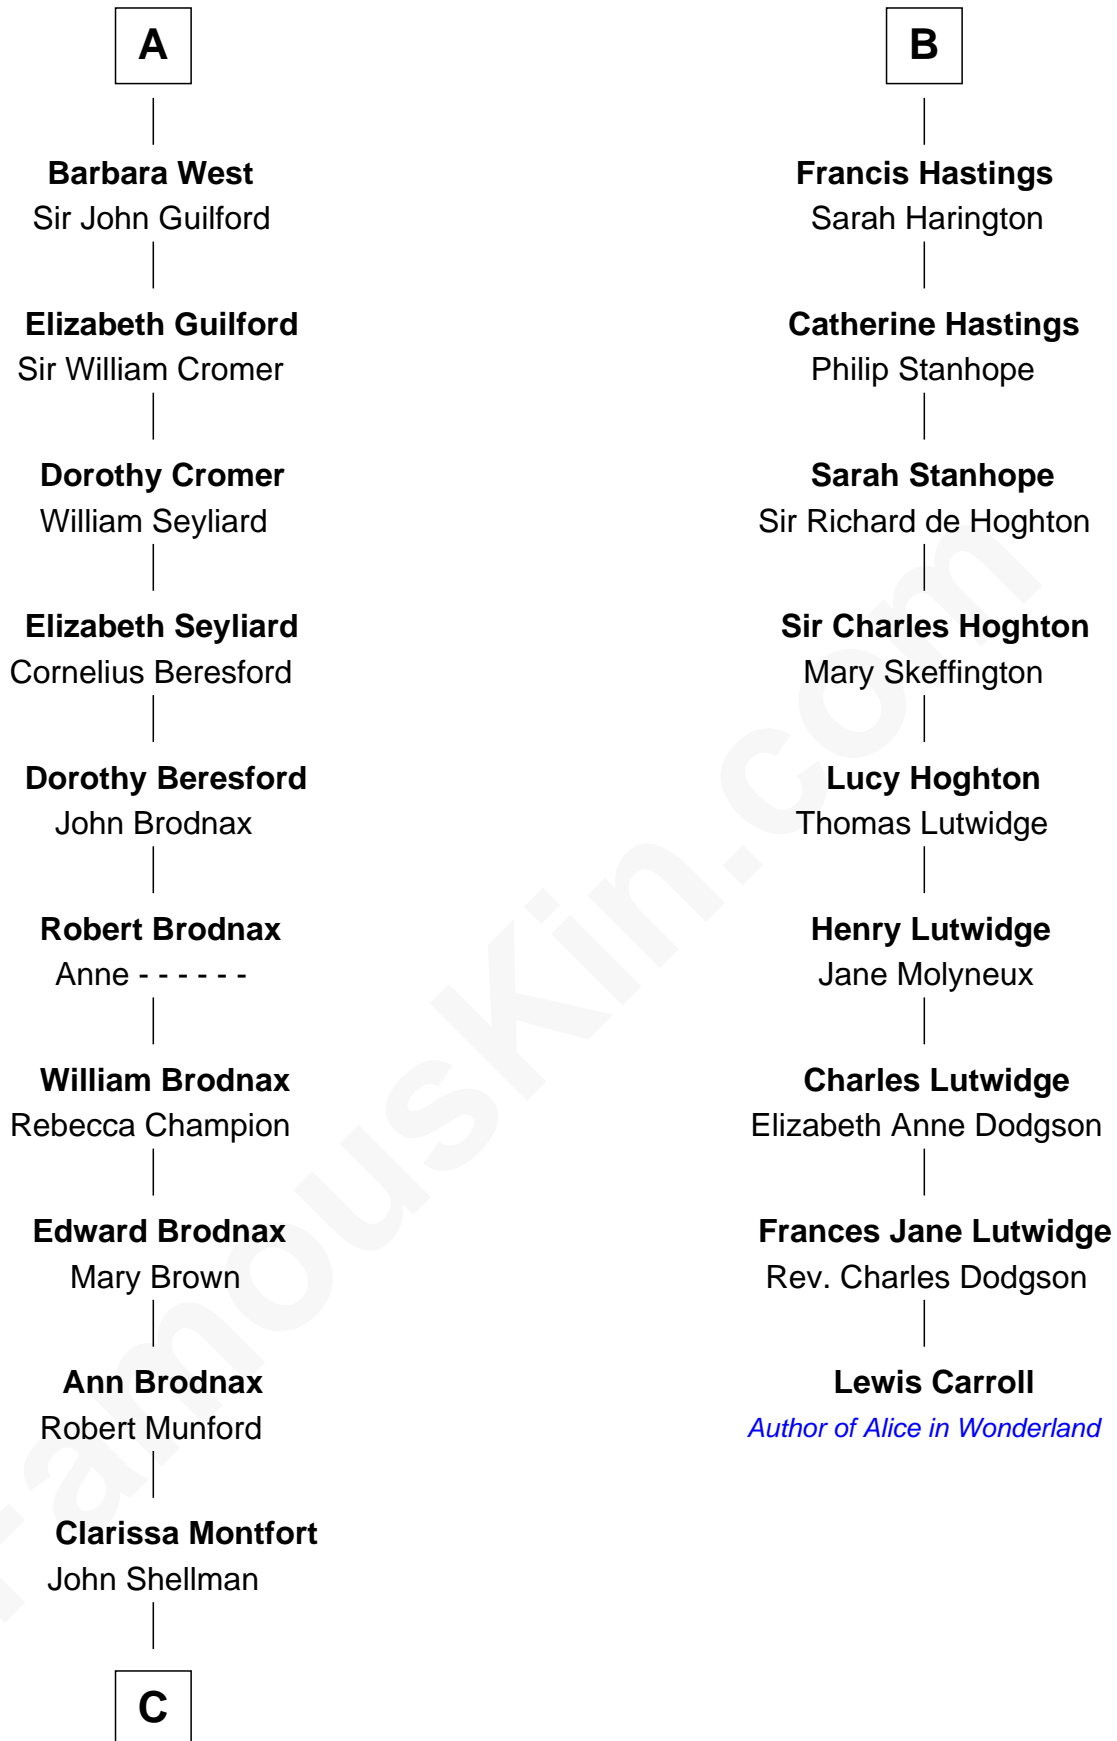

FamousKin.com
Relationship Chart of
George H. W. Bush
41st U.S. President

15th cousin 6 times removed of
Lewis Carroll
Author of Alice in Wonderland

C

—
Susan Montfort Shellman

Samuel Howard Fay

—
Harriet Eleanor Fay

Rev. James Smith Bush

—
Samuel Prescott Bush

Flora Sheldon

—
Prescott Sheldon Bush

Dorothy Wear Walker

—
George H. W. Bush

41st U.S. President

FamousKin.com