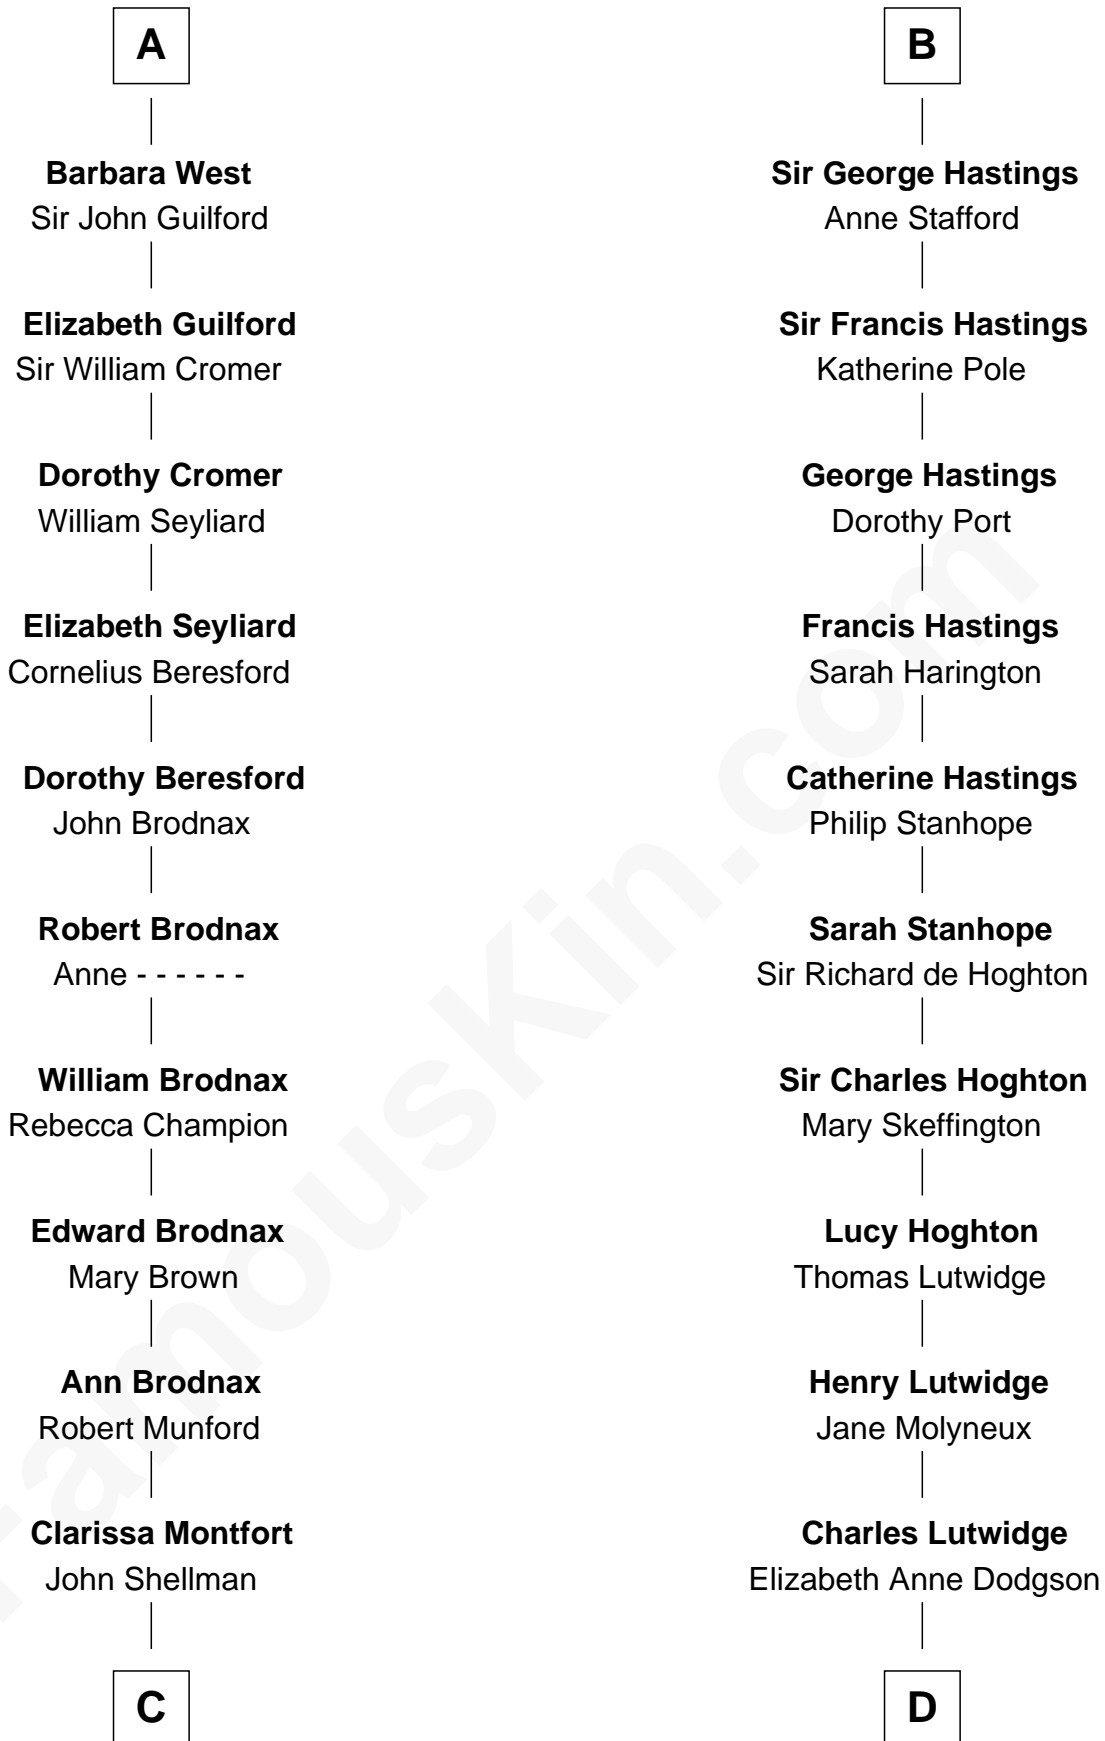

FamousKin.com
Relationship Chart of
George H. W. Bush
41st U.S. President

18th cousin 3 times removed of
Lewis Carroll
Author of Alice in Wonderland

Sir Patrick de Chaworth
 Isabella de Beauchamp

Maud de Chaworth
 Henry Plantagenet

Joan of Lancaster
 John de Mowbray

Eleanor Mowbray
 Roger de la Warre

Joan de la Warre
 Sir Thomas West

Sir Reynold West
 Margaret Thorley

Sir Richard West
 Katherine Hungerford

Sir Thomas West
 Eleanor Copley

A

Maud de Chaworth
 Henry Plantagenet

Mary Plantagenet
 Henry de Percy

Sir Henry Percy
 Margaret de Neville

Sir Henry Percy
 Elizabeth Mortimer

Sir Henry Percy
 Eleanor Neville

Anne Percy
 Sir Thomas Hungerford

Mary Hungerford
 Sir Edward Hastings

B

C

Susan Montfort Shellman

Samuel Howard Fay

Harriet Eleanor Fay

Rev. James Smith Bush

Samuel Prescott Bush