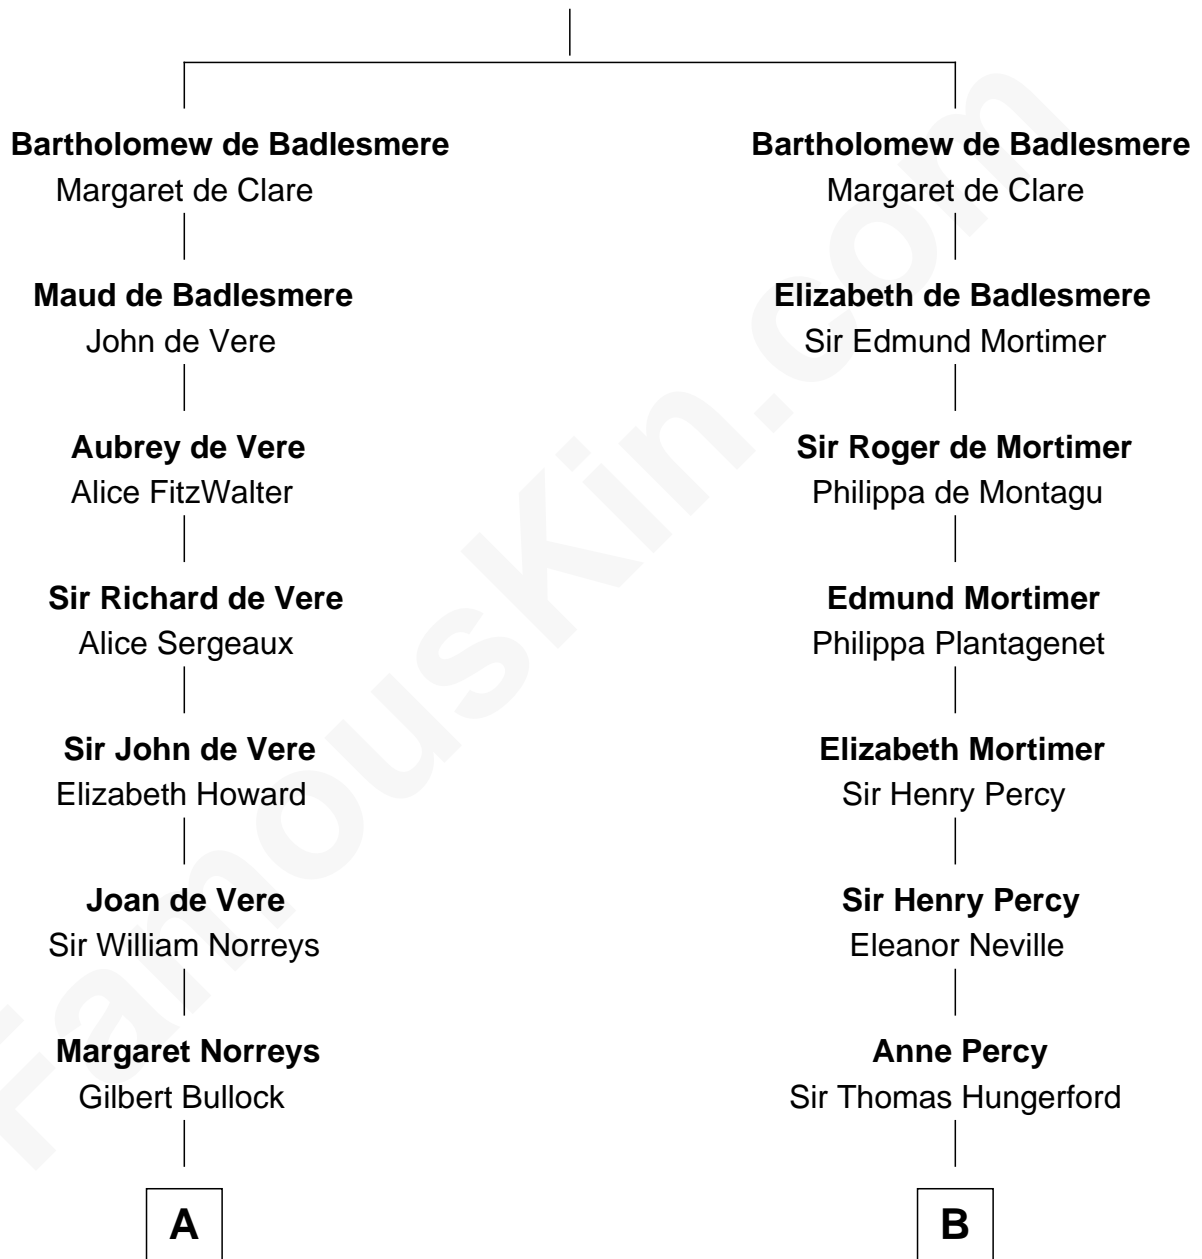

**FamousKin.com**  
**Relationship Chart of**  
**George H. W. Bush**  
*41st U.S. President*

19th cousin 2 times removed of  
**Lewis Carroll**  
*Author of Alice in Wonderland*

**Gunselm de Badlesmere**

**C**

**Samuel Howard Fay**  
Susan Montfort Shellman

**Harriet Eleanor Fay**  
Rev. James Smith Bush

**Samuel Prescott Bush**  
Flora Sheldon

**Prescott Sheldon Bush**  
Dorothy Wear Walker

**George H. W. Bush**  
*41st U.S. President*

**D**

**Charles Lutwidge**  
Elizabeth Anne Dodgson

**Frances Jane Lutwidge**  
Rev. Charles Dodgson

**Lewis Carroll**  
*Author of Alice in Wonderland*