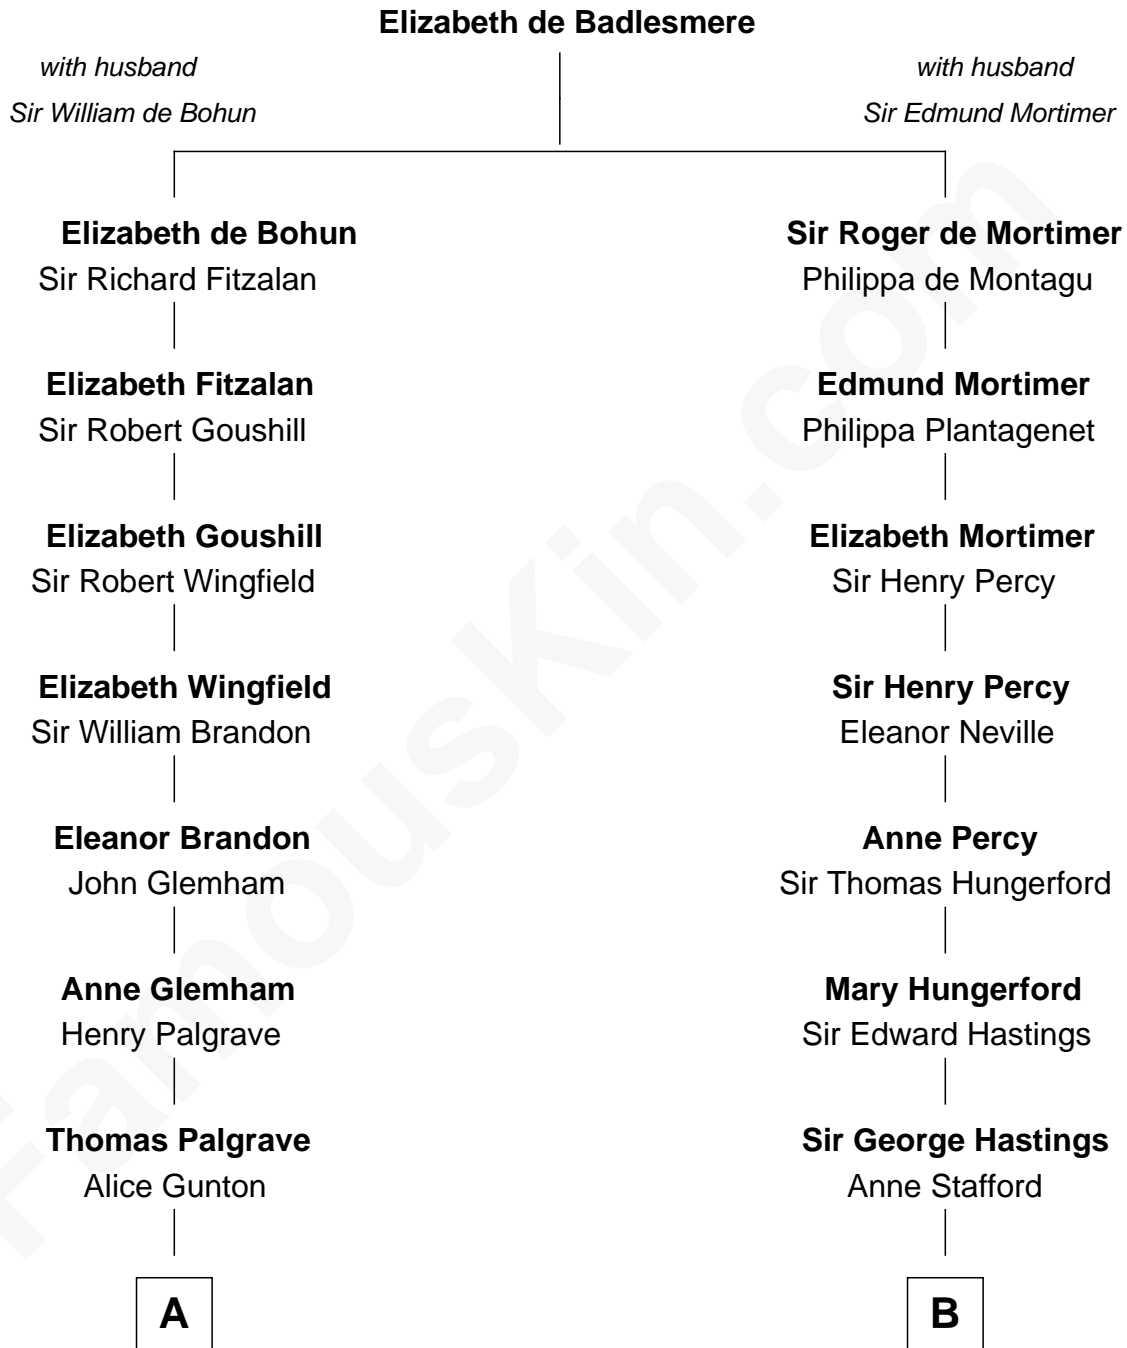

**FamousKin.com**  
**Relationship Chart of**  
**George H. W. Bush**  
*41st U.S. President*

**17th cousin 3 times removed of**  
**Lewis Carroll**  
*Author of Alice in Wonderland*

**C**

—  
**Harriet Eleanor Fay**  
Rev. James Smith Bush

—  
**Samuel Prescott Bush**  
Flora Sheldon

—  
**Prescott Sheldon Bush**  
Dorothy Wear Walker

—  
**George H. W. Bush**  
*41st U.S. President*

FamousKin.com