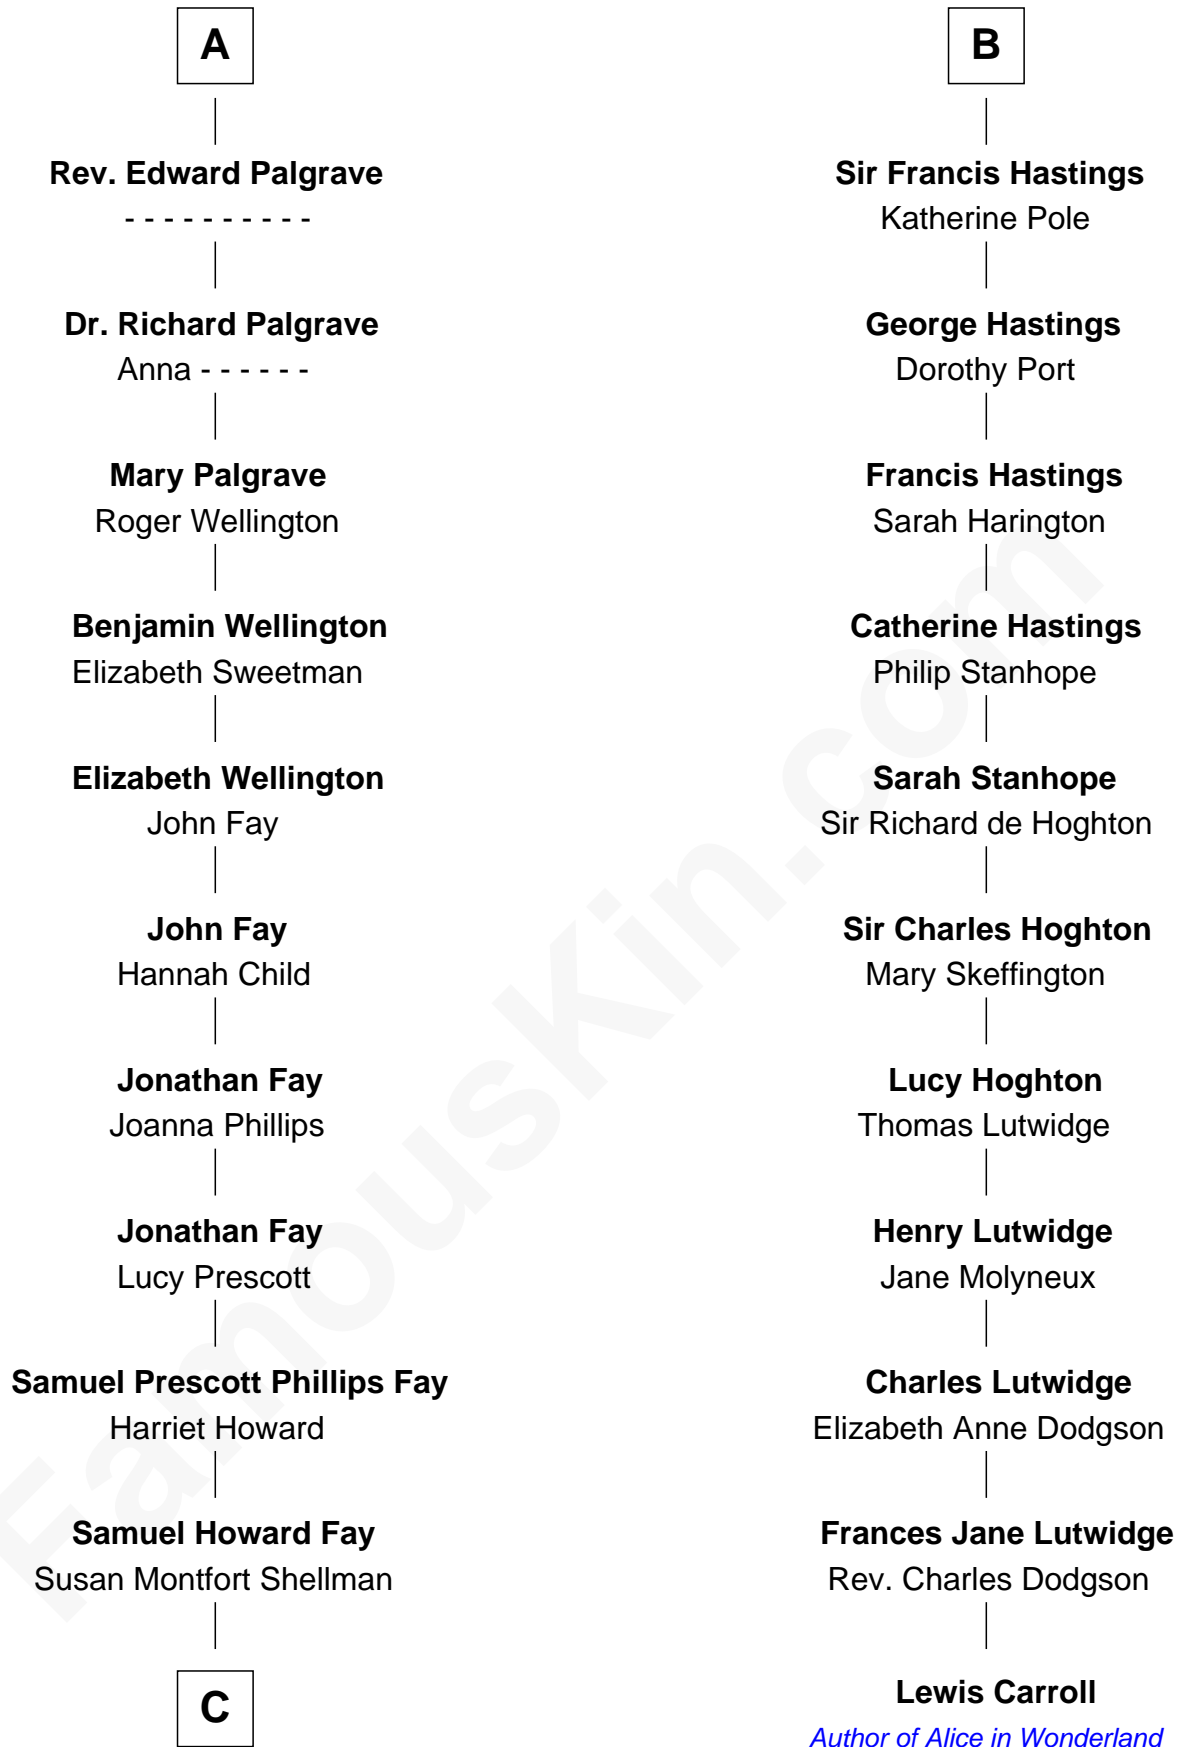

**FamousKin.com**  
**Relationship Chart of**  
**George H. W. Bush**  
*41st U.S. President*

**17th cousin 3 times removed of**  
**Lewis Carroll**  
*Author of Alice in Wonderland*

**C**

—  
**Harriet Eleanor Fay**  
Rev. James Smith Bush

—  
**Samuel Prescott Bush**  
Flora Sheldon

—  
**Prescott Sheldon Bush**  
Dorothy Wear Walker

—  
**George H. W. Bush**  
*41st U.S. President*

FamousKin.com