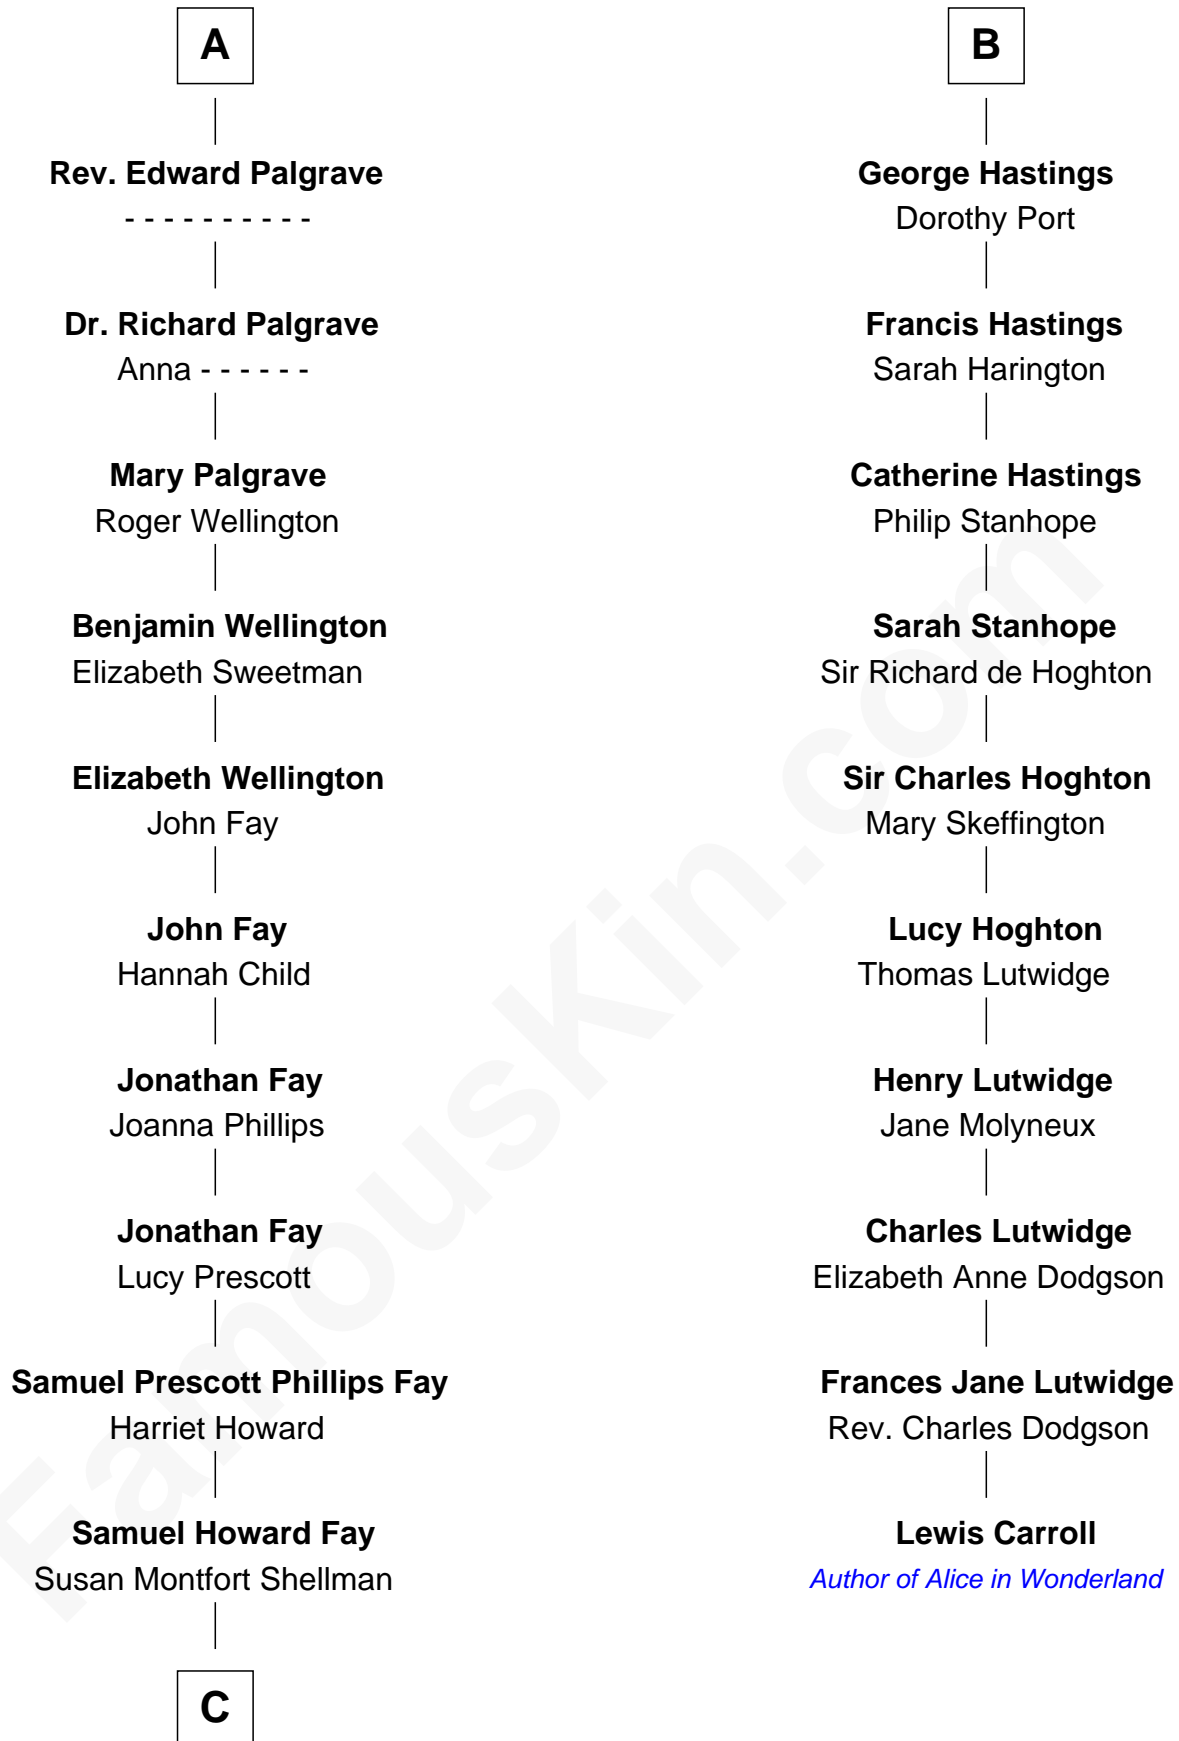

**FamousKin.com**  
**Relationship Chart of**  
**George H. W. Bush**  
*41st U.S. President*

**16th cousin 4 times removed of**  
**Lewis Carroll**  
*Author of Alice in Wonderland*

**C**

—  
**Harriet Eleanor Fay**  
Rev. James Smith Bush

—  
**Samuel Prescott Bush**  
Flora Sheldon

—  
**Prescott Sheldon Bush**  
Dorothy Wear Walker

—  
**George H. W. Bush**  
*41st U.S. President*

FamousKin.com