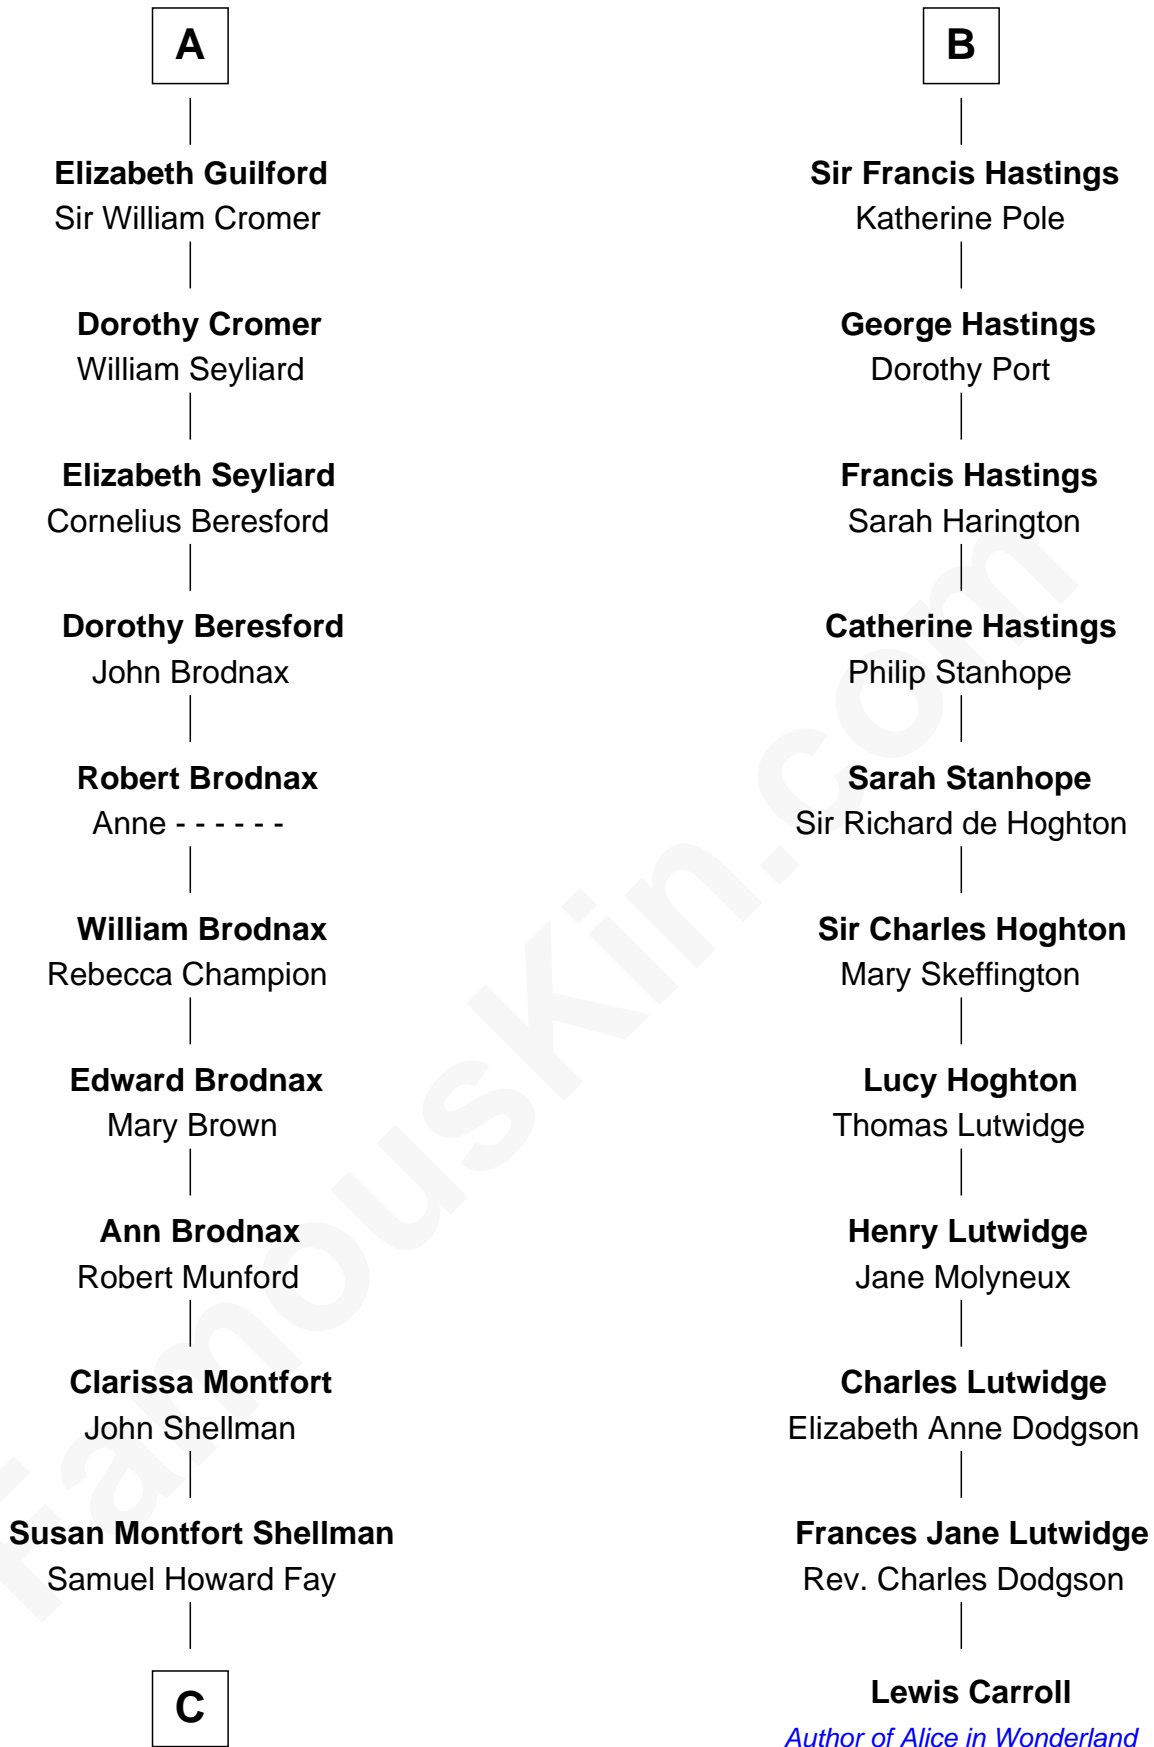

FamousKin.com
Relationship Chart of
George H. W. Bush
41st U.S. President

17th cousin 3 times removed of
Lewis Carroll
Author of Alice in Wonderland

C

—
Harriet Eleanor Fay
Rev. James Smith Bush

—
Samuel Prescott Bush
Flora Sheldon

—
Prescott Sheldon Bush
Dorothy Wear Walker

—
George H. W. Bush
41st U.S. President

FamousKin.com