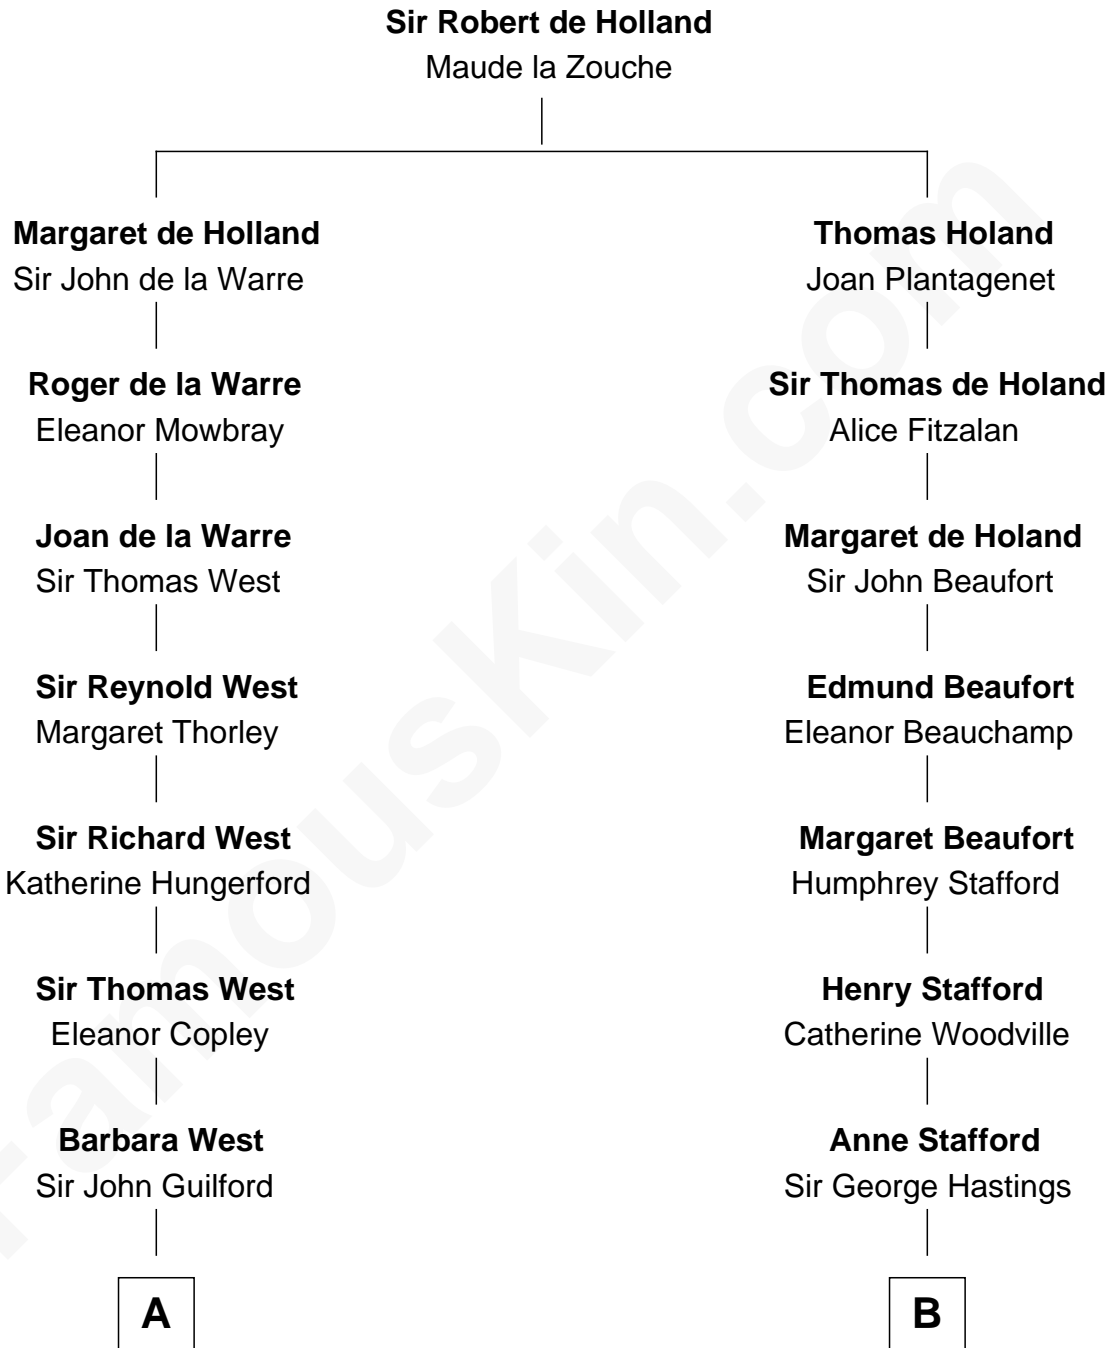

FamousKin.com
Relationship Chart of
George H. W. Bush
41st U.S. President

17th cousin 3 times removed of
Lewis Carroll
Author of Alice in Wonderland

C

—
Harriet Eleanor Fay
Rev. James Smith Bush

—
Samuel Prescott Bush
Flora Sheldon

—
Prescott Sheldon Bush
Dorothy Wear Walker

—
George H. W. Bush
41st U.S. President

FamousKin.com