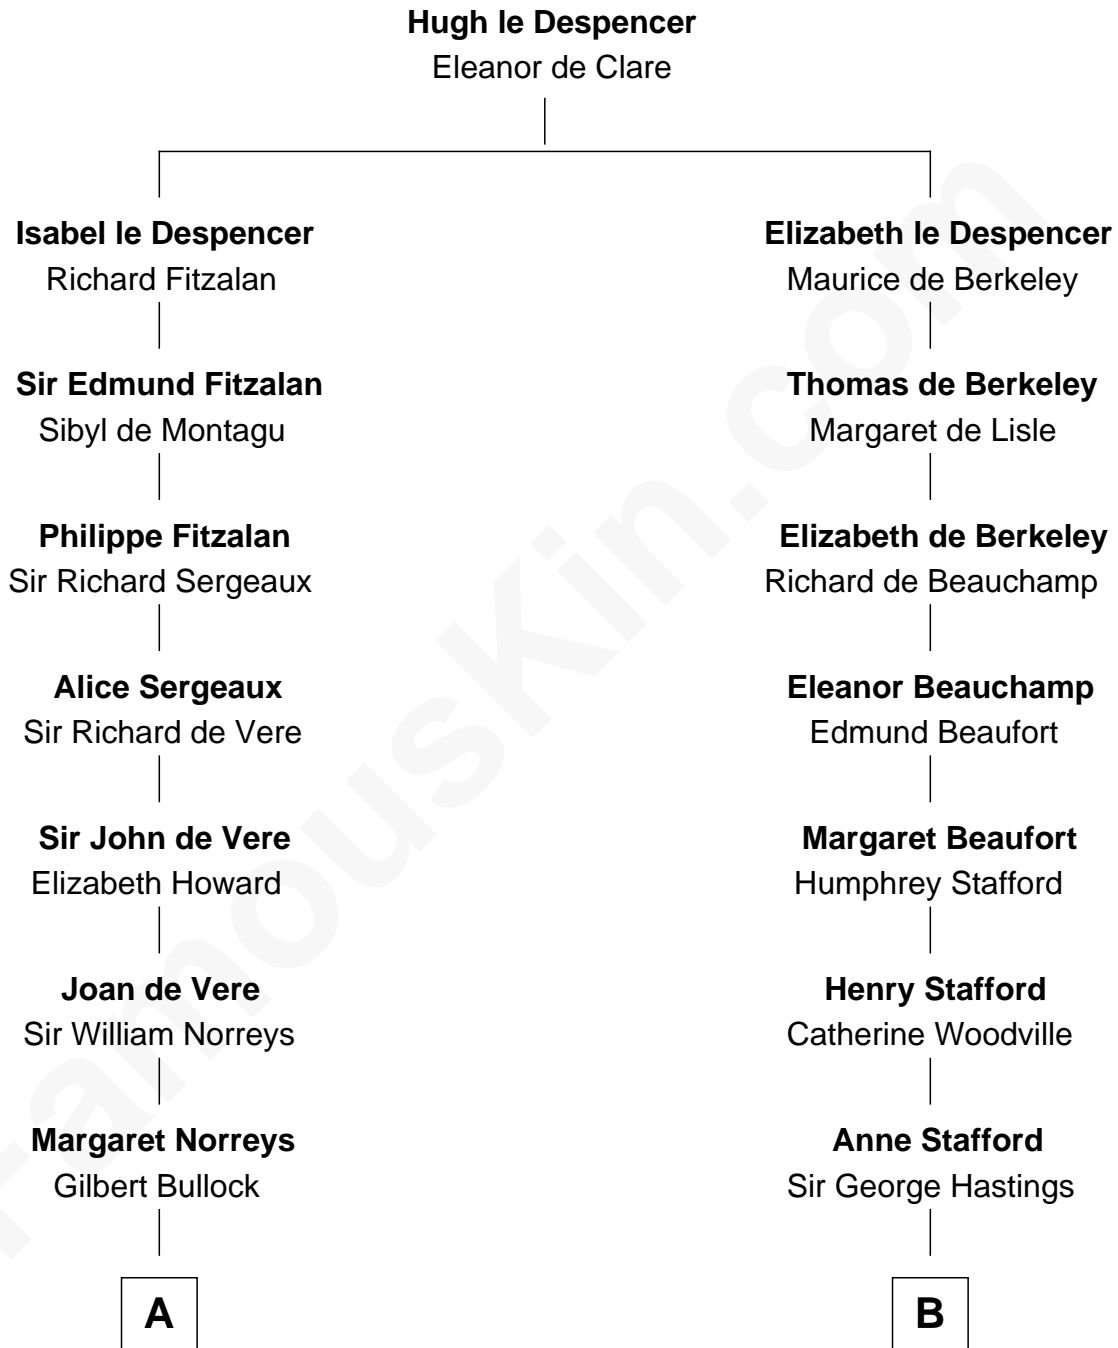

FamousKin.com
Relationship Chart of
George H. W. Bush
41st U.S. President

17th cousin 4 times removed of
Lewis Carroll
Author of Alice in Wonderland

C

—
Samuel Howard Fay
Susan Montfort Shellman

—
Harriet Eleanor Fay
Rev. James Smith Bush

—
Samuel Prescott Bush
Flora Sheldon

—
Prescott Sheldon Bush
Dorothy Wear Walker

—
George H. W. Bush
41st U.S. President

FamousKin.com