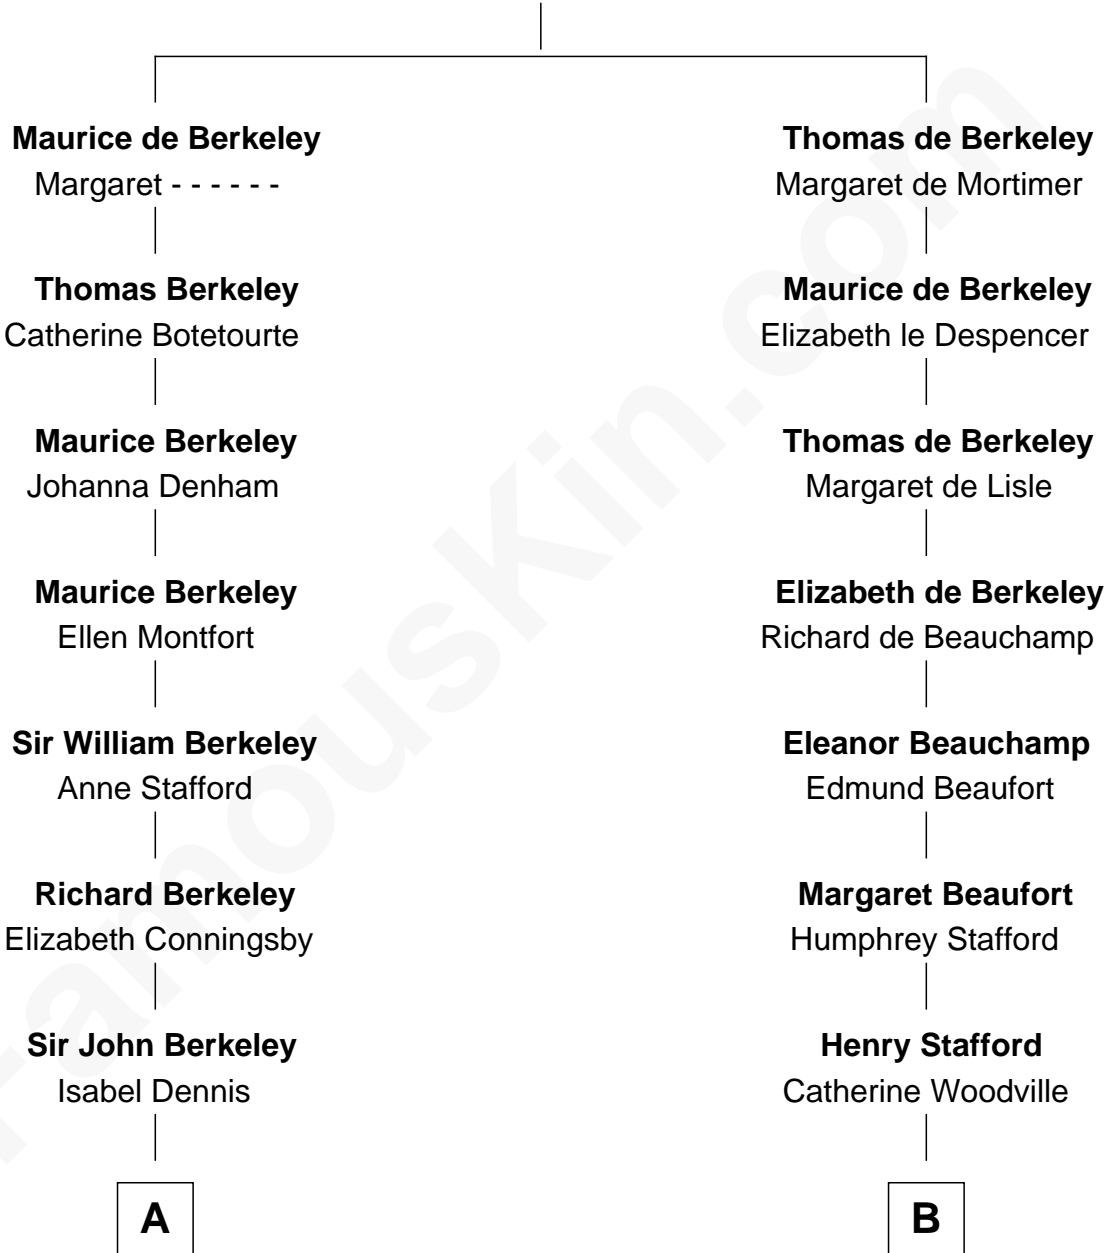

FamousKin.com
Relationship Chart of
George H. W. Bush
41st U.S. President

18th cousin 3 times removed of
Lewis Carroll
Author of Alice in Wonderland

Sir Maurice de Berkeley
 Eve la Zouche

C

Samuel Howard Fay
Susan Montfort Shellman

Harriet Eleanor Fay
Rev. James Smith Bush

Samuel Prescott Bush
Flora Sheldon

Prescott Sheldon Bush
Dorothy Wear Walker

George H. W. Bush
41st U.S. President

D

Frances Jane Lutwidge
Rev. Charles Dodgson

Lewis Carroll
Author of Alice in Wonderland