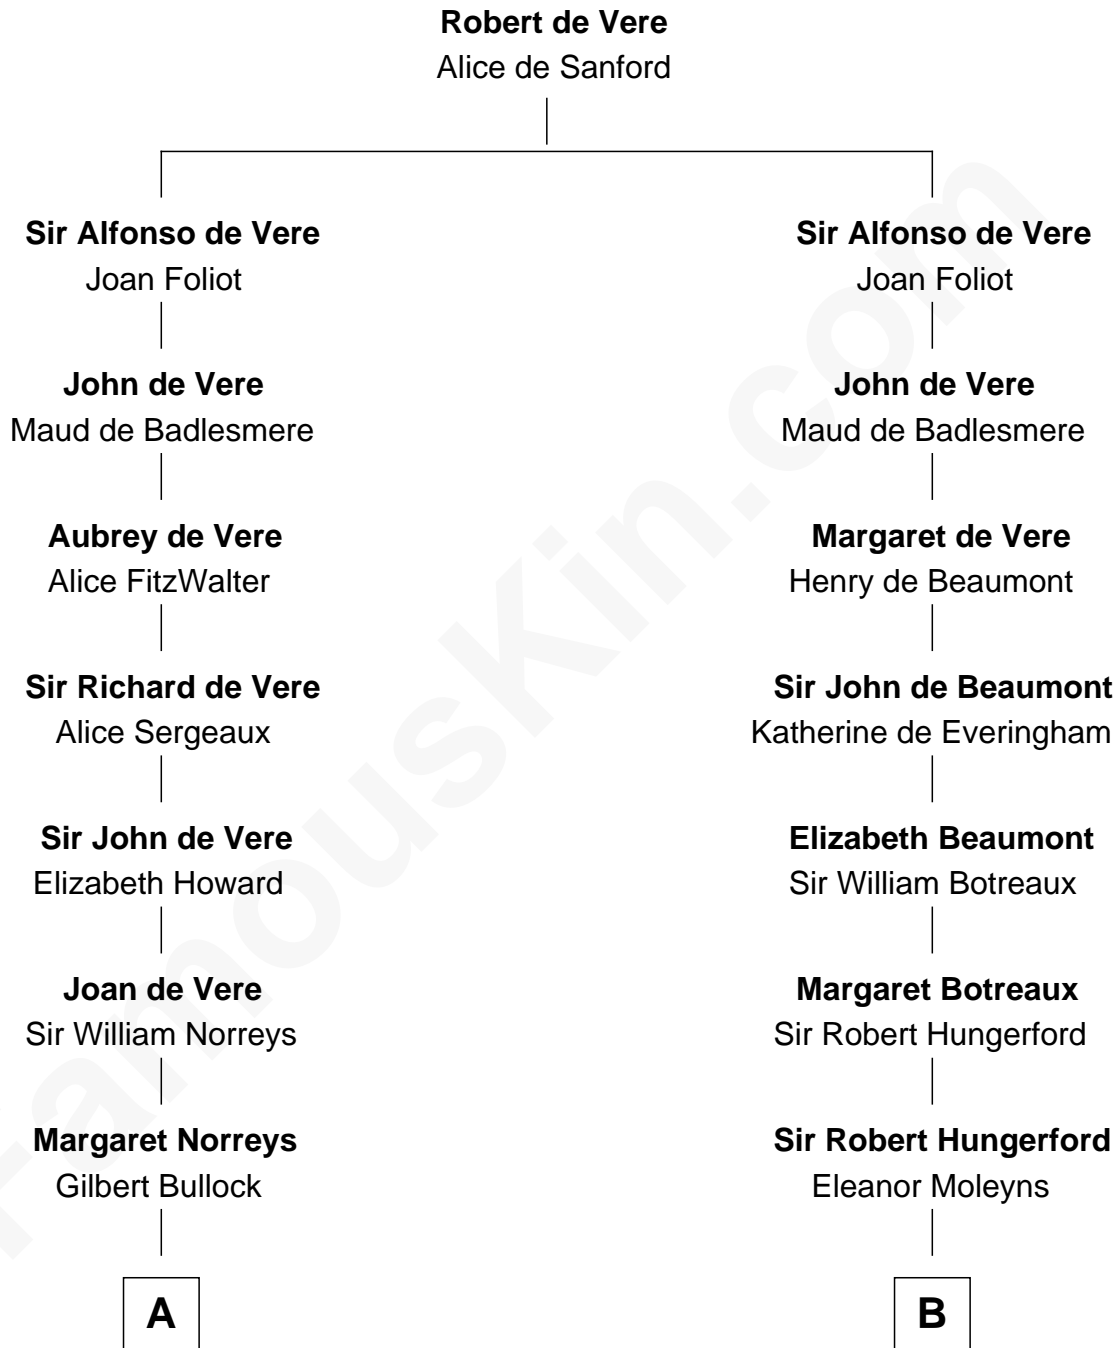

FamousKin.com
Relationship Chart of
George H. W. Bush
41st U.S. President

20th cousin 1 time removed of
Lewis Carroll
Author of Alice in Wonderland

C

Samuel Howard Fay
Susan Montfort Shellman

Harriet Eleanor Fay
Rev. James Smith Bush

Samuel Prescott Bush
Flora Sheldon

Prescott Sheldon Bush
Dorothy Wear Walker

George H. W. Bush
41st U.S. President

D

Henry Lutwidge
Jane Molyneux

Charles Lutwidge
Elizabeth Anne Dodgson

Frances Jane Lutwidge
Rev. Charles Dodgson