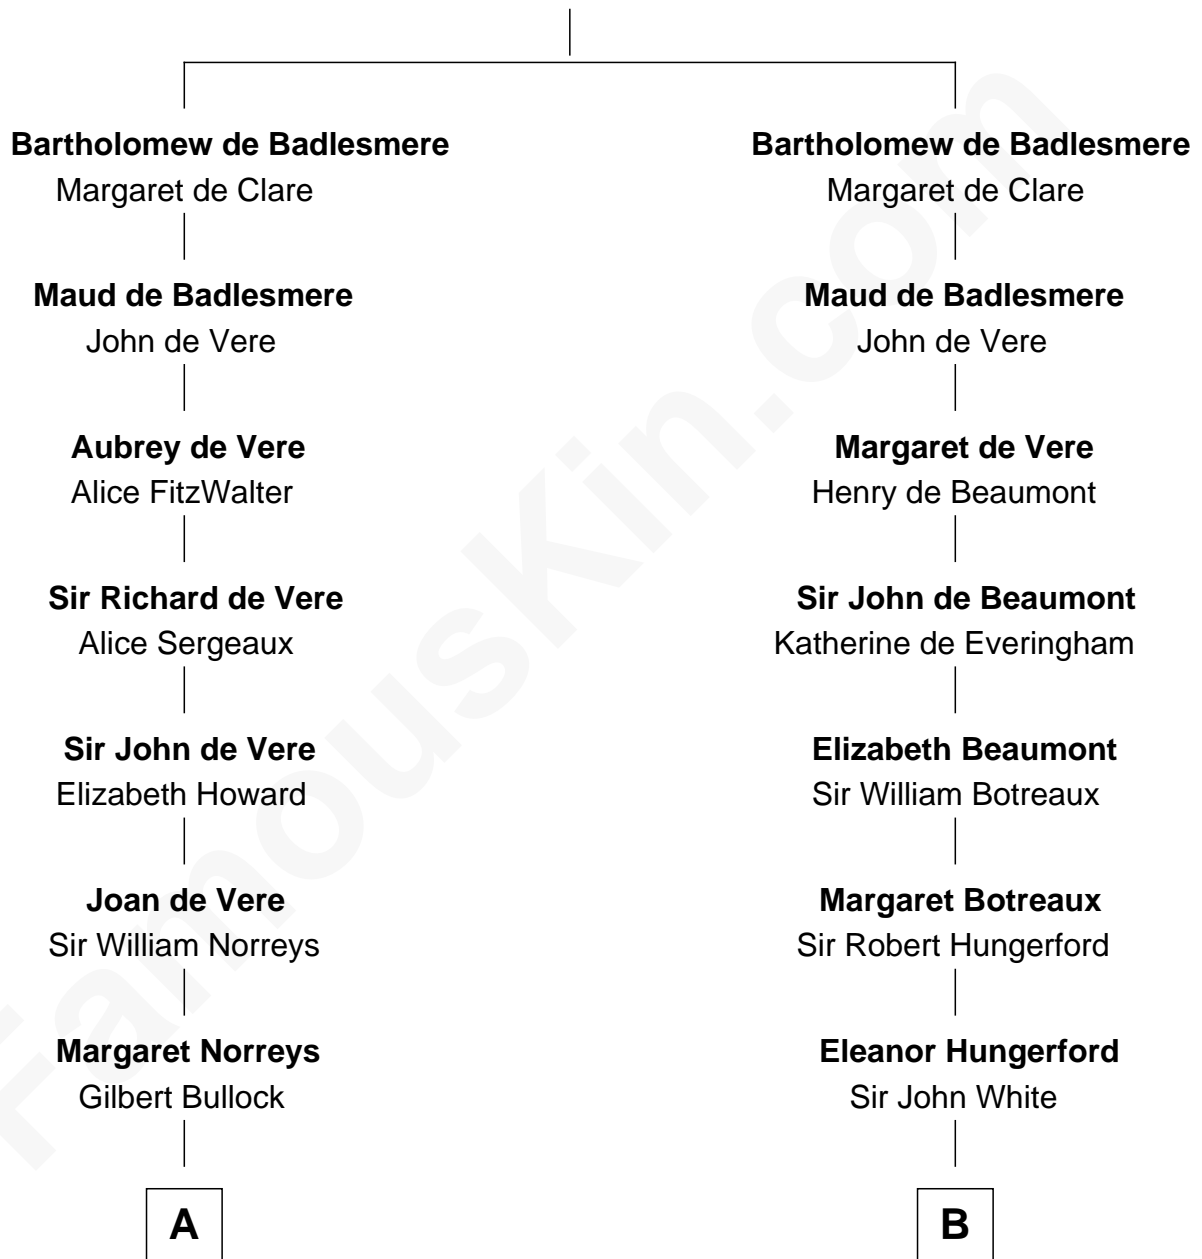

FamousKin.com
Relationship Chart of
George H. W. Bush
41st U.S. President

19th cousin 2 times removed of
Guillermo Billinghurst
31st President of Peru

Gunselm de Badlesmere

C

Samuel Howard Fay
Susan Montfort Shellman

Harriet Eleanor Fay
Rev. James Smith Bush

Samuel Prescott Bush
Flora Sheldon

Prescott Sheldon Bush
Dorothy Wear Walker

George H. W. Bush
41st U.S. President

D

Robert Billinghurst
Maria Francisca Agrelo

Guillermo Eugenio Billinghurst
Belisaria Angulo

Guillermo Billinghurst
31st President of Peru