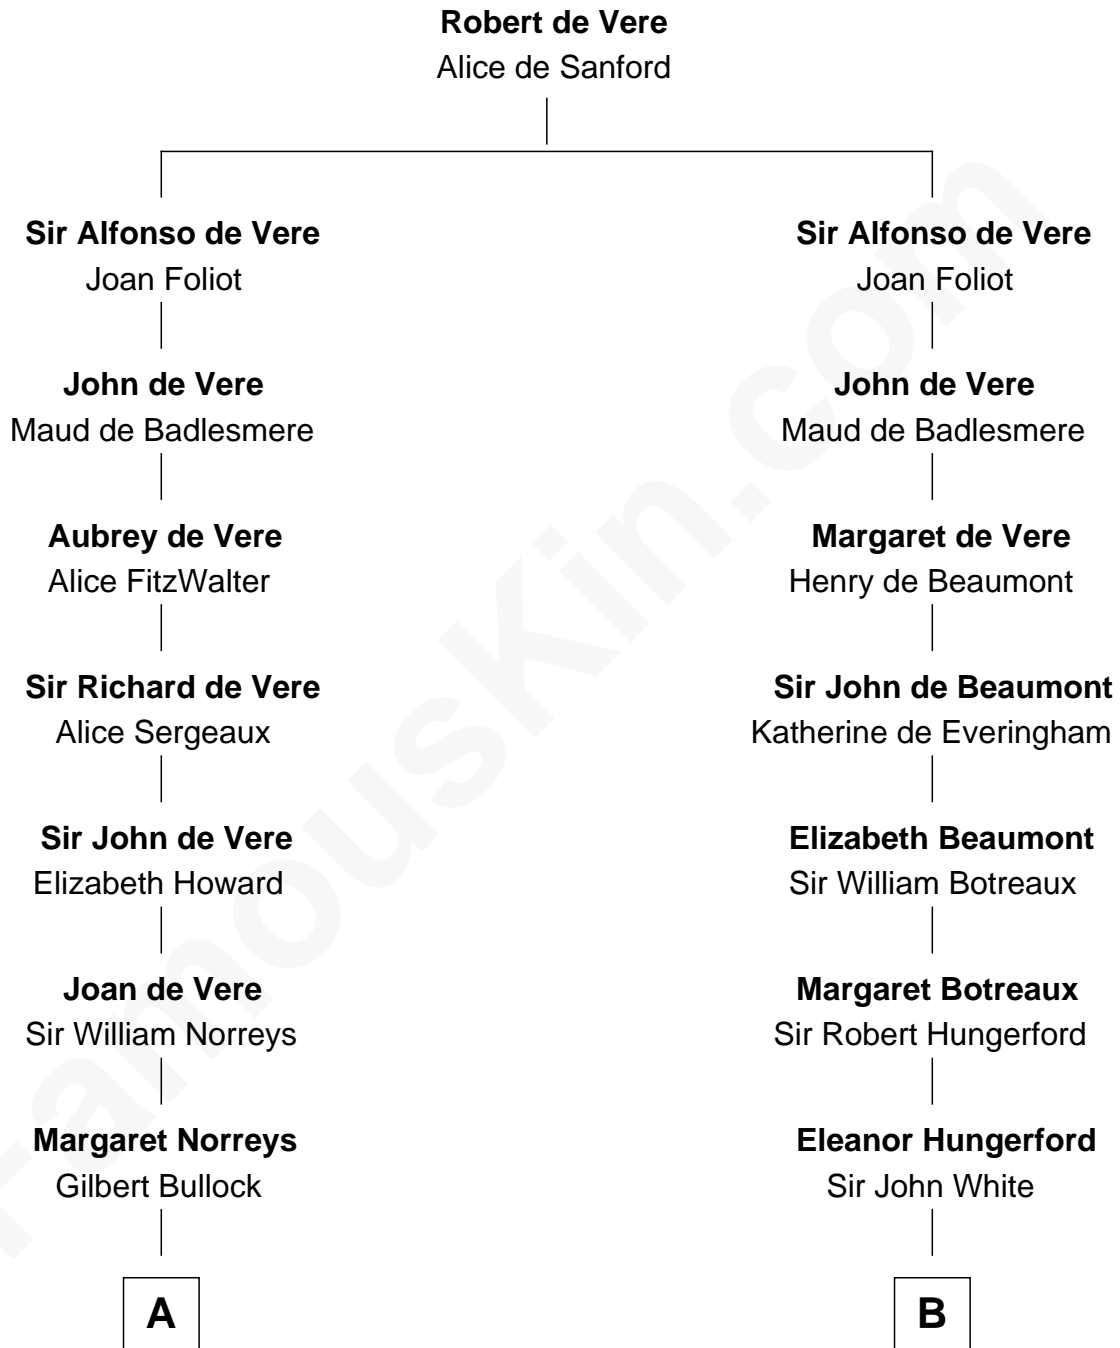

**FamousKin.com**  
**Relationship Chart of**  
**George H. W. Bush**  
*41st U.S. President*

19th cousin 2 times removed of  
**Guillermo Billinghurst**  
*31st President of Peru*

**C**

**Samuel Howard Fay**  
Susan Montfort Shellman

**Harriet Eleanor Fay**  
Rev. James Smith Bush

**Samuel Prescott Bush**  
Flora Sheldon

**Prescott Sheldon Bush**  
Dorothy Wear Walker

**George H. W. Bush**  
*41st U.S. President*

**D**

**Robert Billinghurst**  
Maria Francisca Agrelo

**Guillermo Eugenio Billinghurst**  
Belisaria Angulo

**Guillermo Billinghurst**  
*31st President of Peru*

FamousKin.com