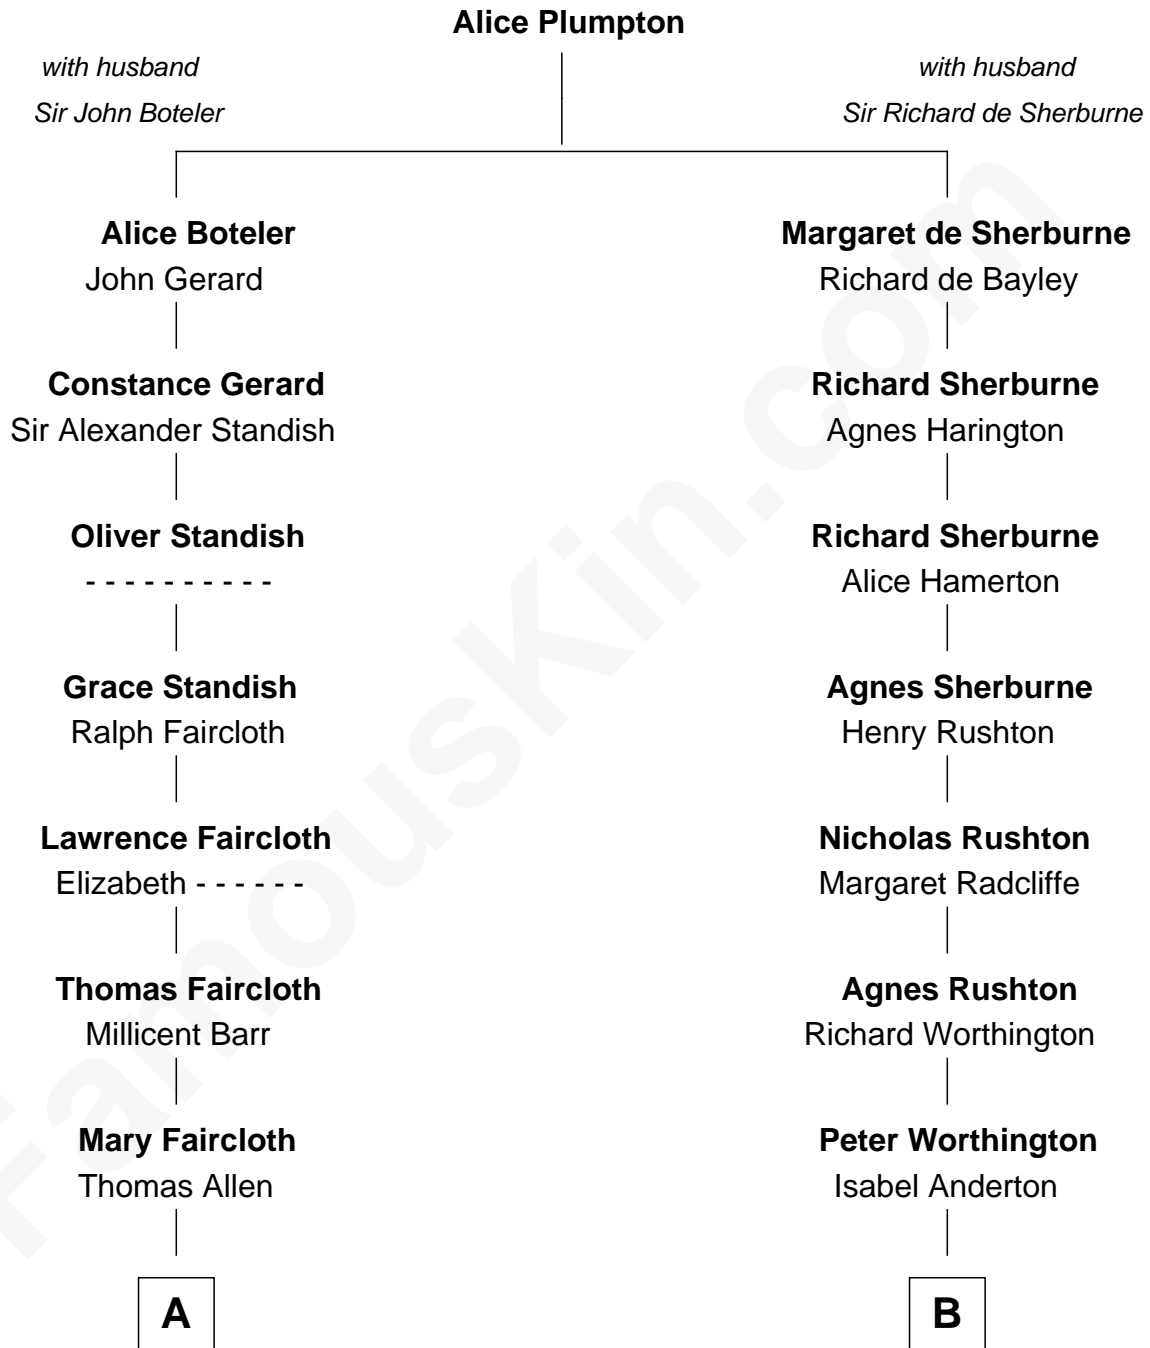

FamousKin.com Relationship Chart of

George H. W. Bush

41st U.S. President

18th cousin of

Eugene Foss

45th Governor of Massachusetts

C

Prescott Sheldon Bush

Dorothy Wear Walker

George H. W. Bush

41st U.S. President

D

George Edmund Foss

Marcia Cordelia Noble

Eugene Foss

45th Governor of Massachusetts