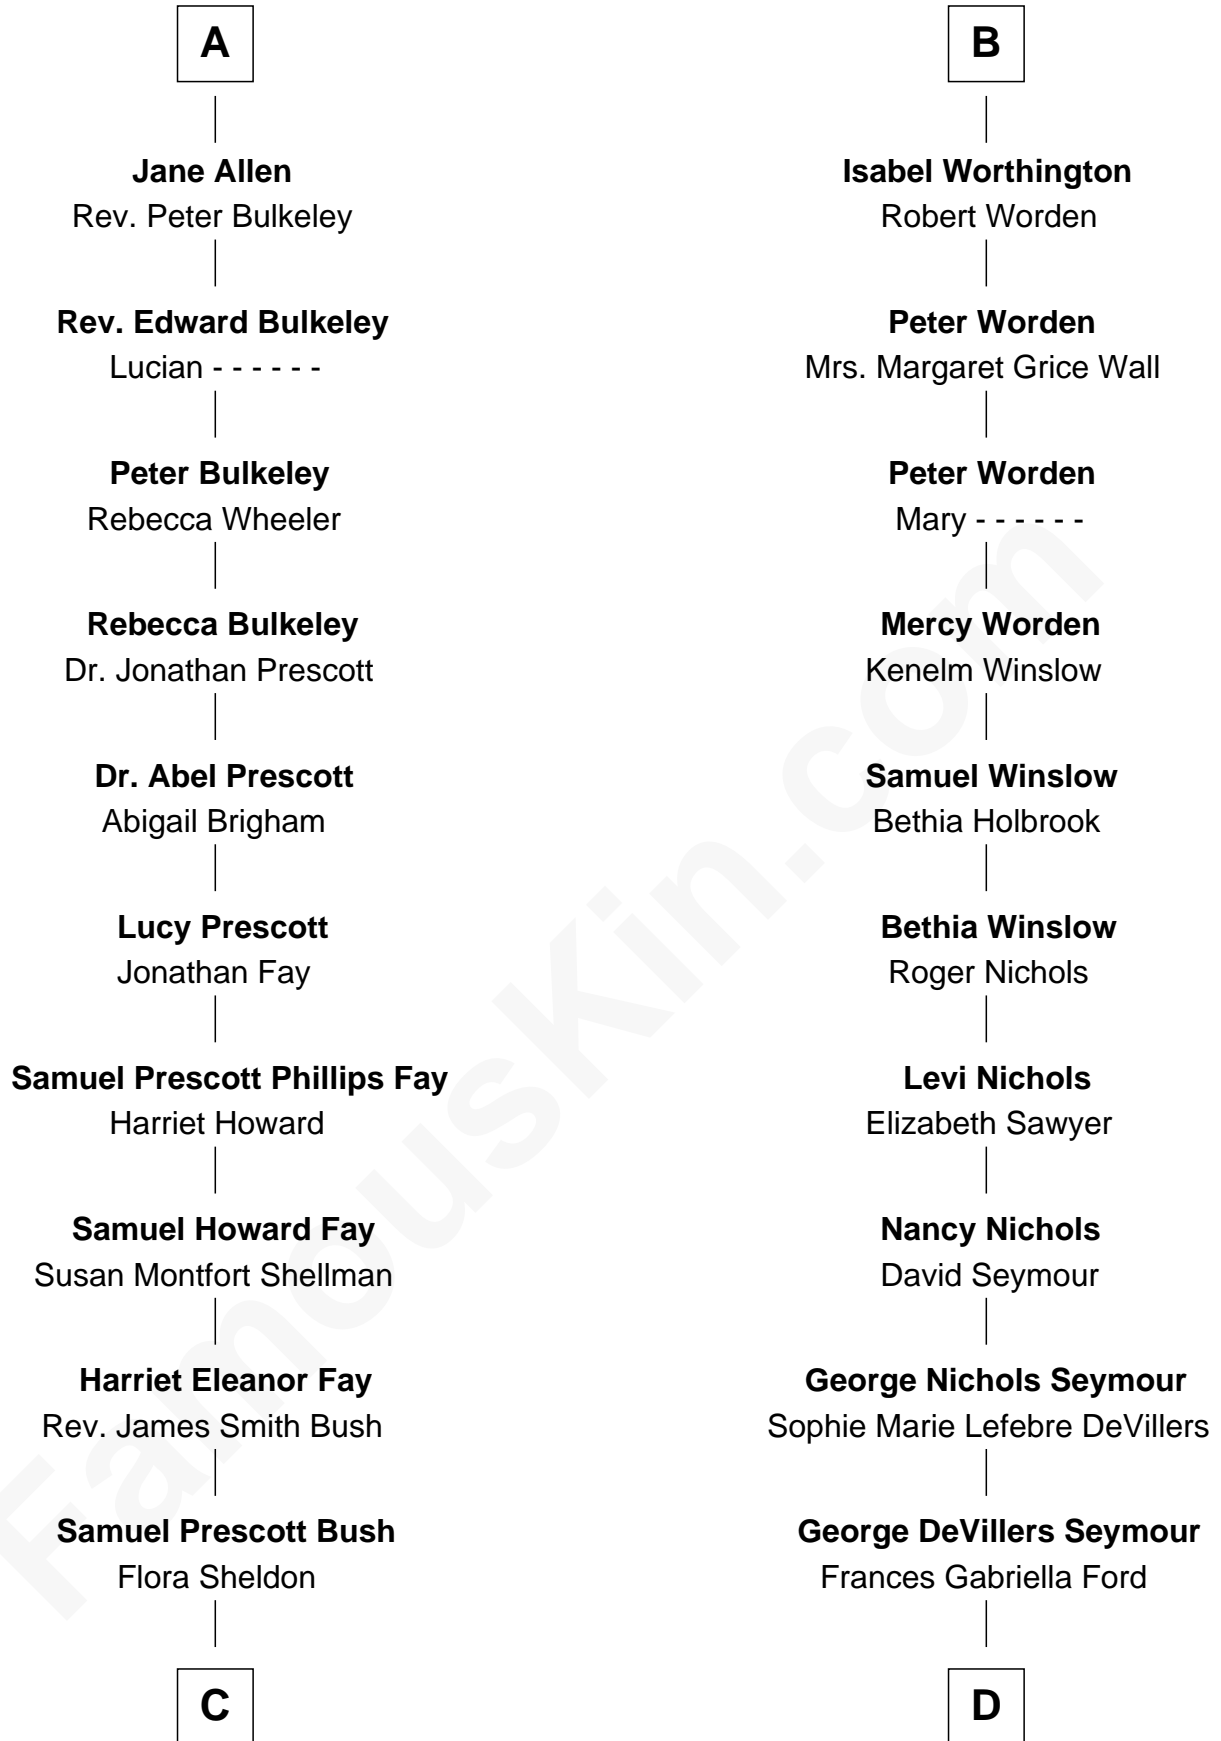

**FamousKin.com**  
**Relationship Chart of**  
**George H. W. Bush**  
*41st U.S. President*

18th cousin 1 time removed of

**Peter Fonda**  
*TV and Movie Actor*

**C**

**Prescott Sheldon Bush**

Dorothy Wear Walker

**George H. W. Bush**

*41st U.S. President*

**D**

**Eugene Ford Seymour**

Sophie Mildred Bower

**Frances Ford Seymour**

Henry Jaynes Fonda

**Peter Fonda**