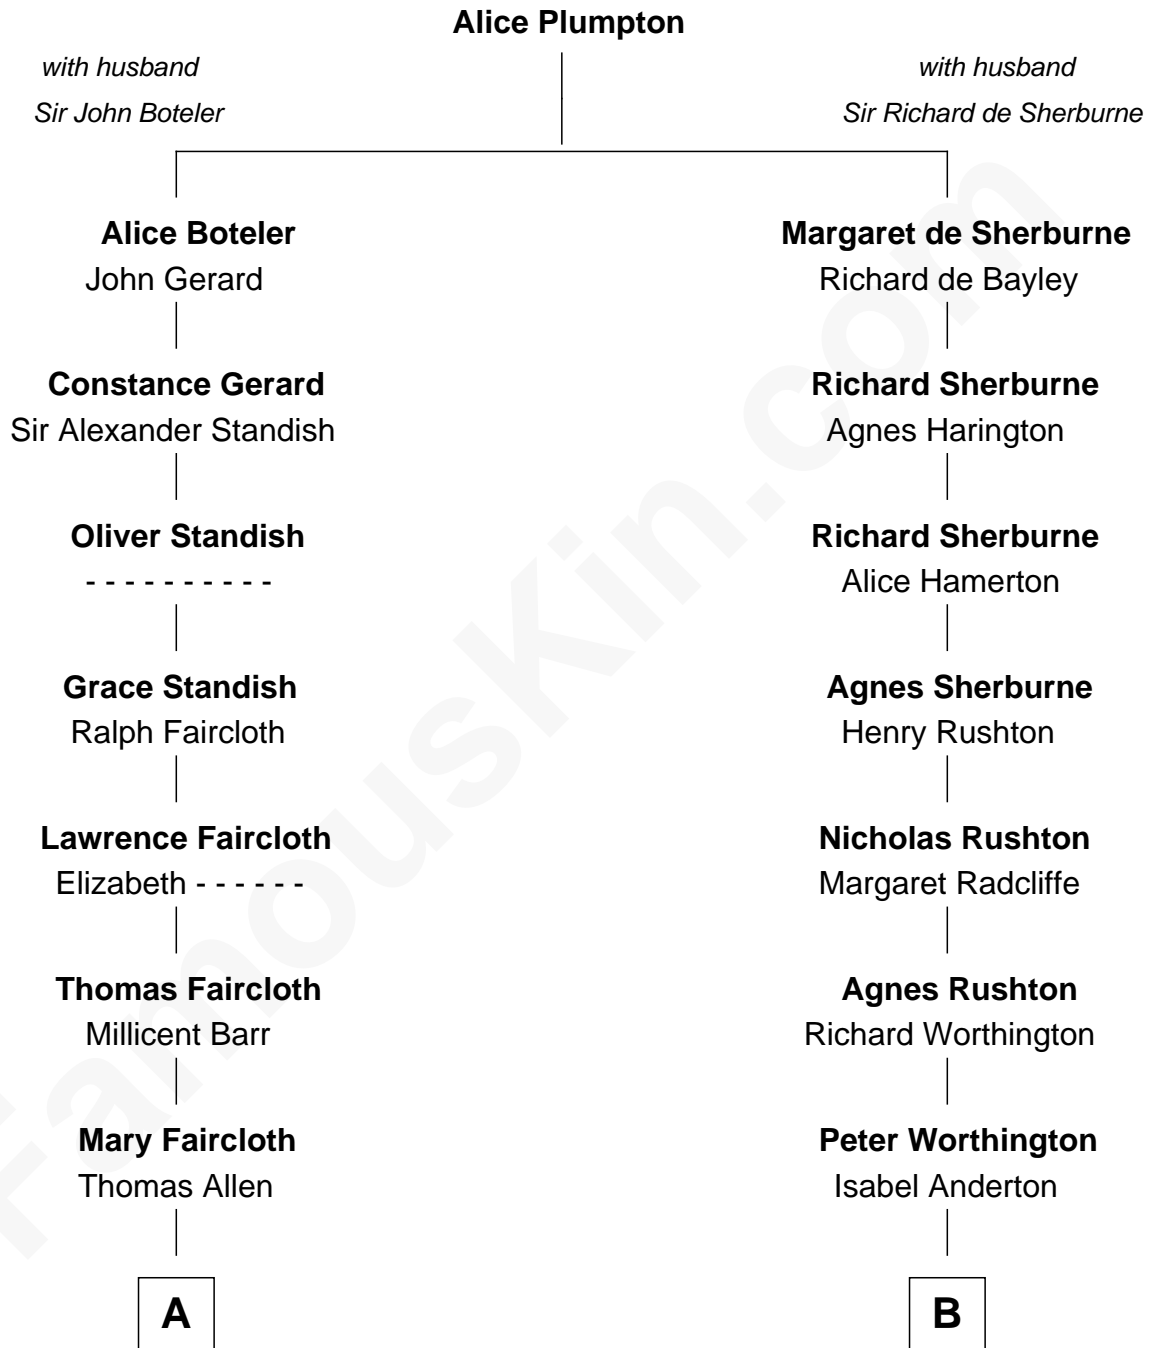

**FamousKin.com**  
**Relationship Chart of**  
**George H. W. Bush**  
*41st U.S. President*

18th cousin 1 time removed of

**Peter Fonda**  
*TV and Movie Actor*

**C**

**Prescott Sheldon Bush**

Dorothy Wear Walker

**George H. W. Bush**

*41st U.S. President*

**D**

**Eugene Ford Seymour**

Sophie Mildred Bower

**Frances Ford Seymour**

Henry Jaynes Fonda

**Peter Fonda**