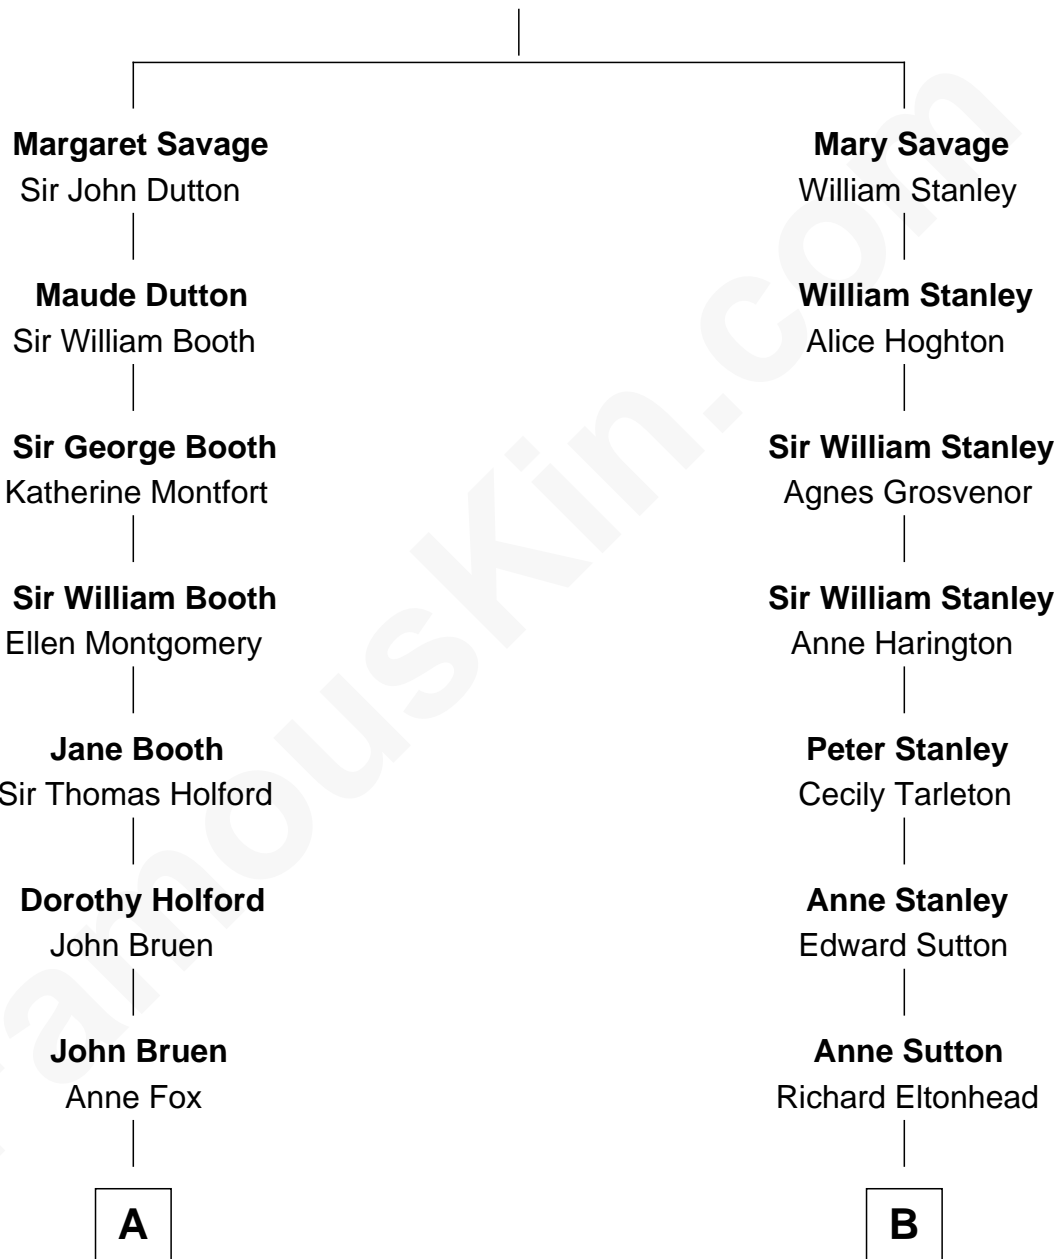

FamousKin.com

Relationship Chart of

Barbara (Pierce) Bush

First Lady of President George H.W. Bush

17th cousin 3 times removed of

Barack Obama

44th U.S. President

Sir John Savage
Maud de Swinnerton

C

Ruth Lucille Armour

Ralph Waldo Emerson Dunham

Stanley Armour Dunham

Madelyn Lee Payne

Stanley Ann Dunham

Barack Hussein Obama

Barack Obama

44th U.S. President

FamousKin.com