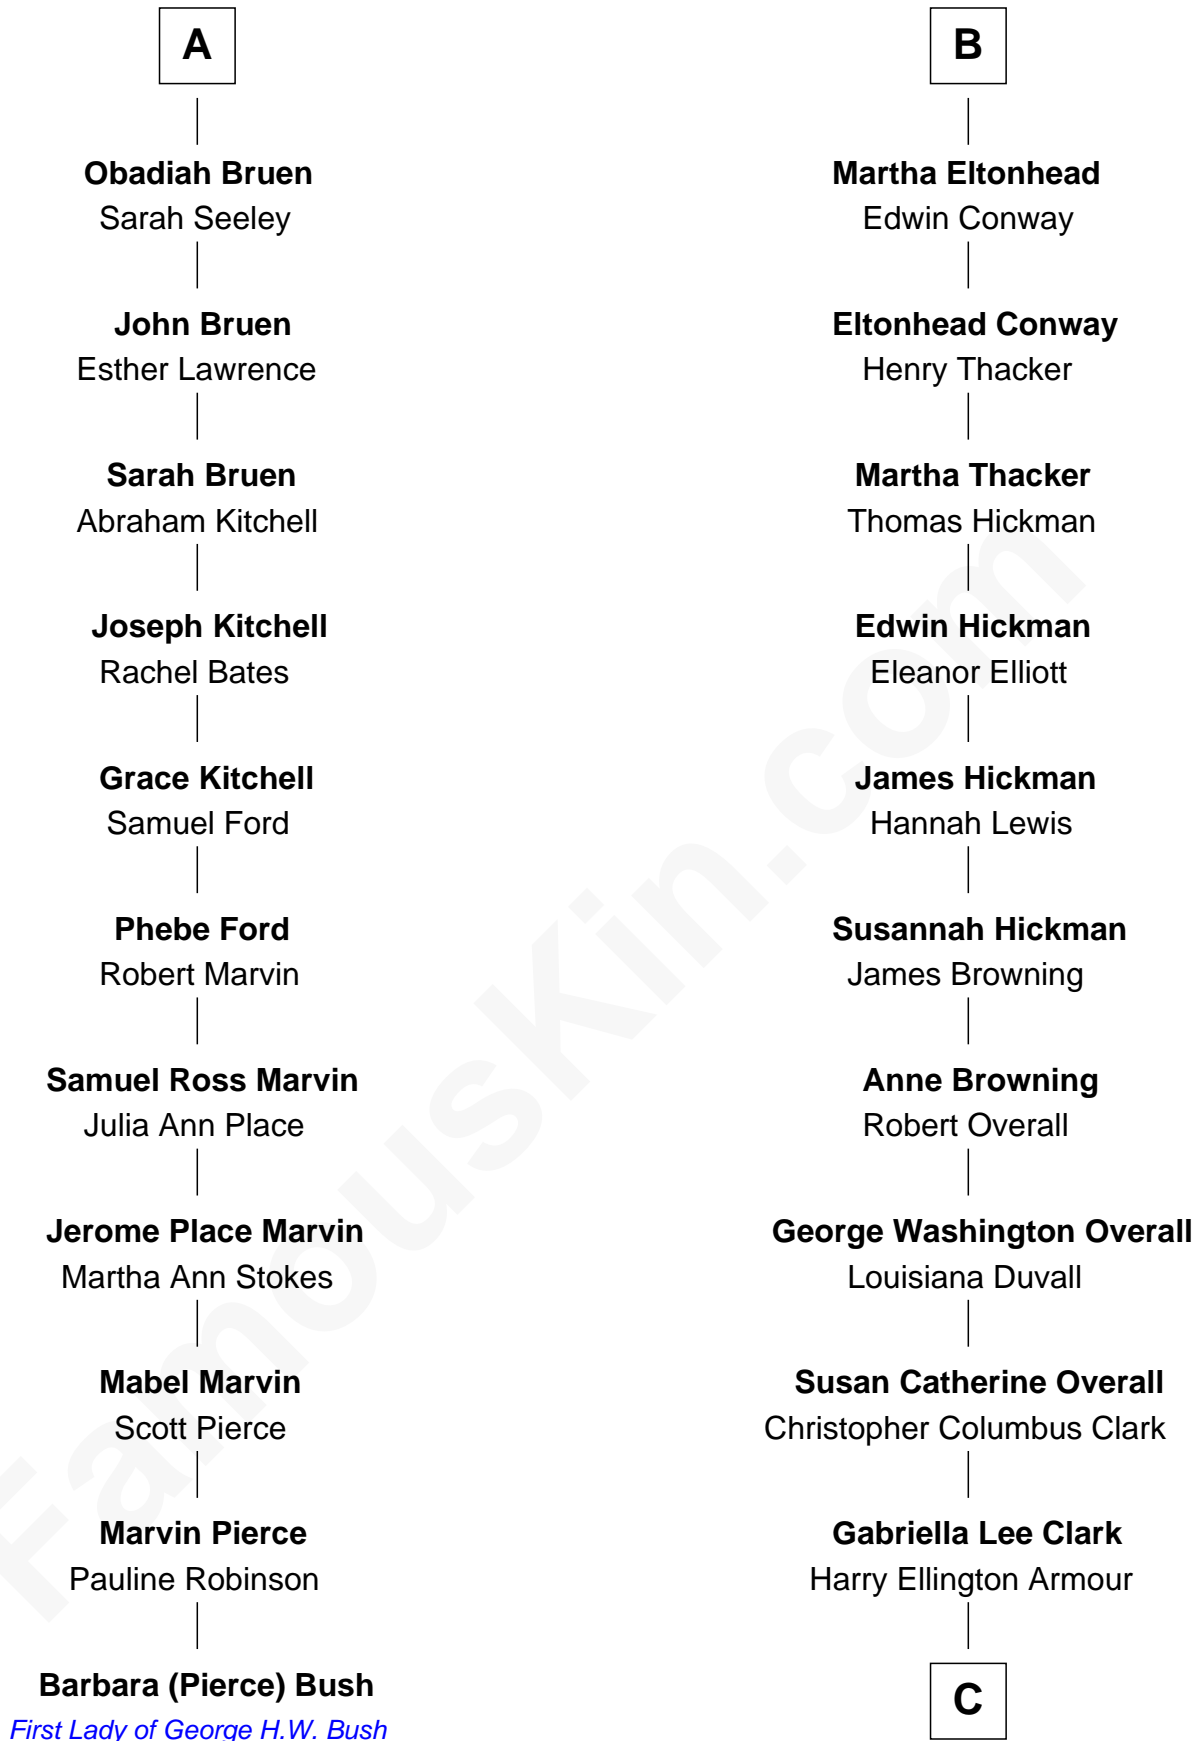

FamousKin.com

Relationship Chart of

Barbara (Pierce) Bush

First Lady of President George H.W. Bush

17th cousin 3 times removed of

Barack Obama

44th U.S. President

Sir John Savage
Maud de Swinnerton