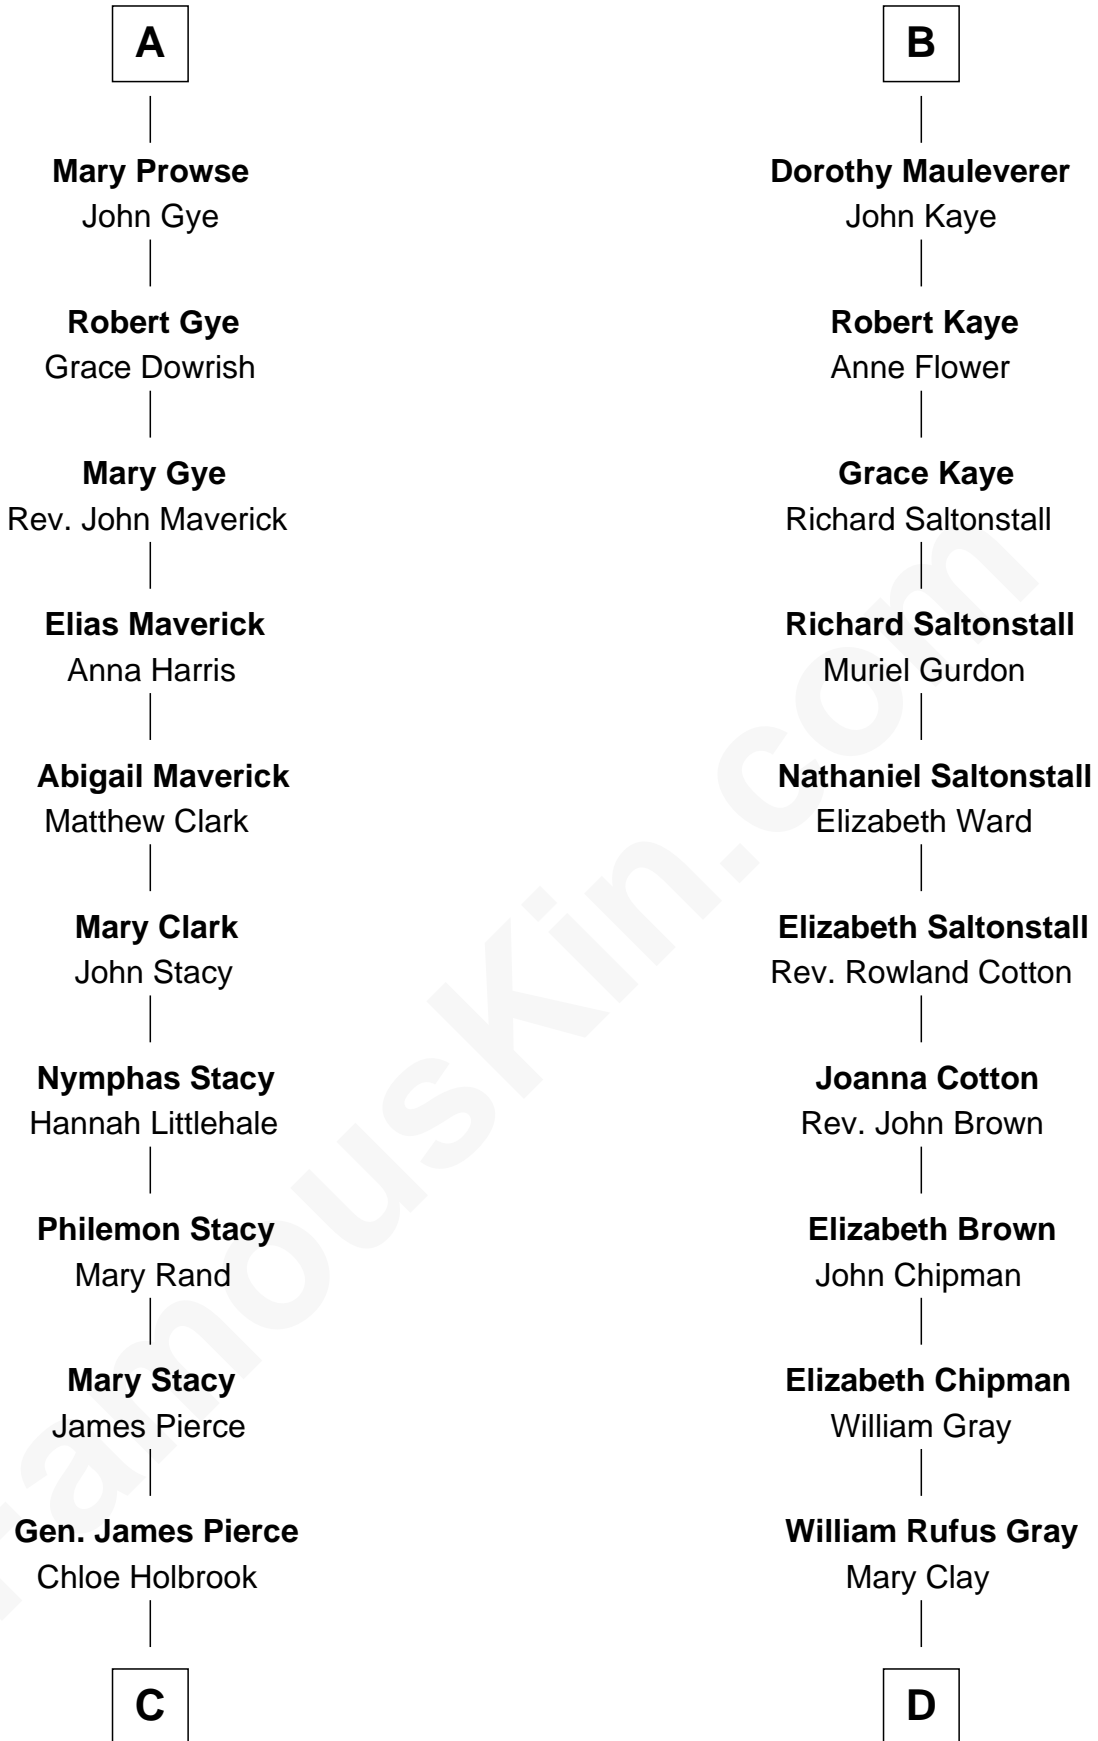

FamousKin.com

Relationship Chart of

Barbara (Pierce) Bush

First Lady of President George H.W. Bush

20th cousin 1 time removed of

Story Musgrave
NASA Astronaut

Sir Maurice de Berkeley
Eve la Zouche

C

Jonas James Pierce

Kate Pritzel

Scott Pierce

Mabel Marvin

Marvin Pierce

Pauline Robinson

Barbara (Pierce) Bush

First Lady of George H.W. Bush

D

William Gray

Sarah Frances Loring

Edward Gray

Elizabeth Gray Story

Marguerite Gray

John Butler Swann

Marguerite Swann

Percy Musgrave

Story Musgrave

NASA Astronaut