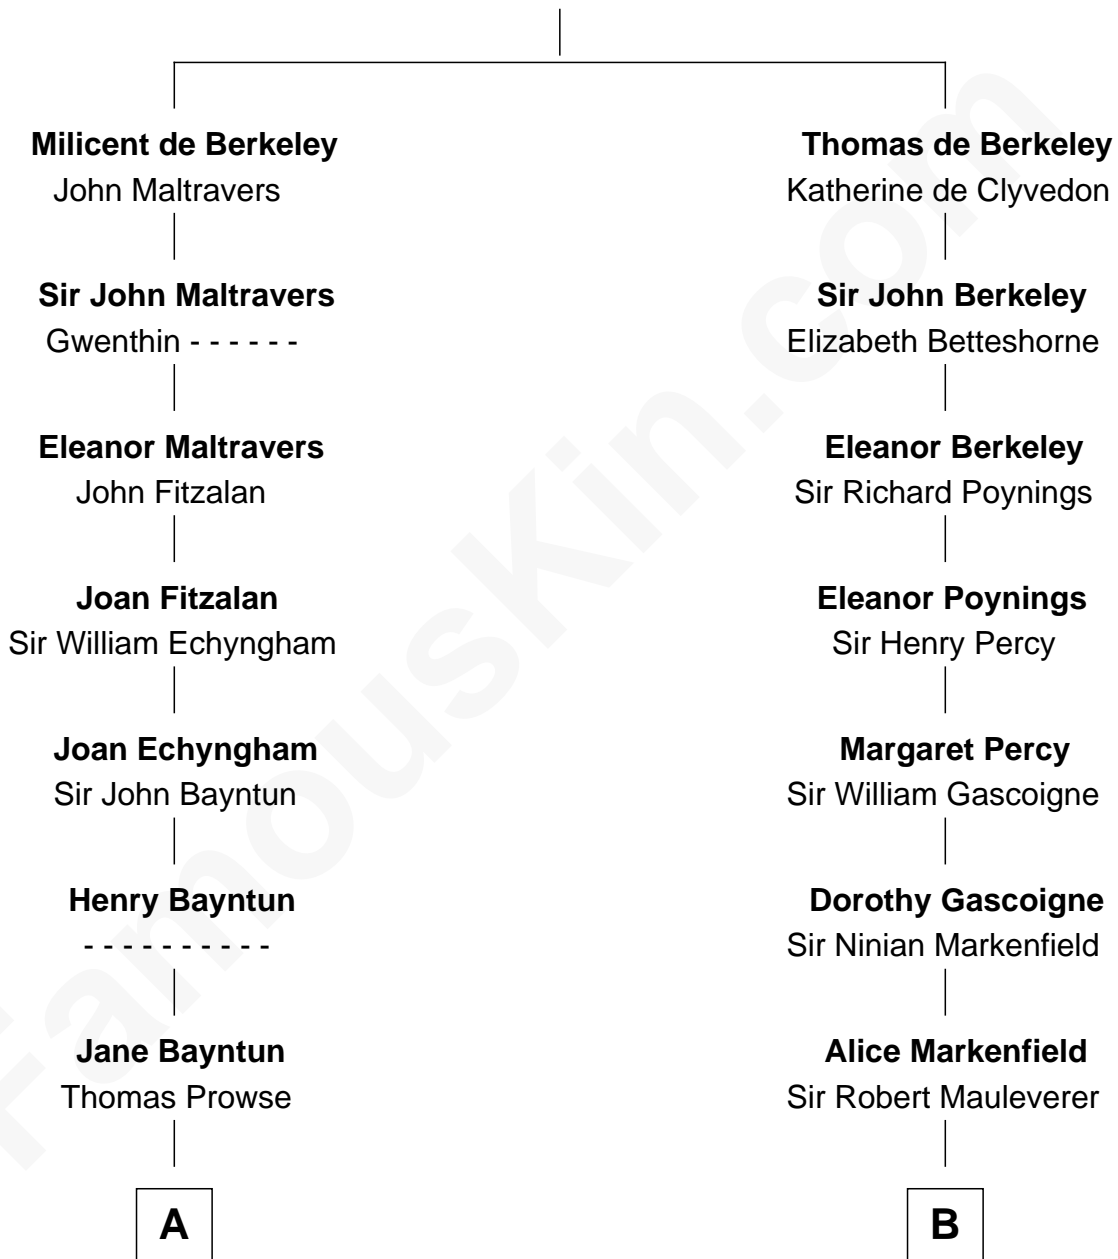

FamousKin.com

Relationship Chart of

Barbara (Pierce) Bush

First Lady of President George H.W. Bush

20th cousin 1 time removed of

Story Musgrave
NASA Astronaut

Sir Maurice de Berkeley
Eve la Zouche

C

Jonas James Pierce

Kate Pritzel

Scott Pierce

Mabel Marvin

Marvin Pierce

Pauline Robinson

Barbara (Pierce) Bush

First Lady of George H.W. Bush

D

William Gray

Sarah Frances Loring

Edward Gray

Elizabeth Gray Story

Marguerite Gray

John Butler Swann

Marguerite Swann

Percy Musgrave

Story Musgrave

NASA Astronaut