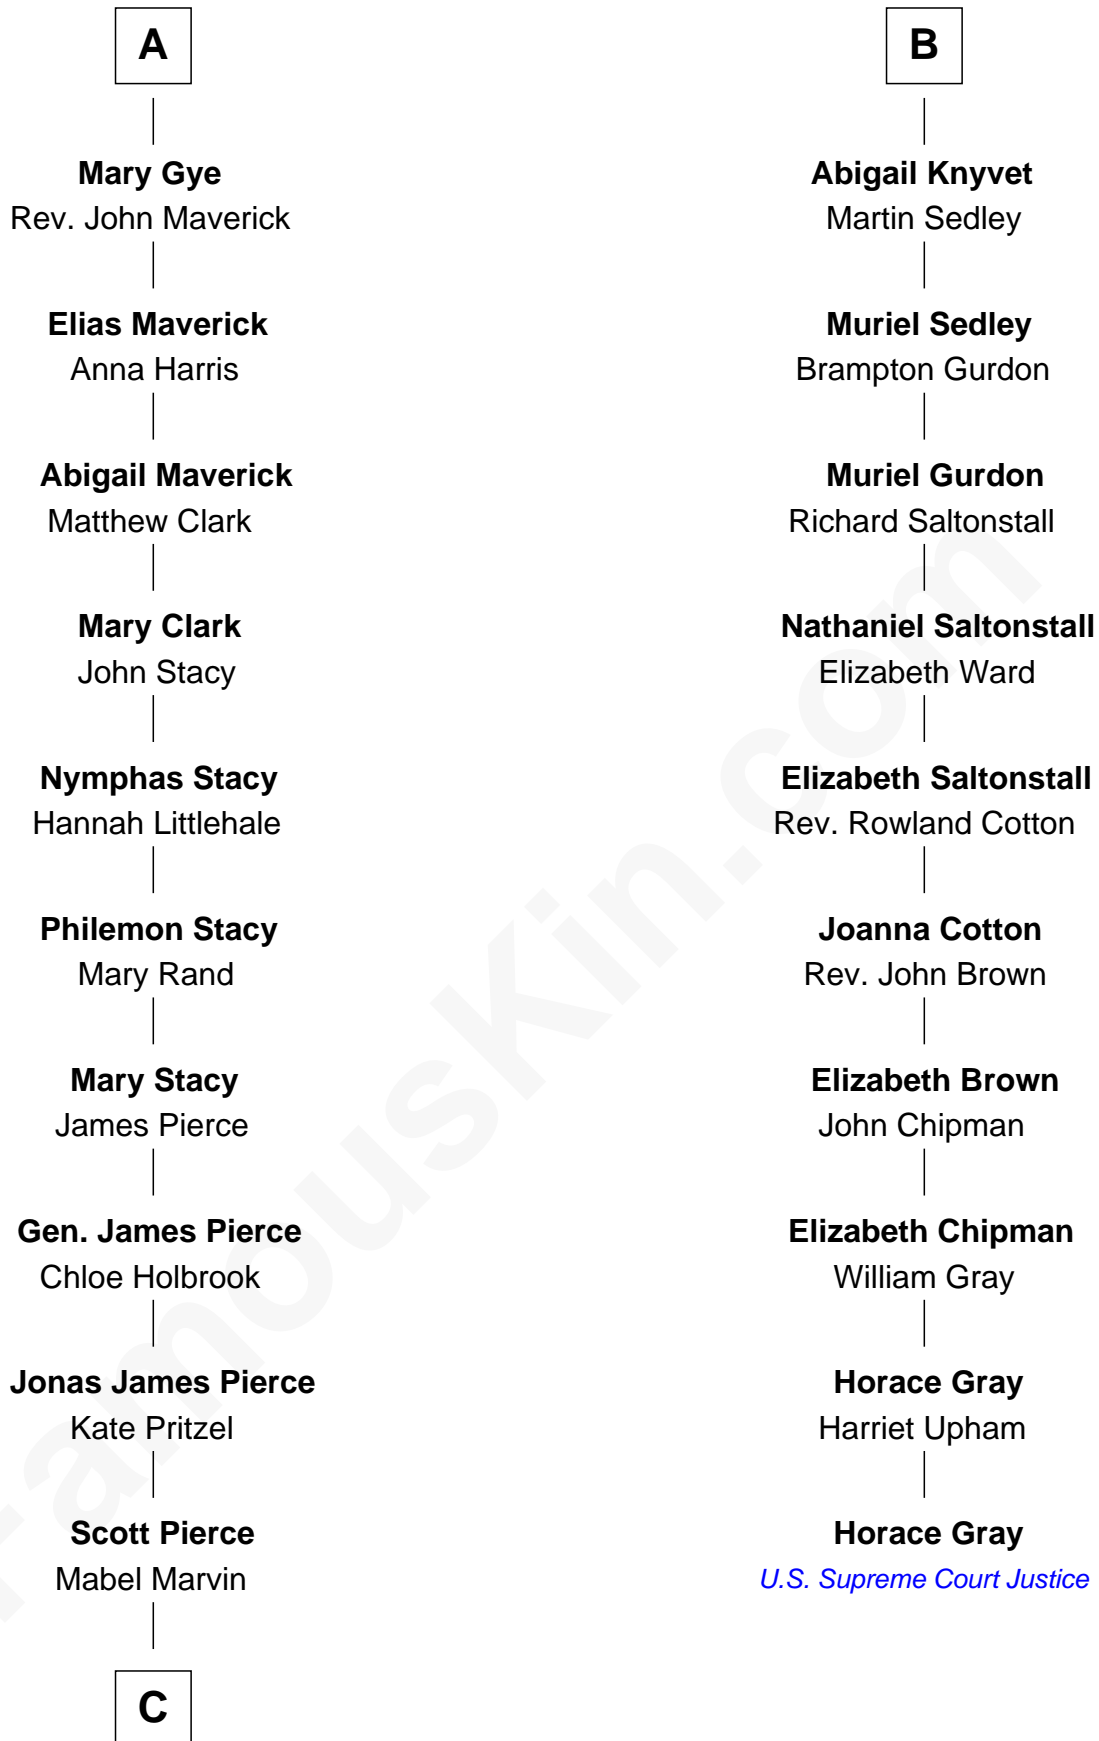

FamousKin.com

Relationship Chart of Barbara (Pierce) Bush

First Lady of President George H.W. Bush

16th cousin 2 times removed of

Horace Gray

U.S. Supreme Court Justice

C

—
Marvin Pierce
Pauline Robinson

—
Barbara (Pierce) Bush
First Lady of George H.W. Bush

FamousKin.com