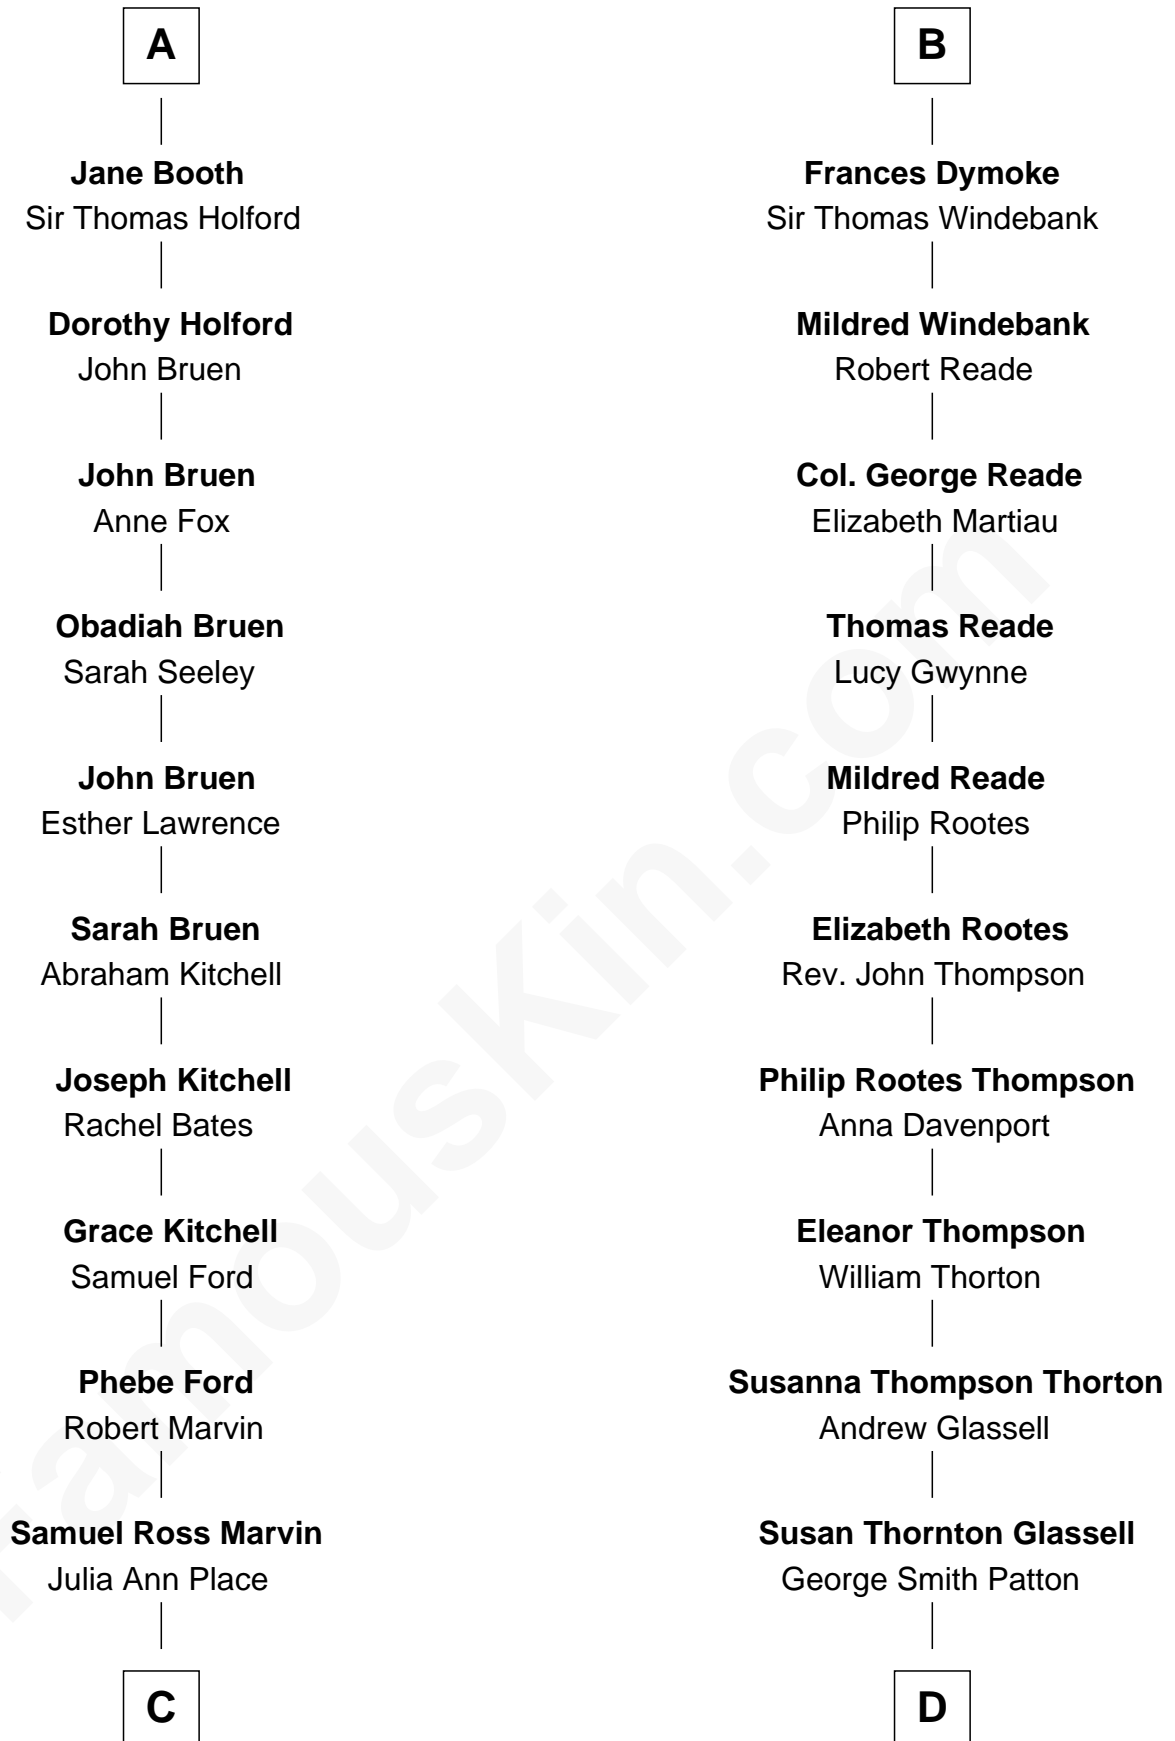

FamousKin.com

Relationship Chart of Barbara (Pierce) Bush

First Lady of President George H.W. Bush

18th cousin 2 times removed of

General George S. Patton
U.S. Army - World War II

FamousKin.com