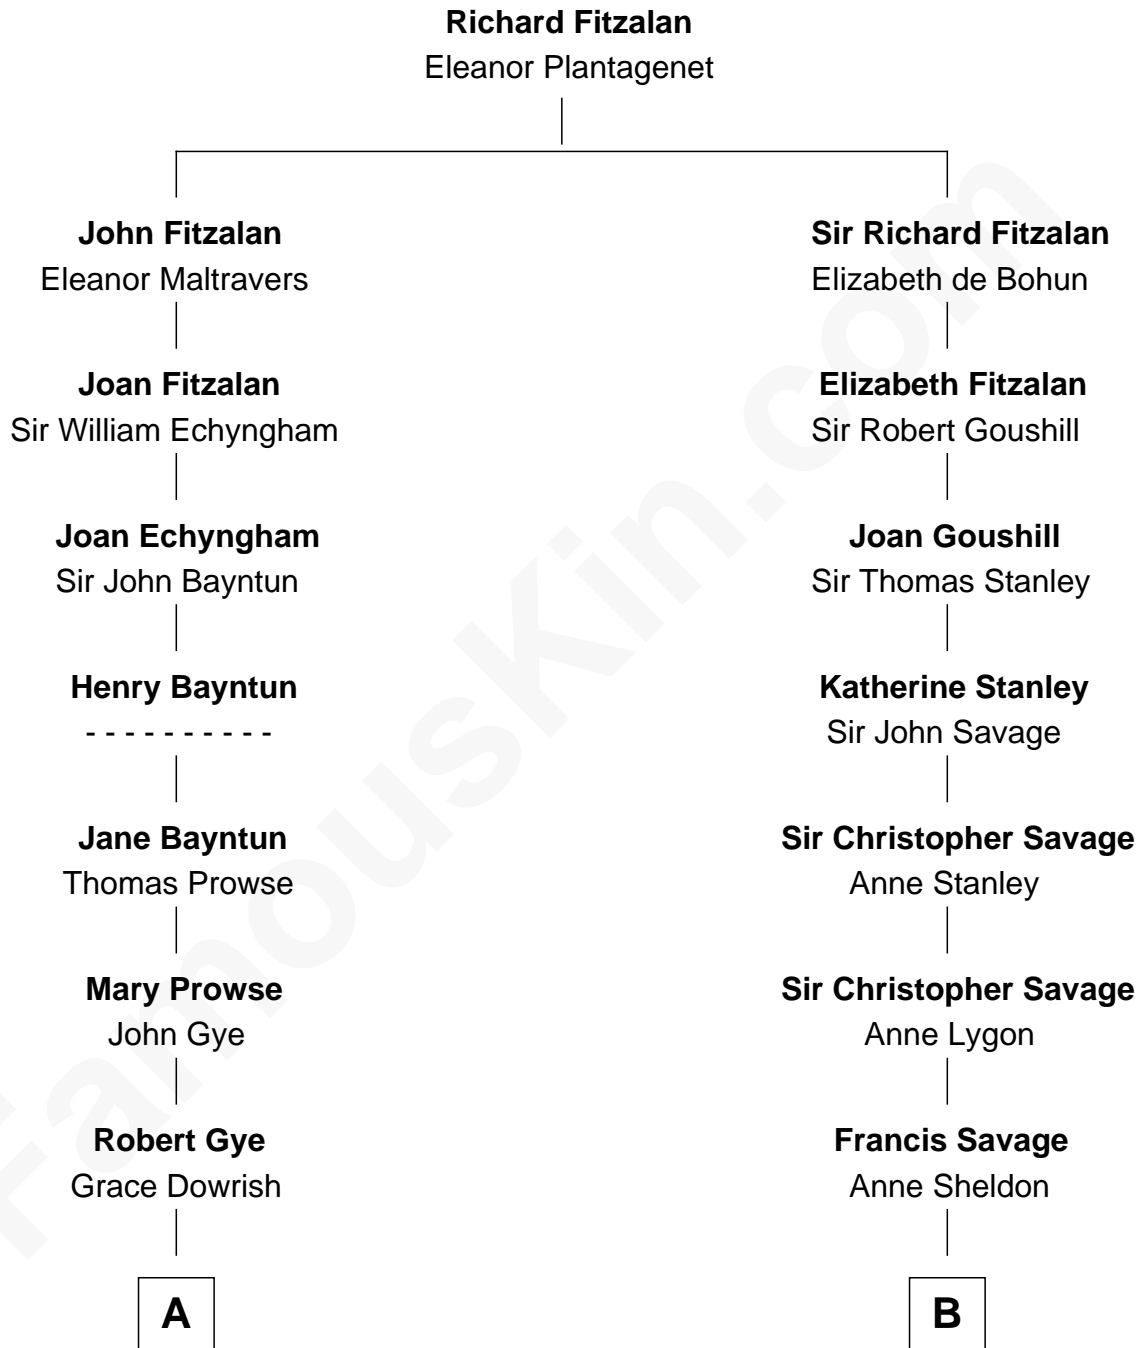

FamousKin.com

Relationship Chart of Barbara (Pierce) Bush

First Lady of President George H.W. Bush

18th cousin of

General George S. Patton

U.S. Army - World War II

C

Marvin Pierce
Pauline Robinson

Barbara (Pierce) Bush
First Lady of George H.W. Bush

D

George Smith Patton
Ruth Wilson

General George S. Patton
U.S. Army - World War II

FamousKin.com