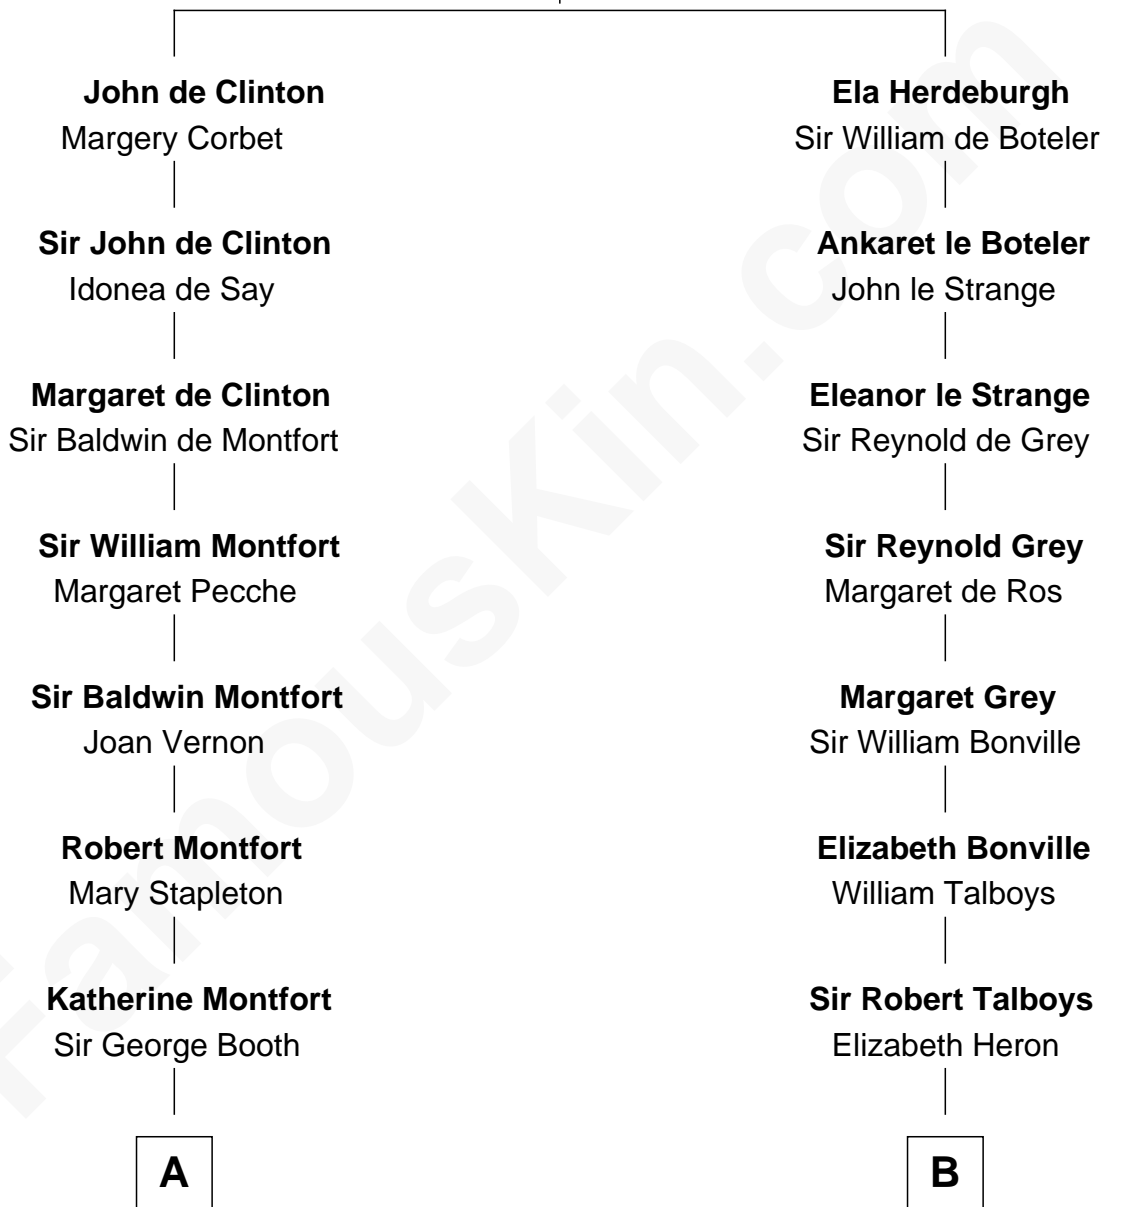

FamousKin.com

Relationship Chart of

Barbara (Pierce) Bush

First Lady of President George H.W. Bush

20th cousin 1 time removed of

General George S. Patton

U.S. Army - World War II

Ida de Odingsells

with husband

John de Clinton

with husband

Sir Roger de Herdeburgh

C

Samuel Ross Marvin

Julia Ann Place

Jerome Place Marvin

Martha Ann Stokes

Mabel Marvin

Scott Pierce

Marvin Pierce

Pauline Robinson

Barbara (Pierce) Bush

First Lady of George H.W. Bush

D