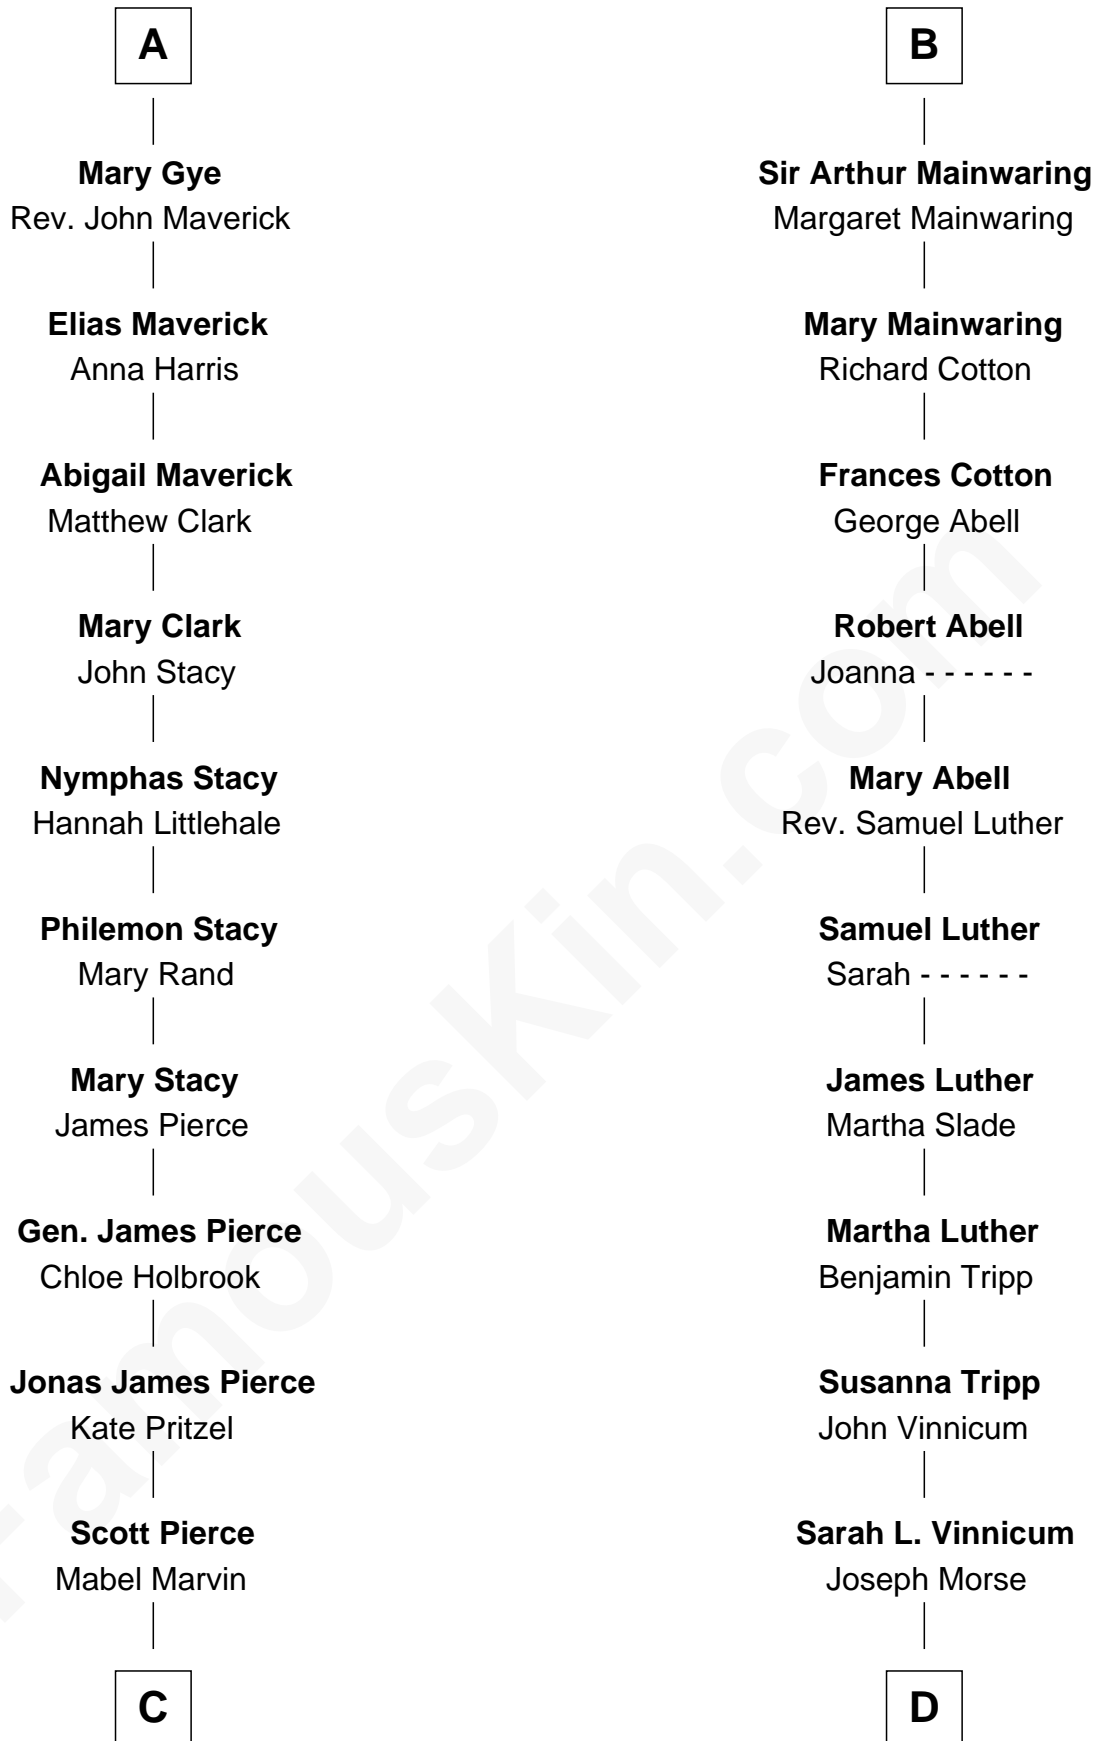

FamousKin.com

Relationship Chart of

Barbara (Pierce) Bush

First Lady of President George H.W. Bush

18th cousin 1 time removed of

Lizzie Borden

Accused Murderess

Richard Fitzalan
Eleanor Plantagenet

C

Marvin Pierce
Pauline Robinson

Barbara (Pierce) Bush
First Lady of George H.W. Bush

D

Anthony Morse
Rhoda Morrison

Sarah Anthony Morse
Andrew Jackson Borden

Lizzie Borden
Accused Murderess

FamousKin.com