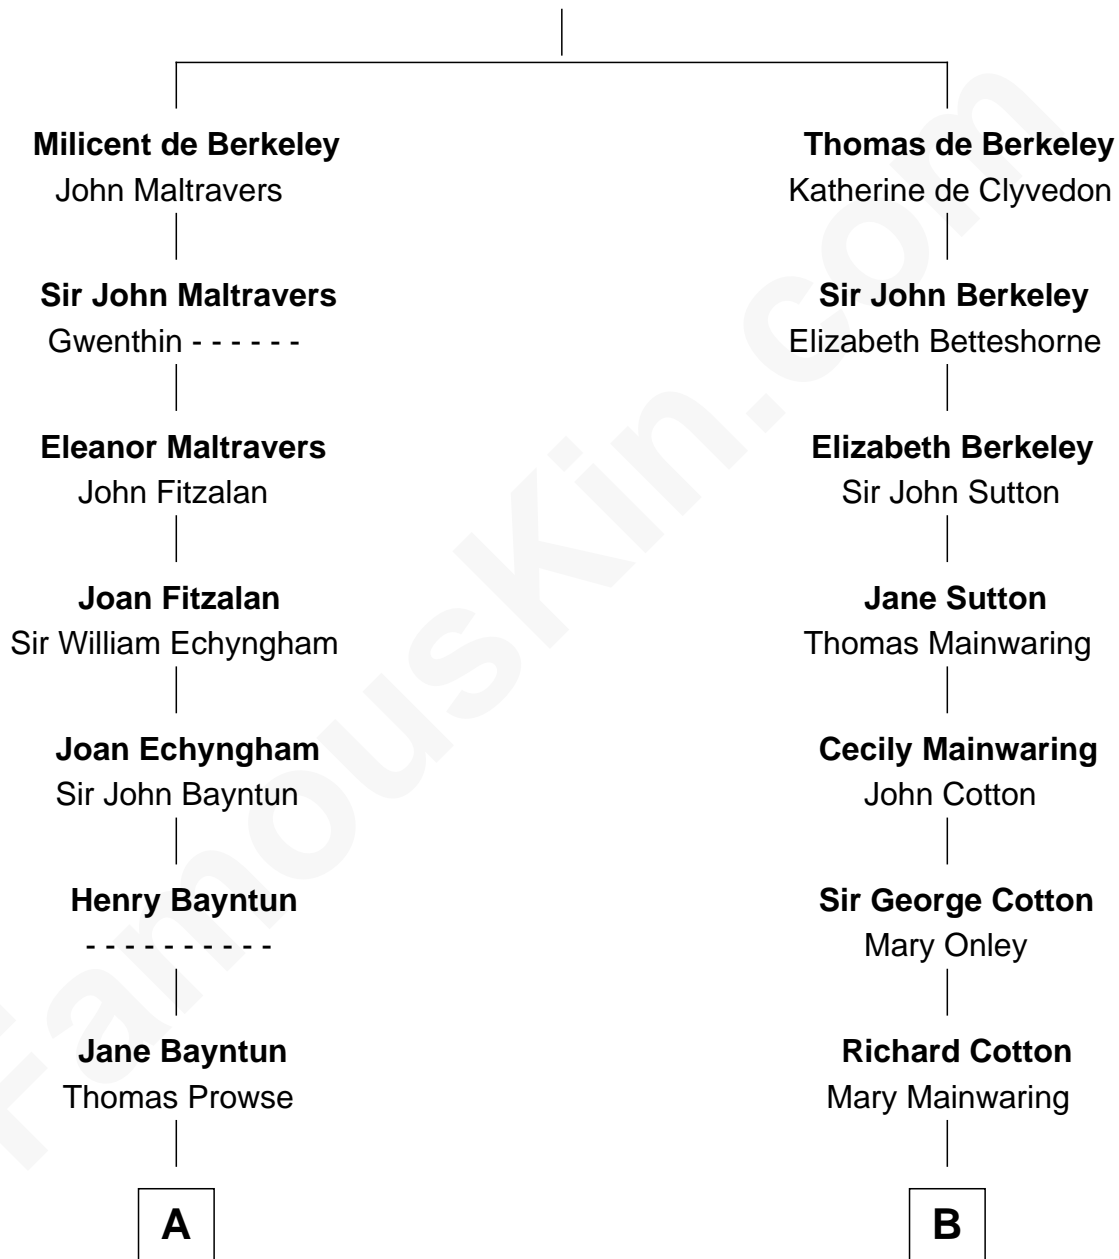

FamousKin.com

Relationship Chart of

Barbara (Pierce) Bush

First Lady of President George H.W. Bush

18th cousin 2 times removed of

Elizabeth Montgomery
TV Actress - "Bewitched"

Sir Maurice de Berkeley
Eve la Zouche

FamousKin.com