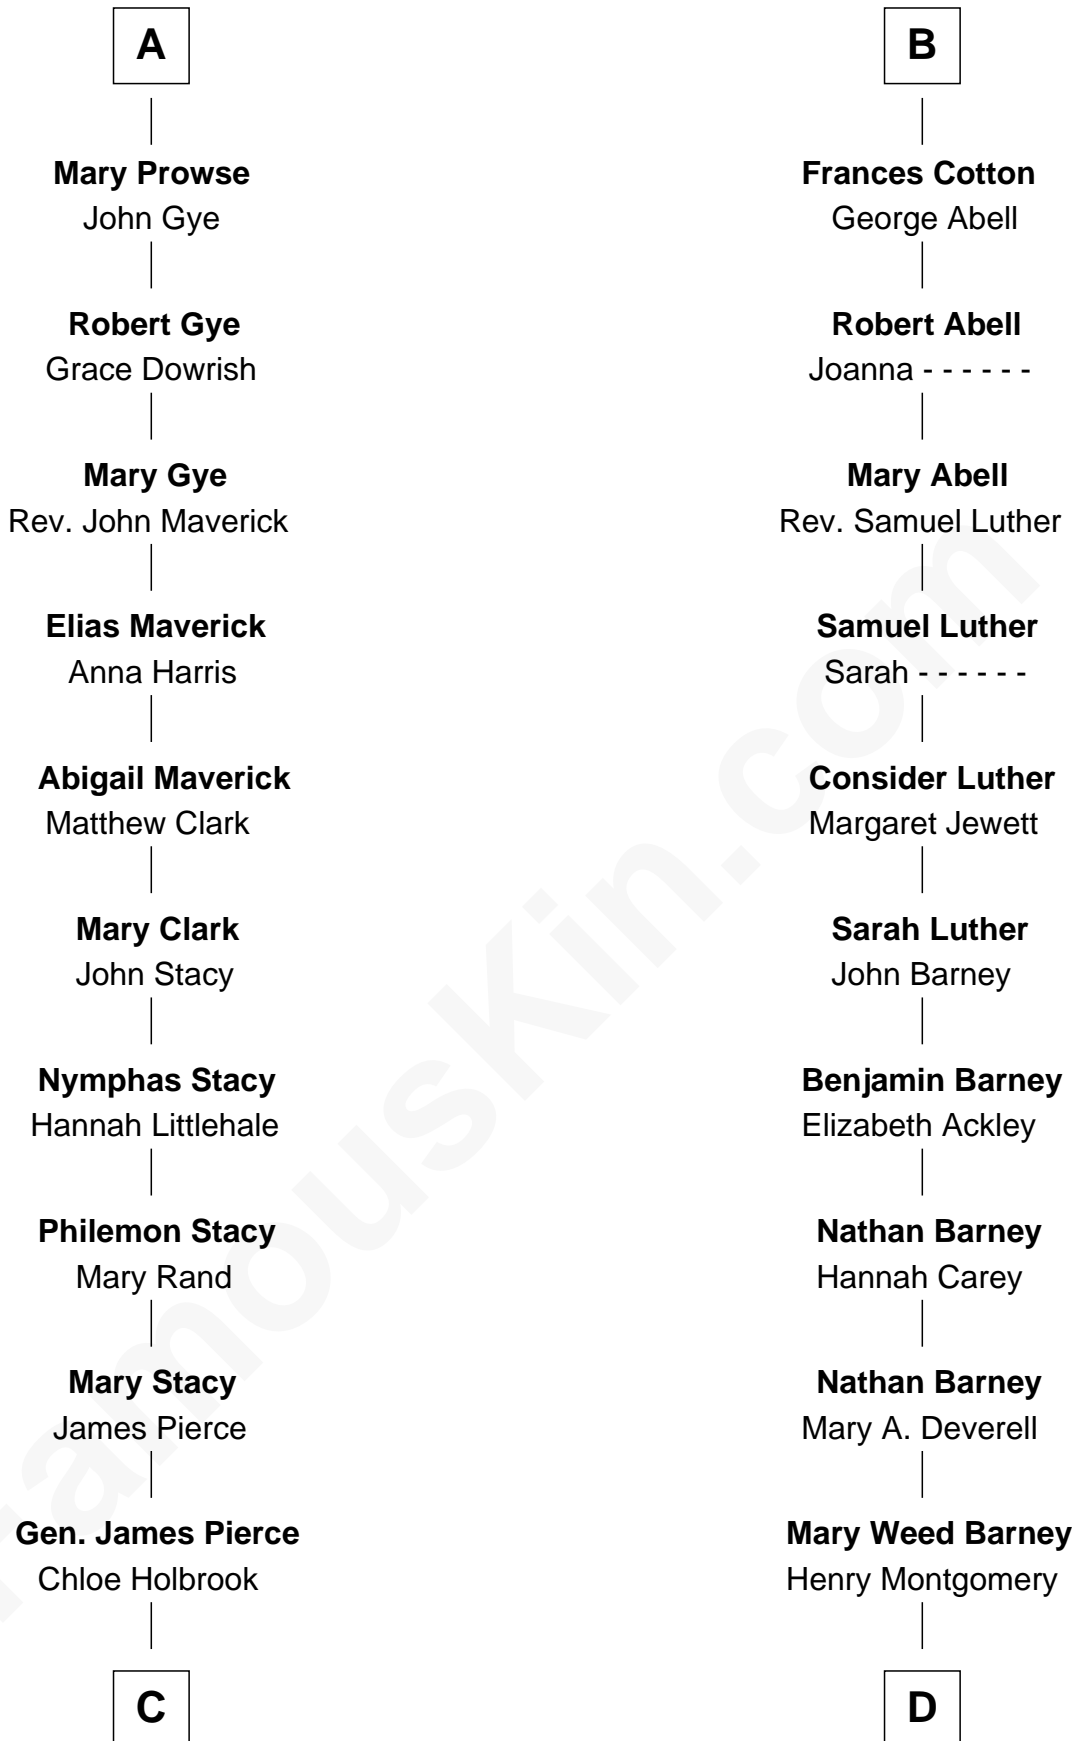

FamousKin.com

Relationship Chart of

Barbara (Pierce) Bush

First Lady of President George H.W. Bush

18th cousin 2 times removed of

Elizabeth Montgomery
TV Actress - "Bewitched"

Sir Maurice de Berkeley
Eve la Zouche

FamousKin.com