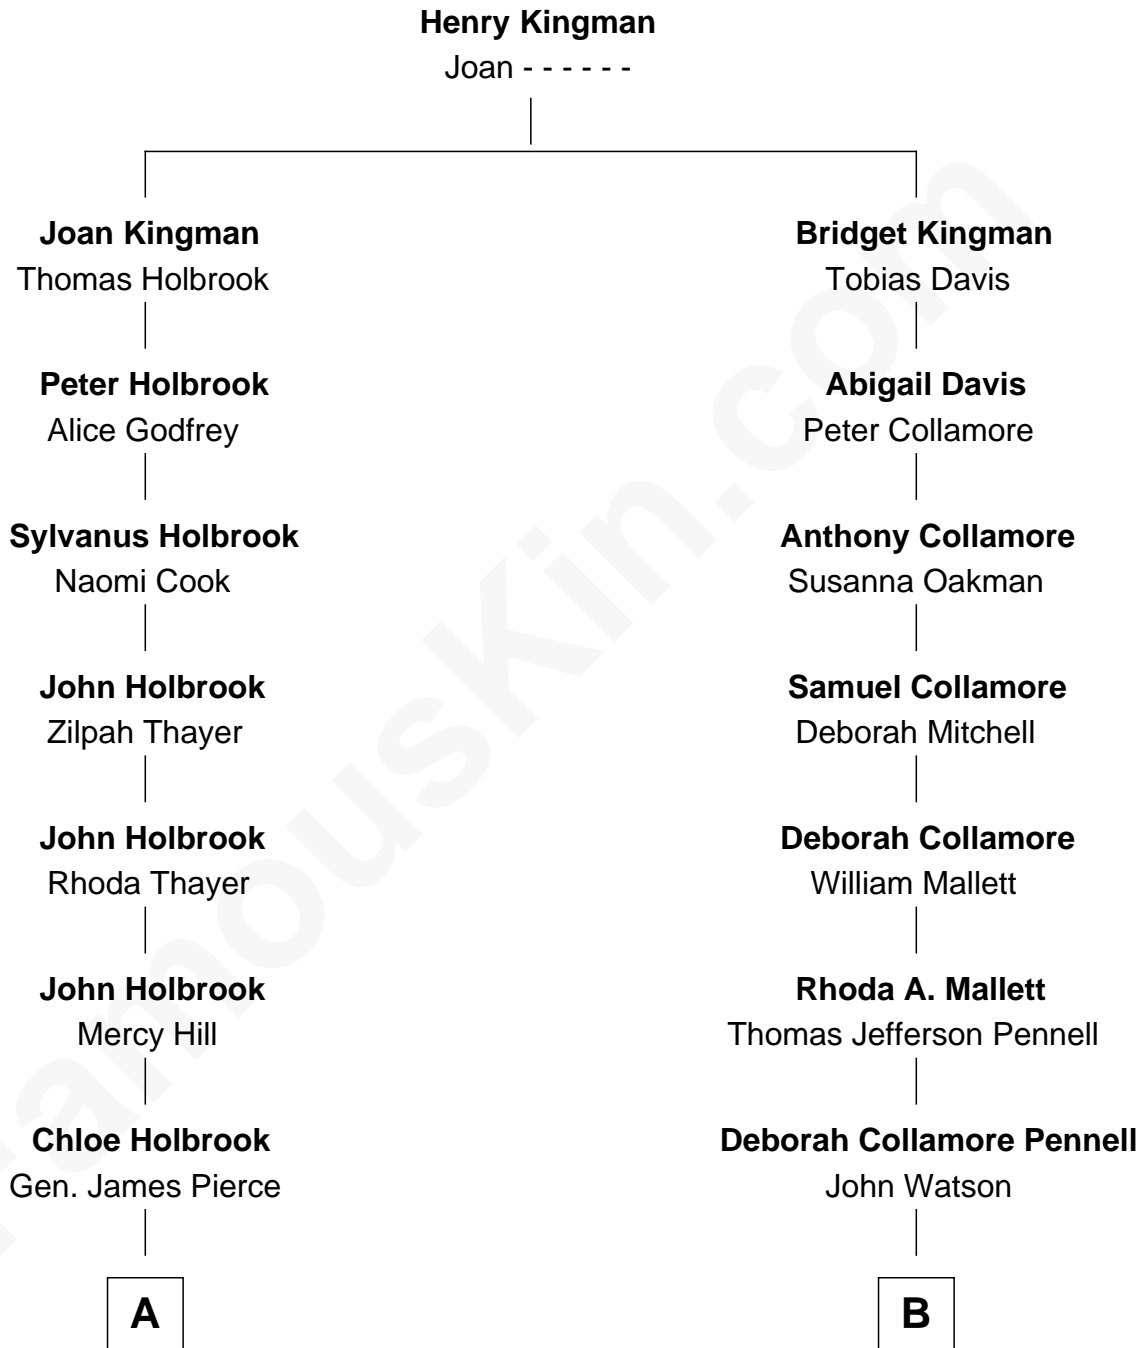

FamousKin.com

Relationship Chart of Barbara (Pierce) Bush

First Lady of President George H.W. Bush

10th cousin of

Warren Buffett

Chairman & CEO, Berkshire Hathaway

A

Jonas James Pierce

Kate Pritzel

Scott Pierce

Mabel Marvin

Marvin Pierce

Pauline Robinson

Barbara (Pierce) Bush

First Lady of George H.W. Bush

B