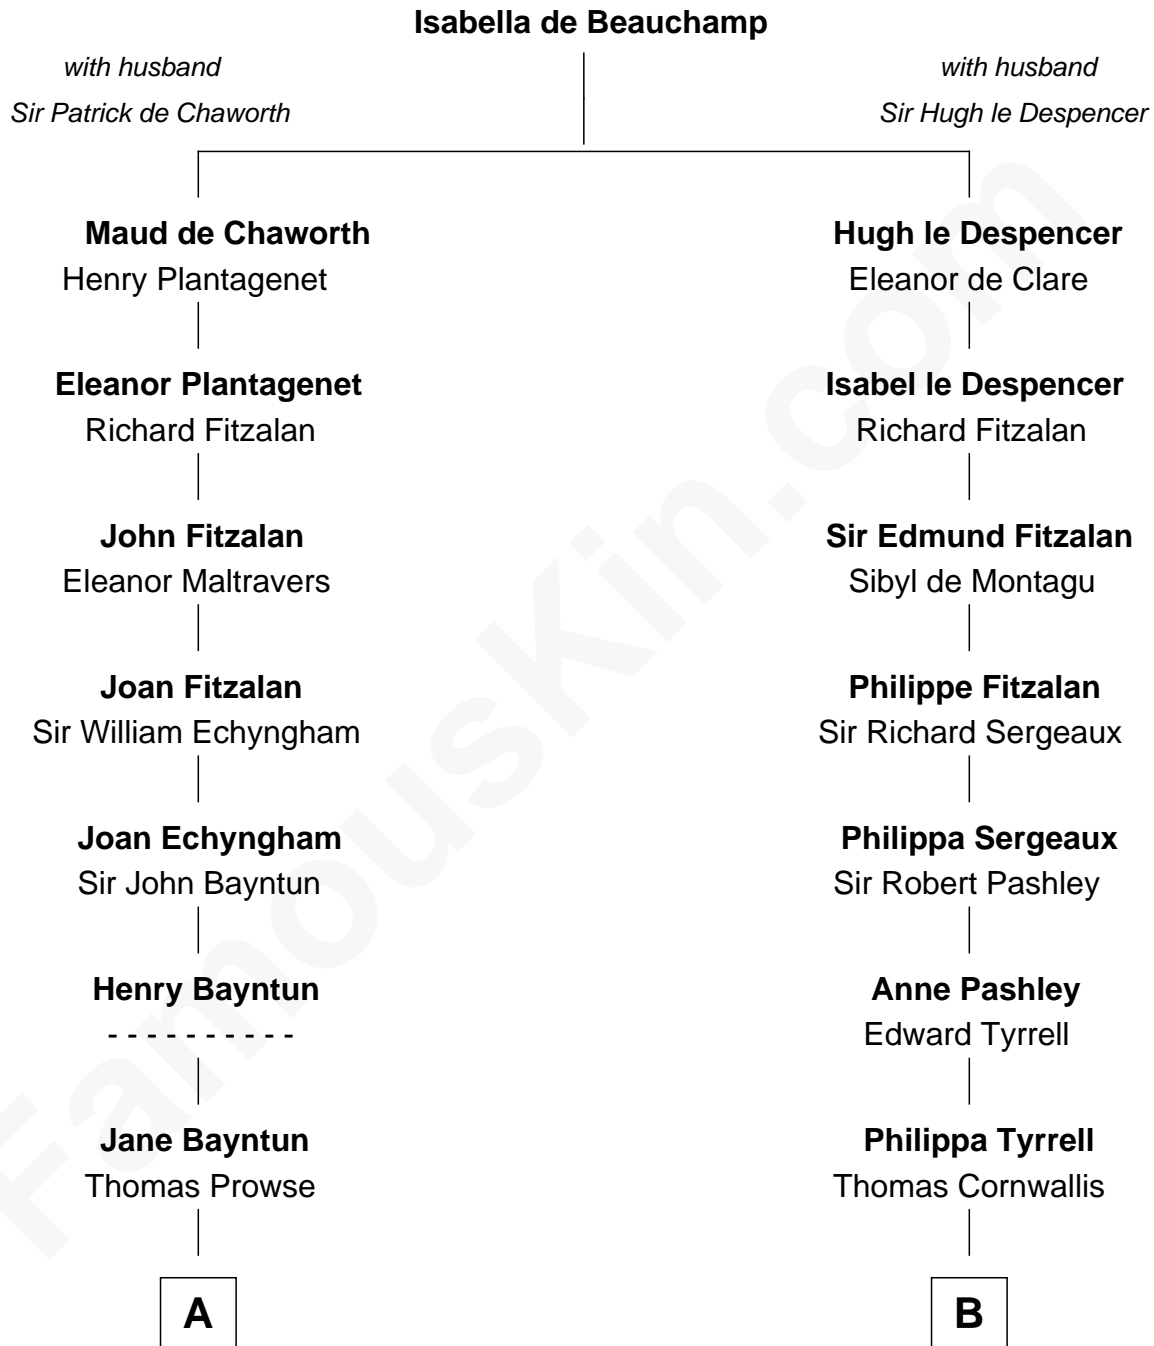

FamousKin.com

Relationship Chart of Barbara (Pierce) Bush

First Lady of President George H.W. Bush

19th cousin 1 time removed of

Susan B. Anthony

Women's Rights Advocate

C

Jonas James Pierce

Kate Pritzel

Scott Pierce

Mabel Marvin

Marvin Pierce

Pauline Robinson

Barbara (Pierce) Bush

First Lady of George H.W. Bush

D