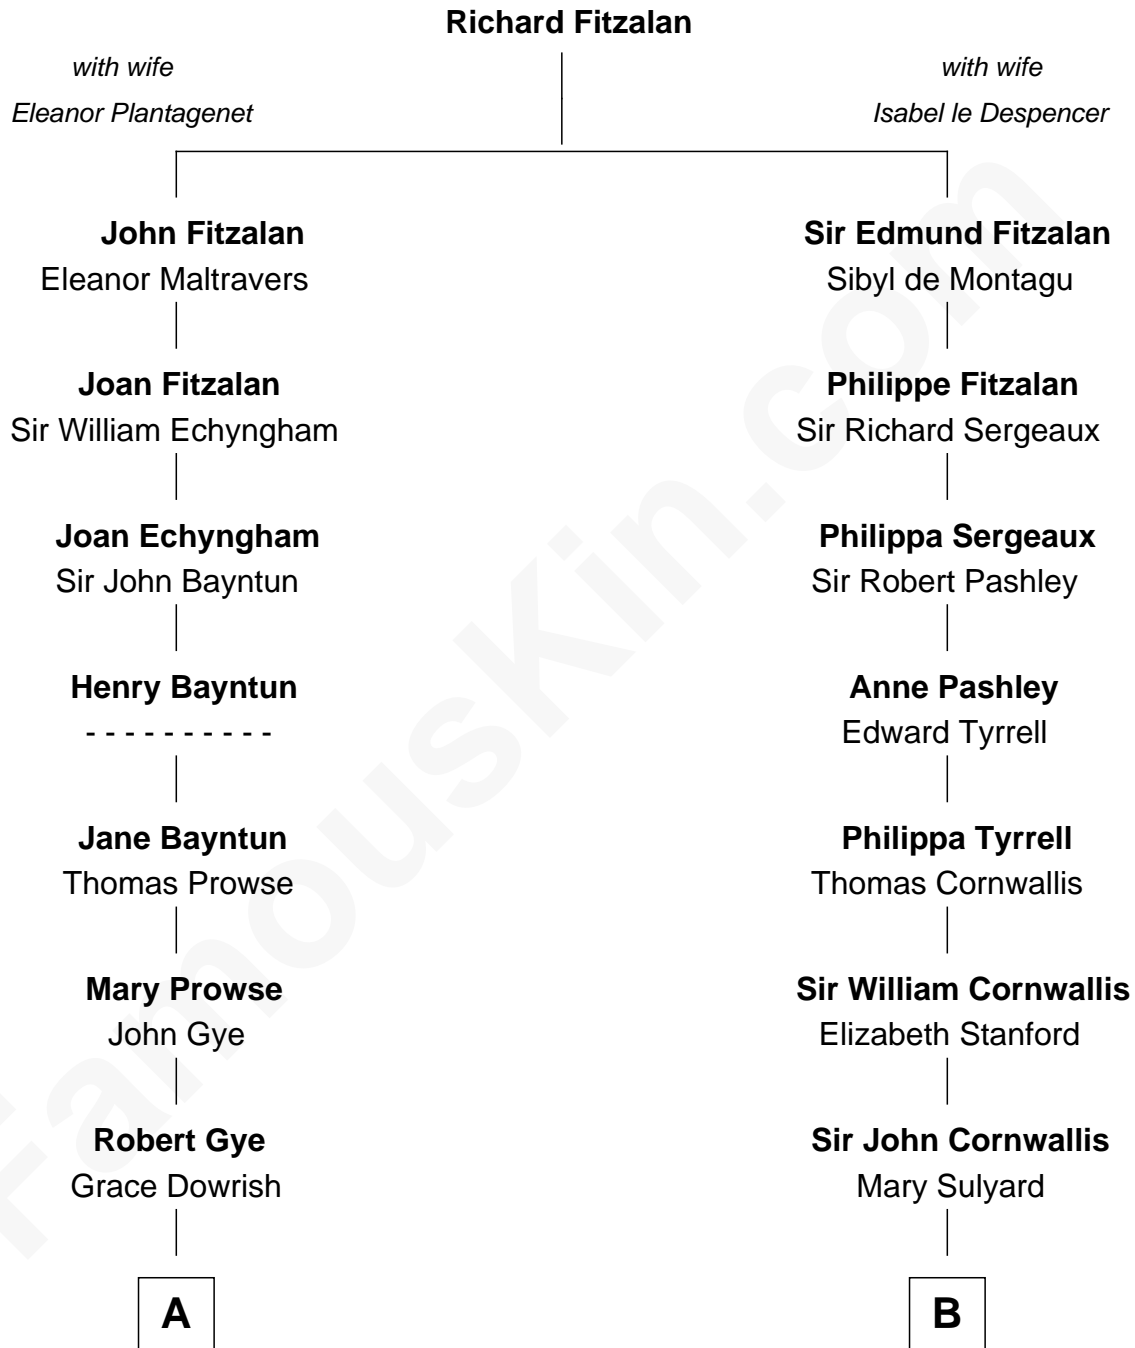

FamousKin.com

Relationship Chart of Barbara (Pierce) Bush

First Lady of President George H.W. Bush

17th cousin 1 time removed of

Susan B. Anthony

Women's Rights Advocate

C

—
Marvin Pierce
Pauline Robinson

—
Barbara (Pierce) Bush
First Lady of George H.W. Bush

FamousKin.com