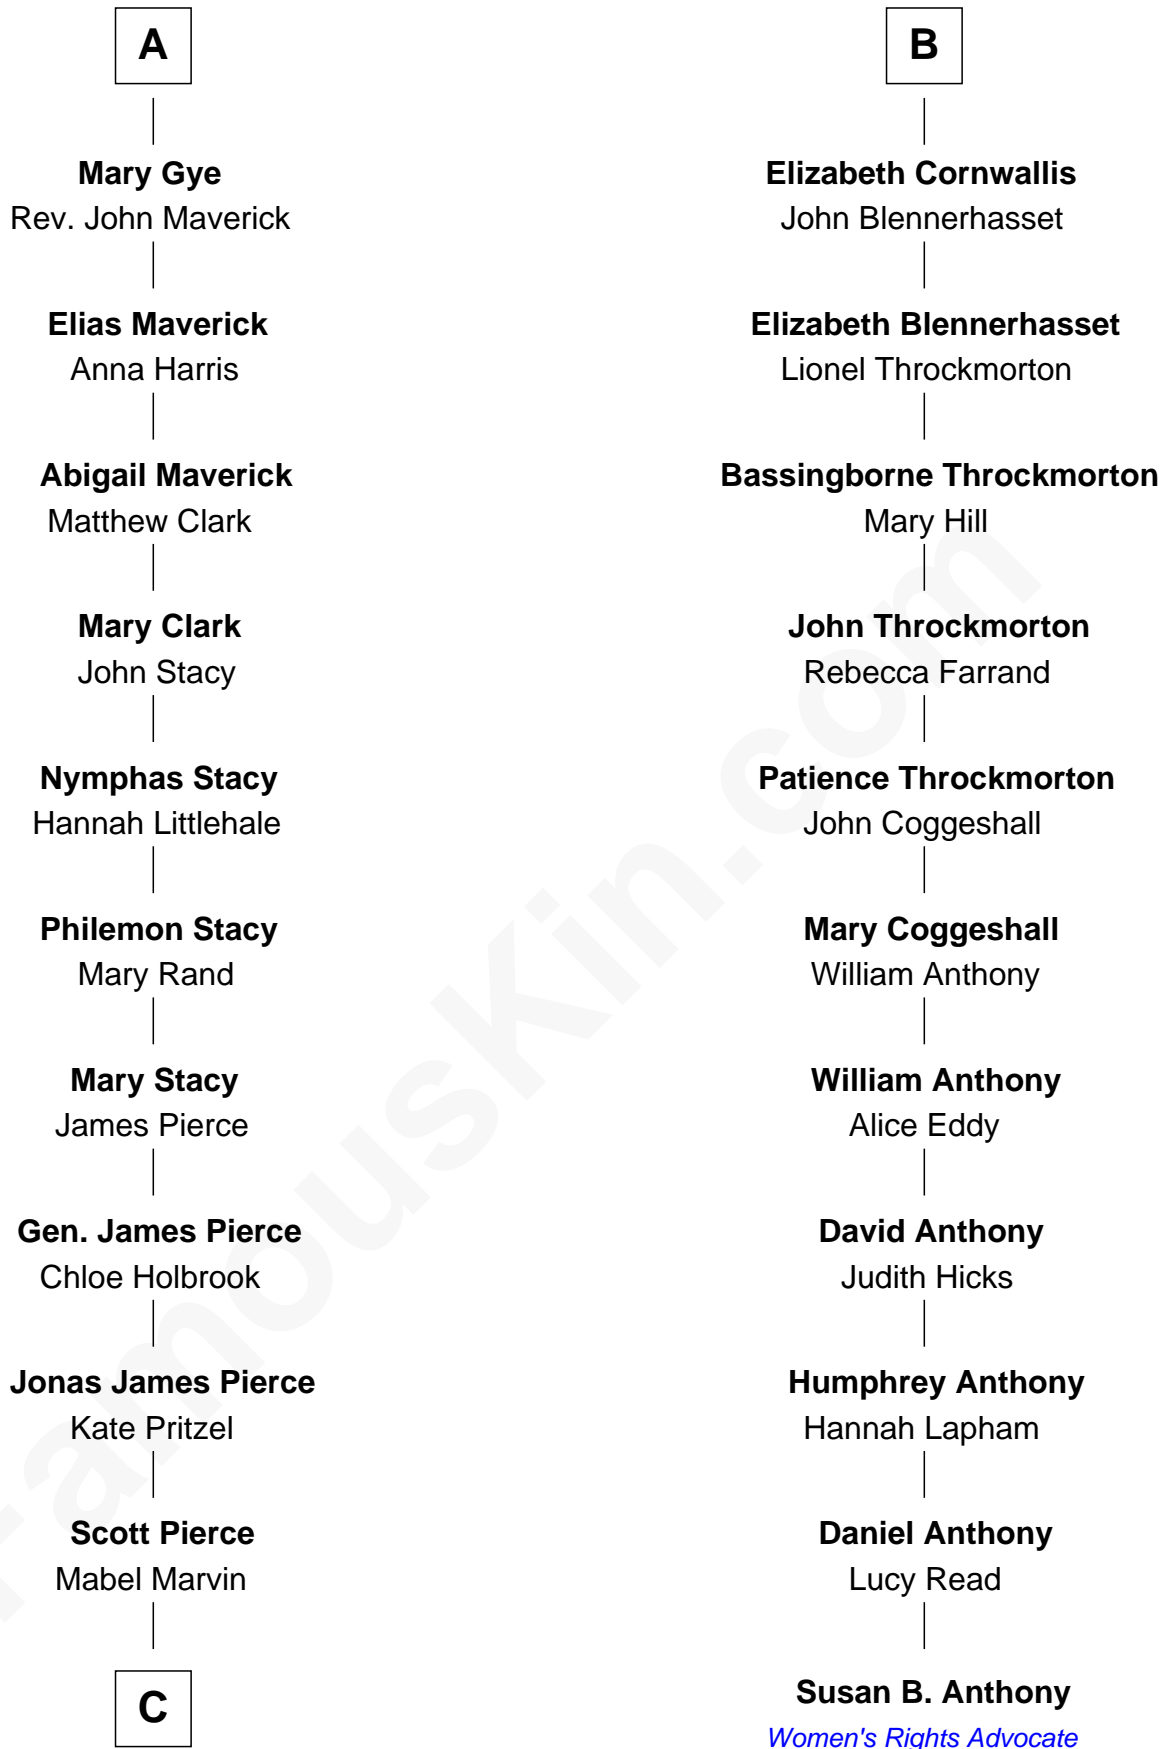

FamousKin.com

Relationship Chart of Barbara (Pierce) Bush

First Lady of President George H.W. Bush

17th cousin 1 time removed of

Susan B. Anthony

Women's Rights Advocate

C

—
Marvin Pierce
Pauline Robinson

—
Barbara (Pierce) Bush
First Lady of George H.W. Bush

FamousKin.com