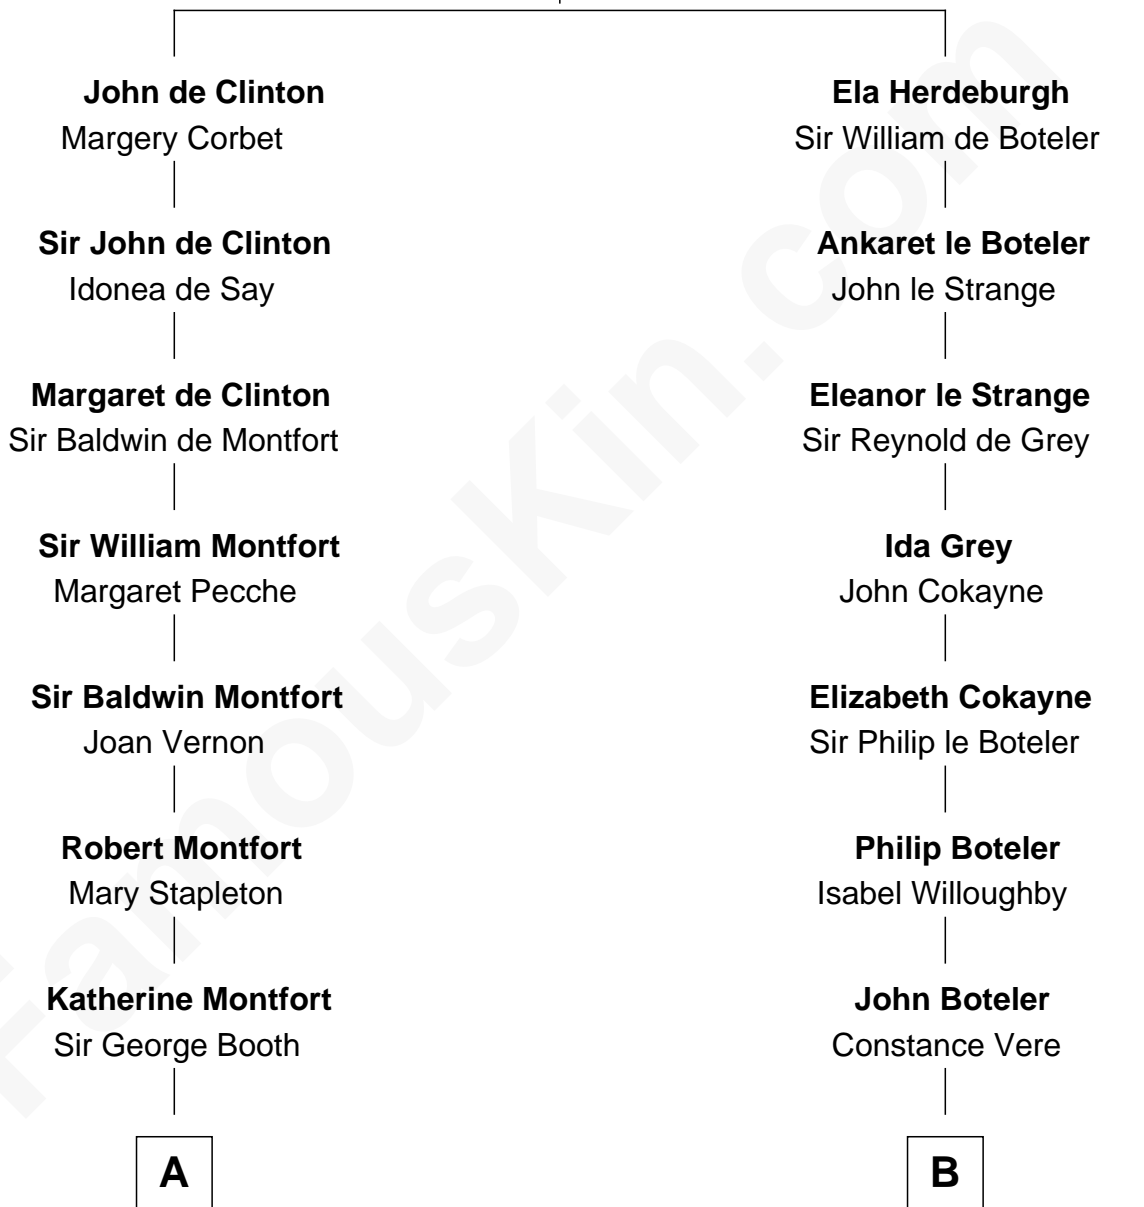

FamousKin.com

Relationship Chart of

Barbara (Pierce) Bush

First Lady of President George H.W. Bush

19th cousin 2 times removed of

Susan B. Anthony

Women's Rights Advocate

Ida de Odingsells

with husband

John de Clinton

with husband

Sir Roger de Herdeburgh

C

Samuel Ross Marvin

Julia Ann Place

Jerome Place Marvin

Martha Ann Stokes

Mabel Marvin

Scott Pierce

Marvin Pierce

Pauline Robinson

Barbara (Pierce) Bush

First Lady of George H.W. Bush

D