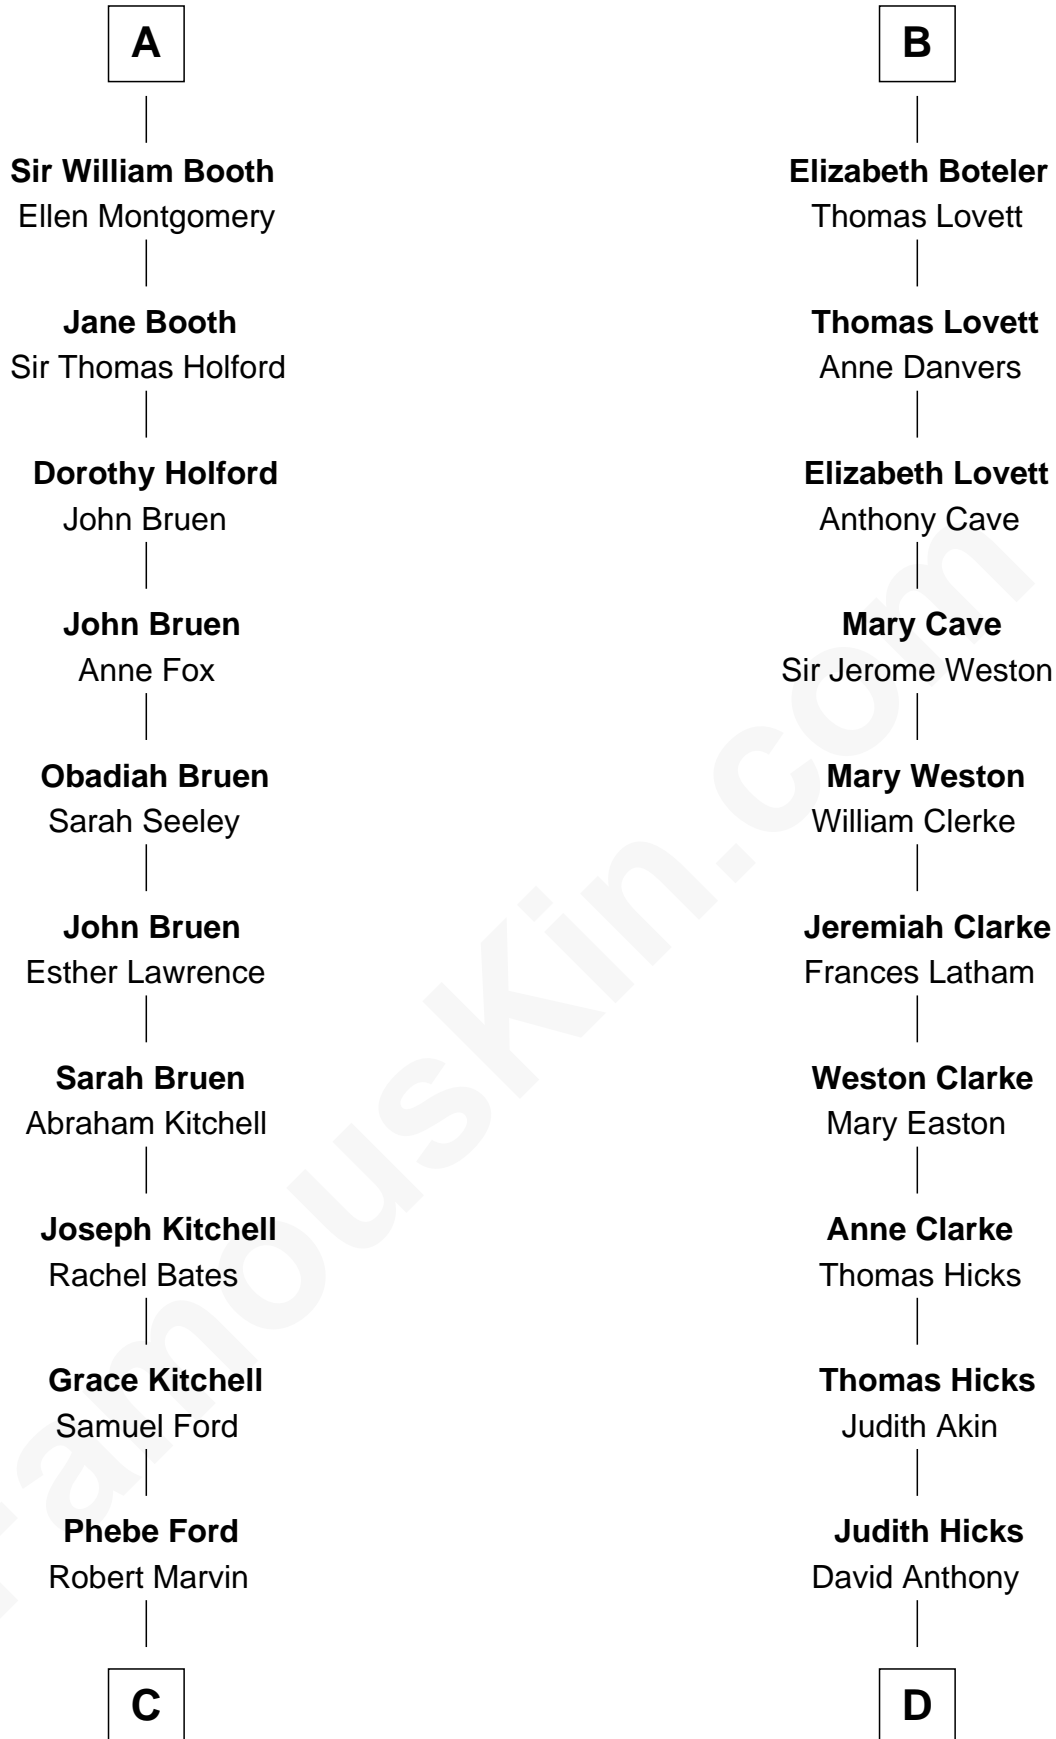

FamousKin.com

Relationship Chart of

Barbara (Pierce) Bush

First Lady of President George H.W. Bush

19th cousin 2 times removed of

Susan B. Anthony

Women's Rights Advocate

Ida de Odingsells

with husband

John de Clinton

with husband

Sir Roger de Herdeburgh

C

Samuel Ross Marvin

Julia Ann Place

Jerome Place Marvin

Martha Ann Stokes

Mabel Marvin

Scott Pierce

Marvin Pierce

Pauline Robinson

Barbara (Pierce) Bush

First Lady of George H.W. Bush

D