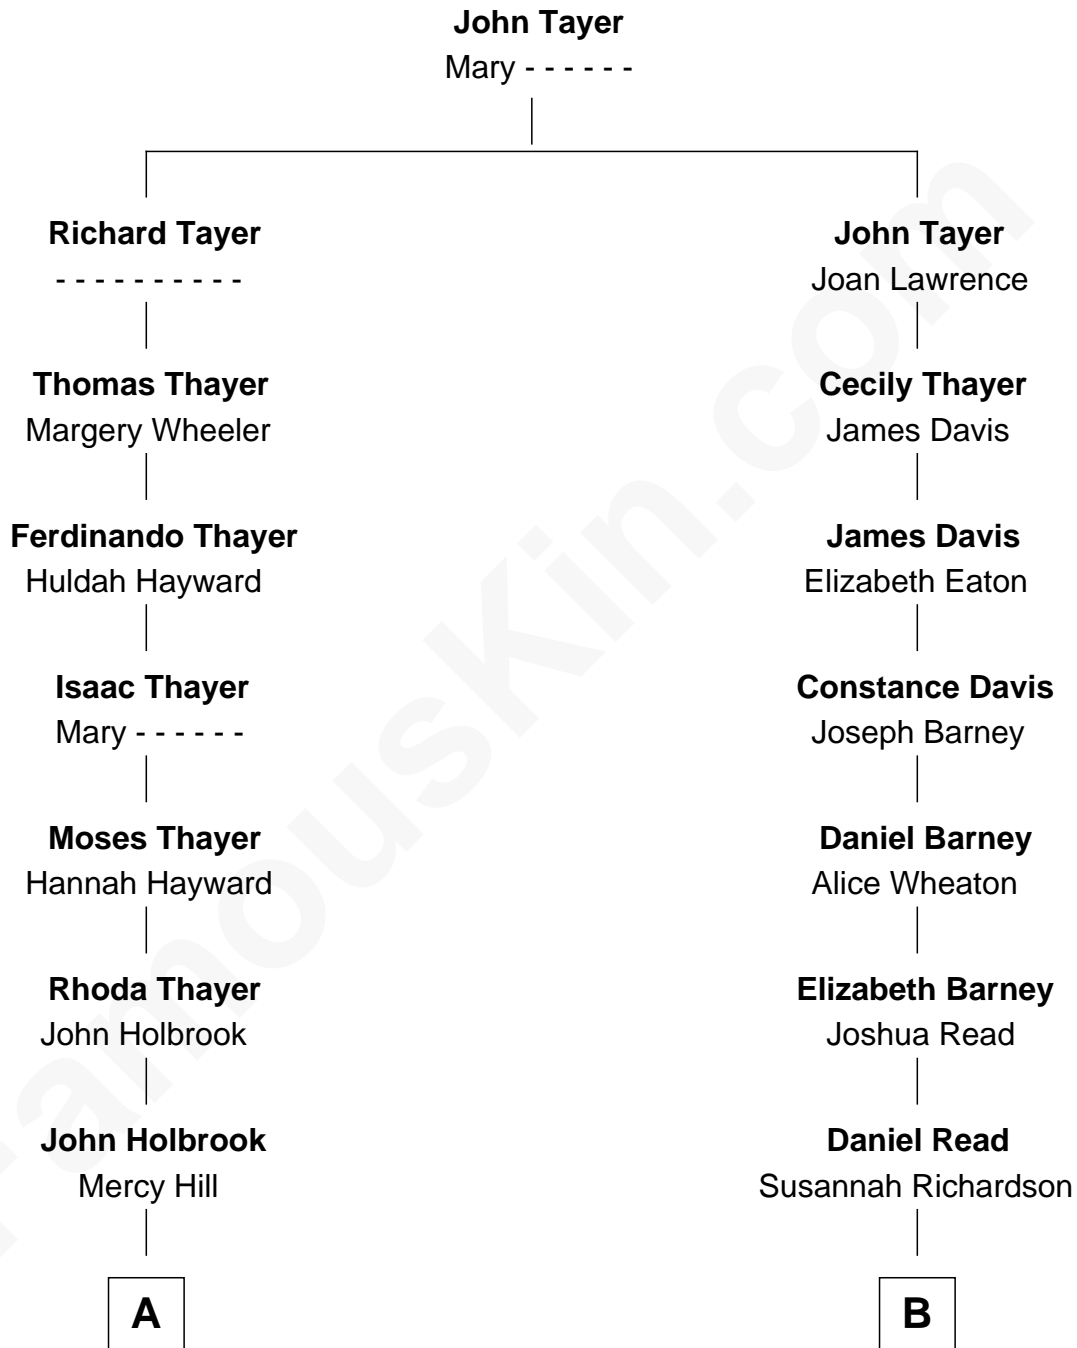

FamousKin.com

Relationship Chart of Barbara (Pierce) Bush

First Lady of President George H.W. Bush

8th cousin 3 times removed of

Susan B. Anthony

Women's Rights Advocate

A

Chloe Holbrook
Gen. James Pierce

Jonas James Pierce
Kate Pritzel

Scott Pierce
Mabel Marvin

Marvin Pierce
Pauline Robinson

Barbara (Pierce) Bush
First Lady of George H.W. Bush

B

Lucy Read
Daniel Anthony

Susan B. Anthony
Women's Rights Advocate