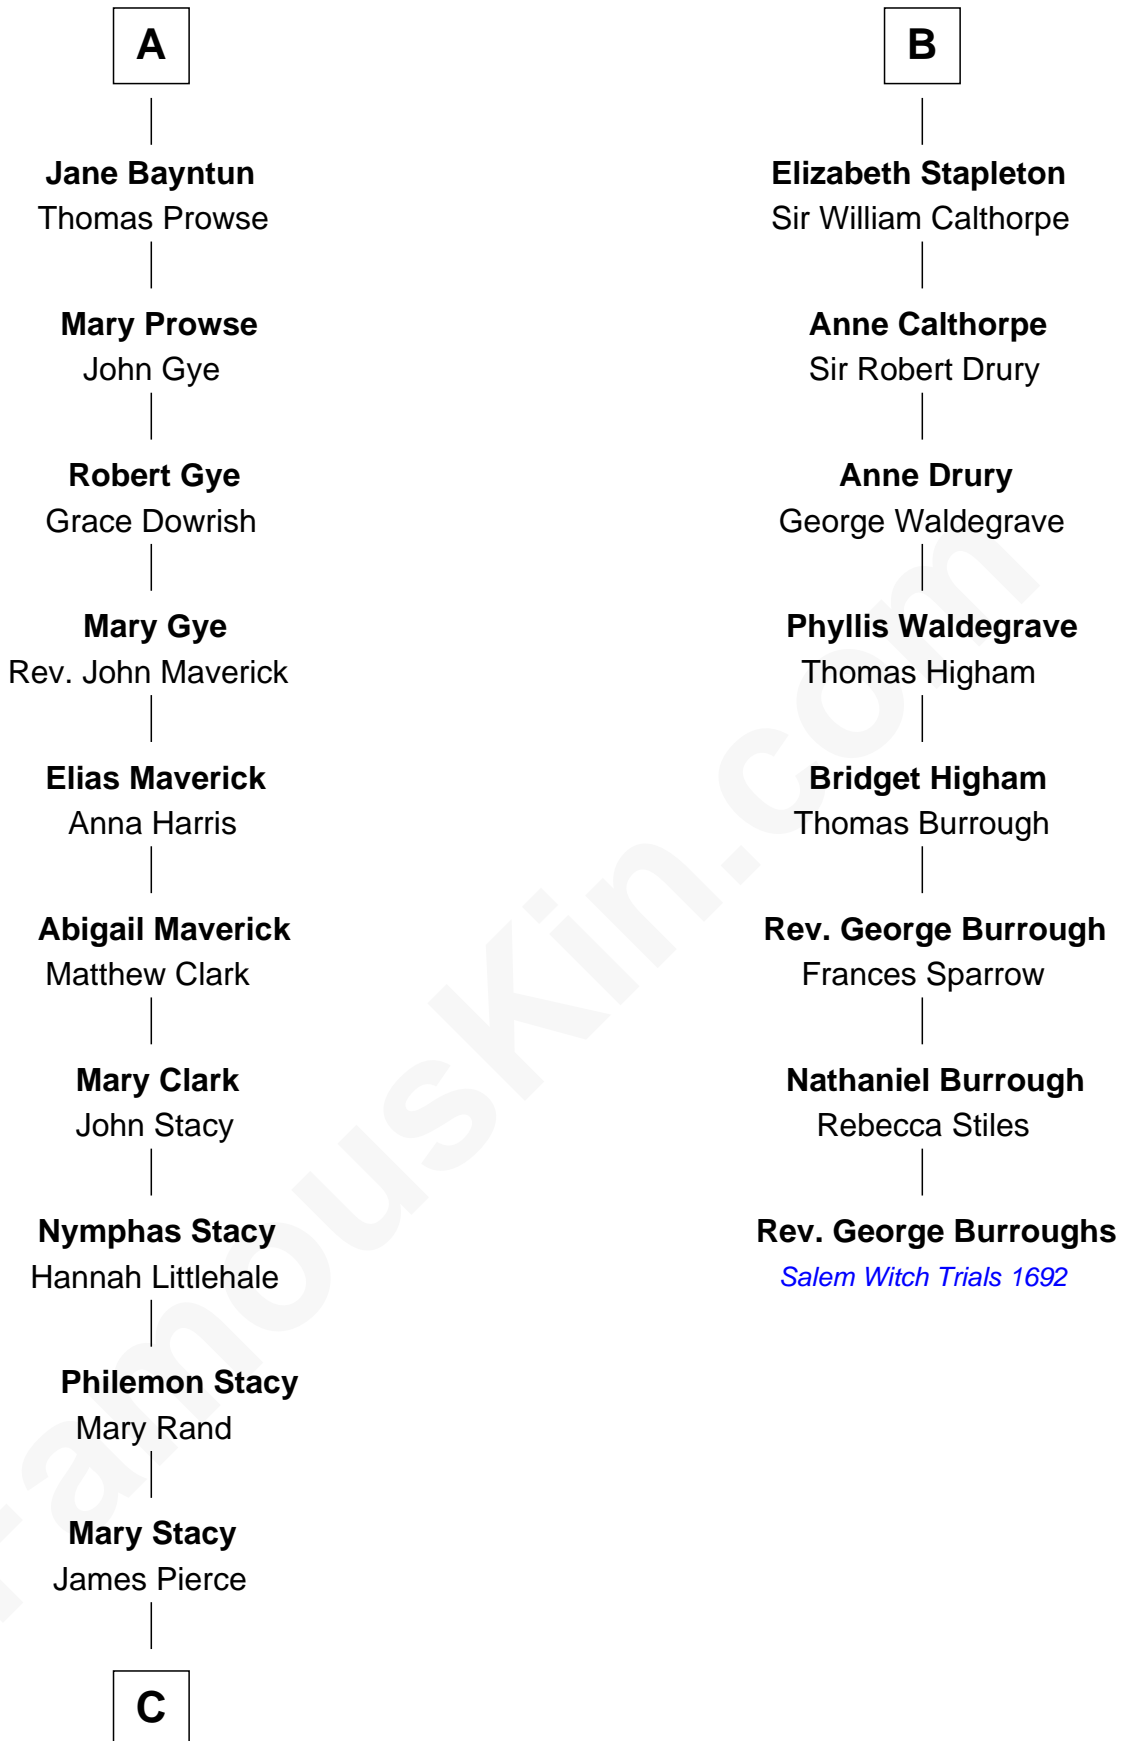

FamousKin.com

Relationship Chart of Barbara (Pierce) Bush

First Lady of President George H.W. Bush

14th cousin 7 times removed of

Rev. George Burroughs

Executed for Witchcraft, Salem 1692

C

—
Gen. James Pierce

Chloe Holbrook

—
Jonas James Pierce

Kate Pritzel

—
Scott Pierce

Mabel Marvin

—
Marvin Pierce

Pauline Robinson

—
Barbara (Pierce) Bush