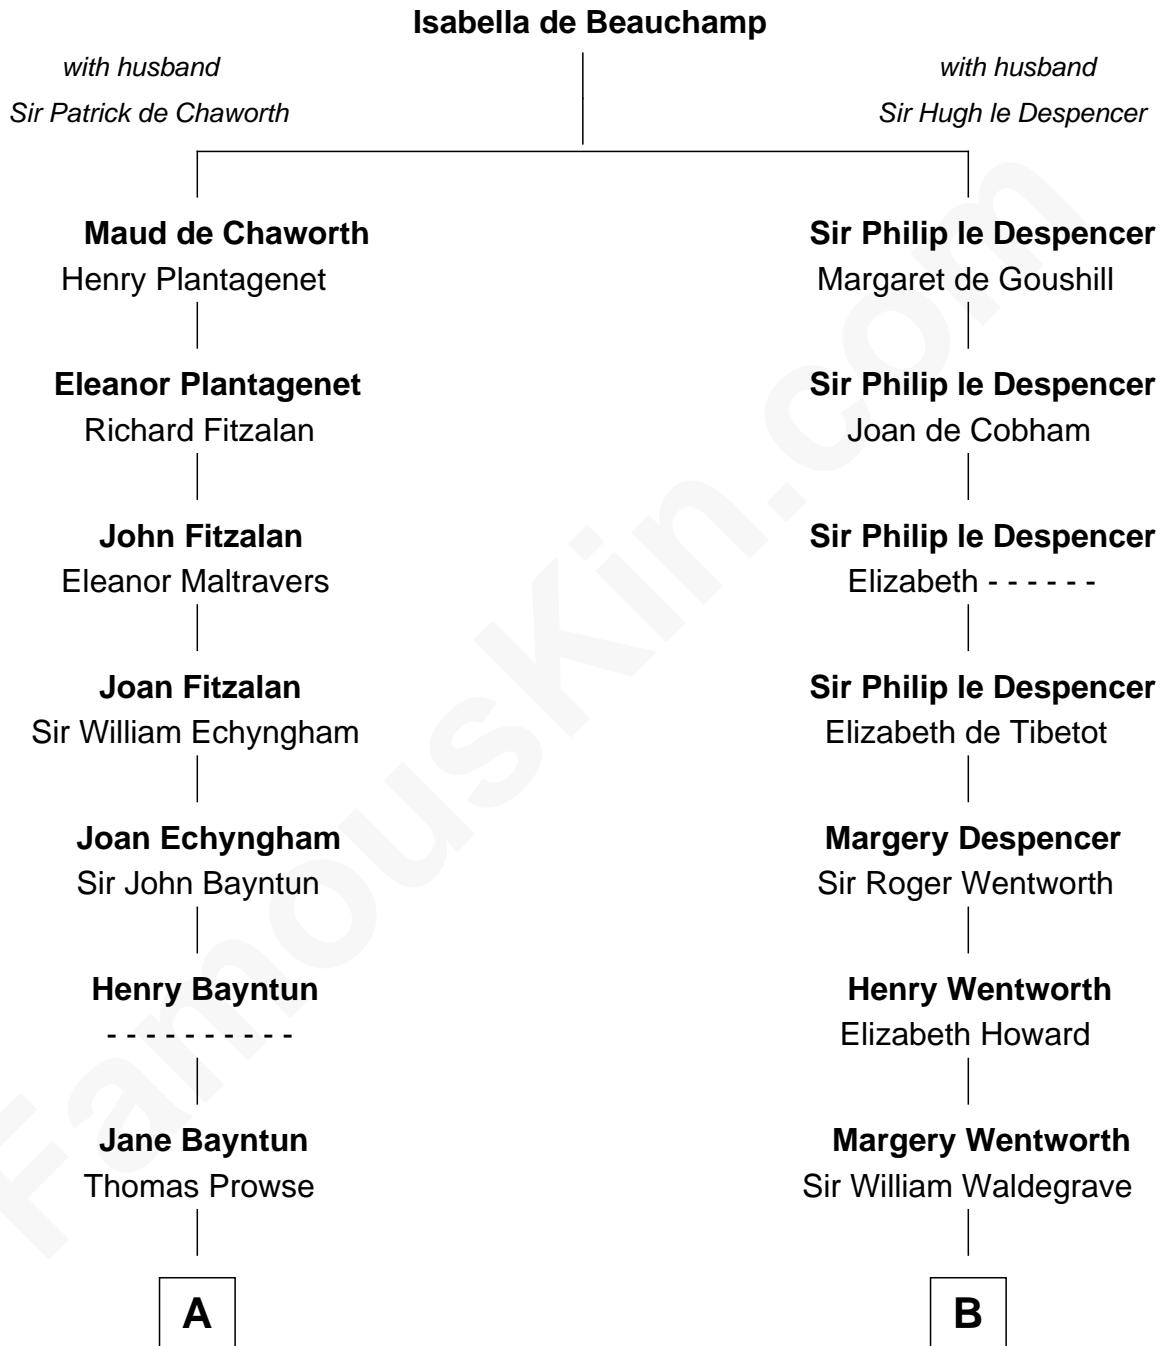

FamousKin.com

Relationship Chart of

Barbara (Pierce) Bush

First Lady of President George H.W. Bush

12th cousin 8 times removed of

Rev. George Burroughs

Executed for Witchcraft, Salem 1692

C

—
Jonas James Pierce

Kate Pritzel

—
Scott Pierce

Mabel Marvin

—
Marvin Pierce

Pauline Robinson

—
Barbara (Pierce) Bush

First Lady of George H.W. Bush