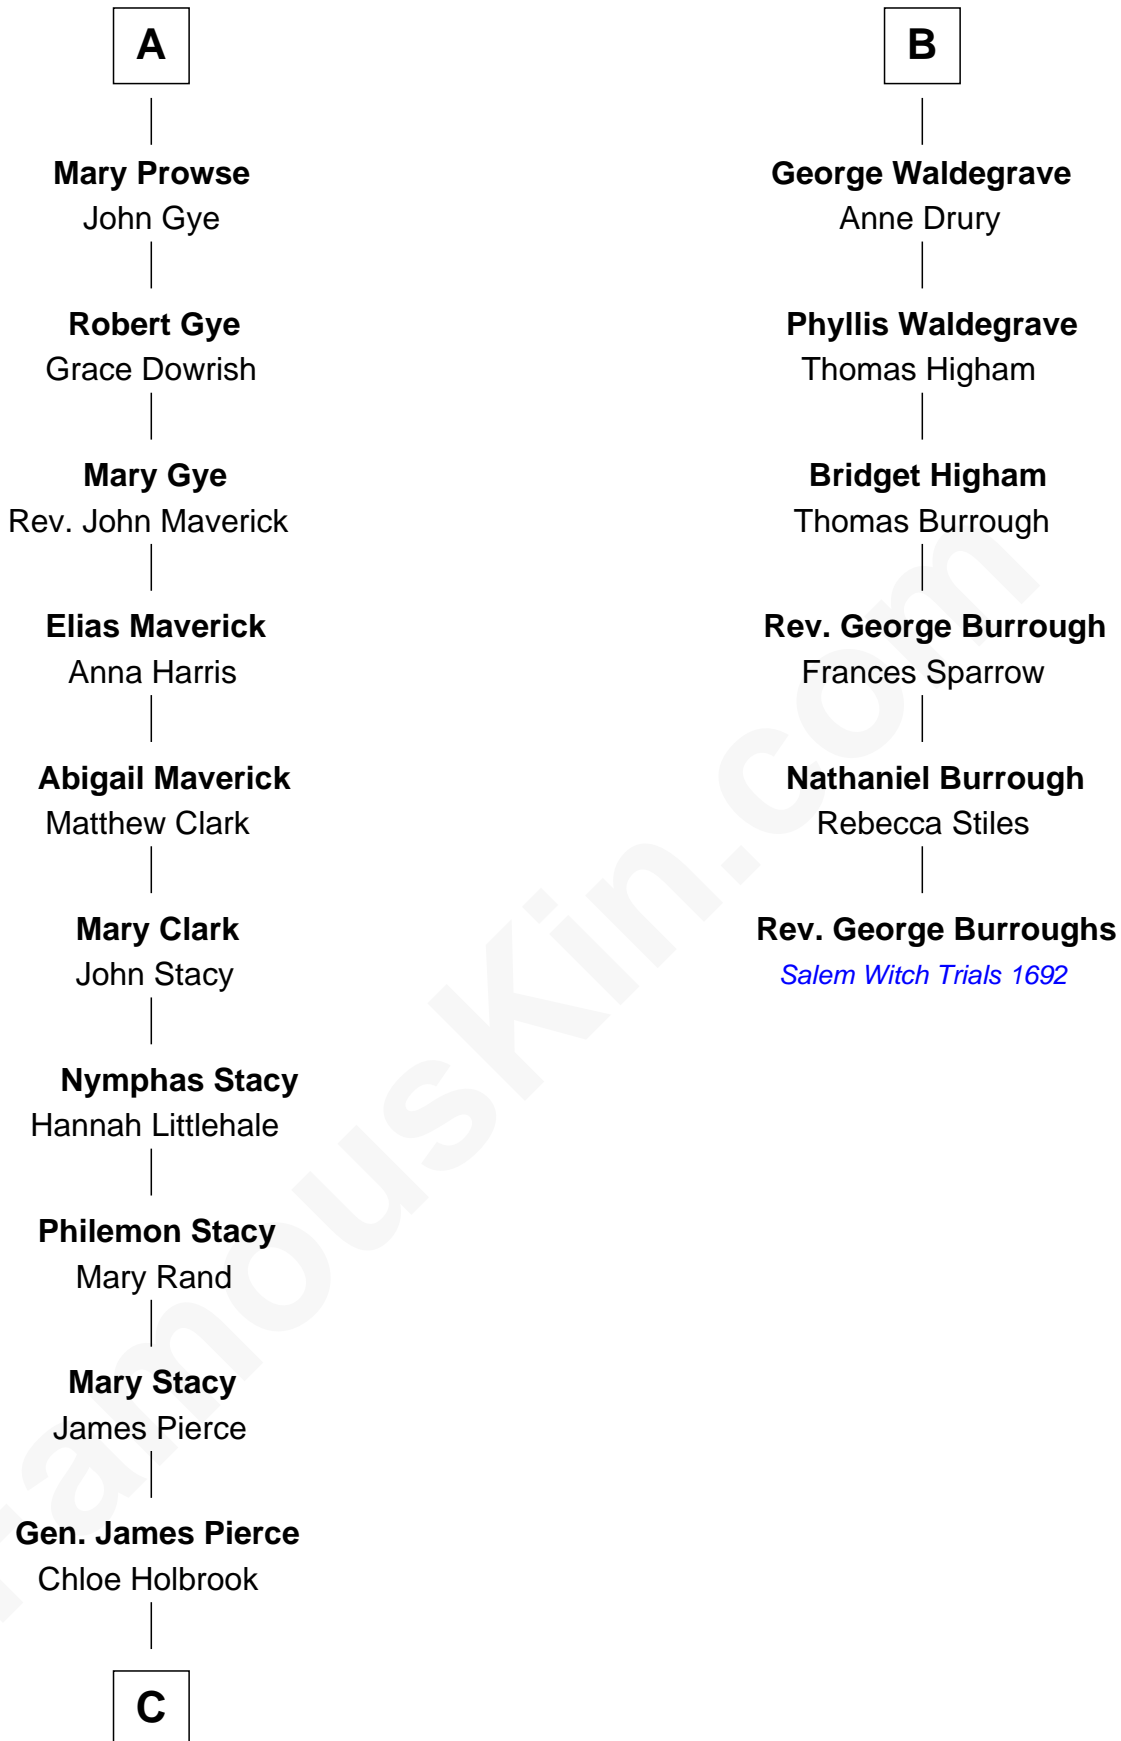

FamousKin.com

Relationship Chart of

Barbara (Pierce) Bush

First Lady of President George H.W. Bush

12th cousin 8 times removed of

Rev. George Burroughs

Executed for Witchcraft, Salem 1692

C

—
Jonas James Pierce

Kate Pritzel

—
Scott Pierce

Mabel Marvin

—
Marvin Pierce

Pauline Robinson

—
Barbara (Pierce) Bush

First Lady of George H.W. Bush