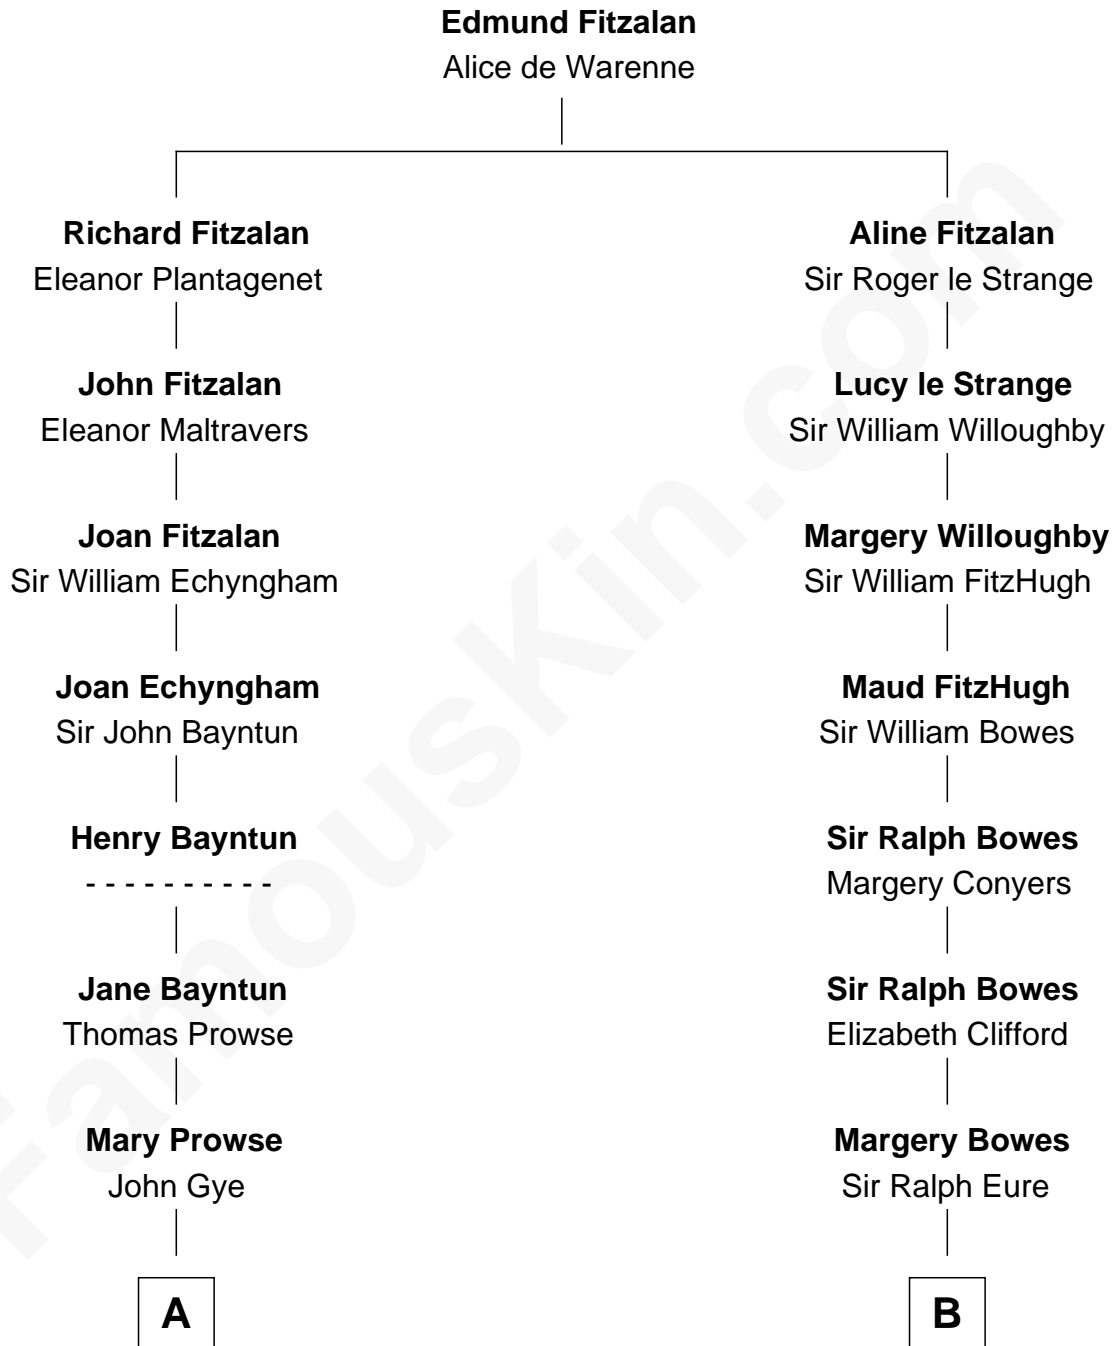

FamousKin.com

Relationship Chart of Barbara (Pierce) Bush

First Lady of President George H.W. Bush

18th cousin 1 time removed of

E. C. Segar

Cartoonist (Popeye creator)

C

Scott Pierce
Mabel Marvin

Marvin Pierce
Pauline Robinson

Barbara (Pierce) Bush
First Lady of George H.W. Bush

D

Amzi Andrews Segar
Erma Irene Crisler

E. C. Segar
Cartoonist

FamousKin.com