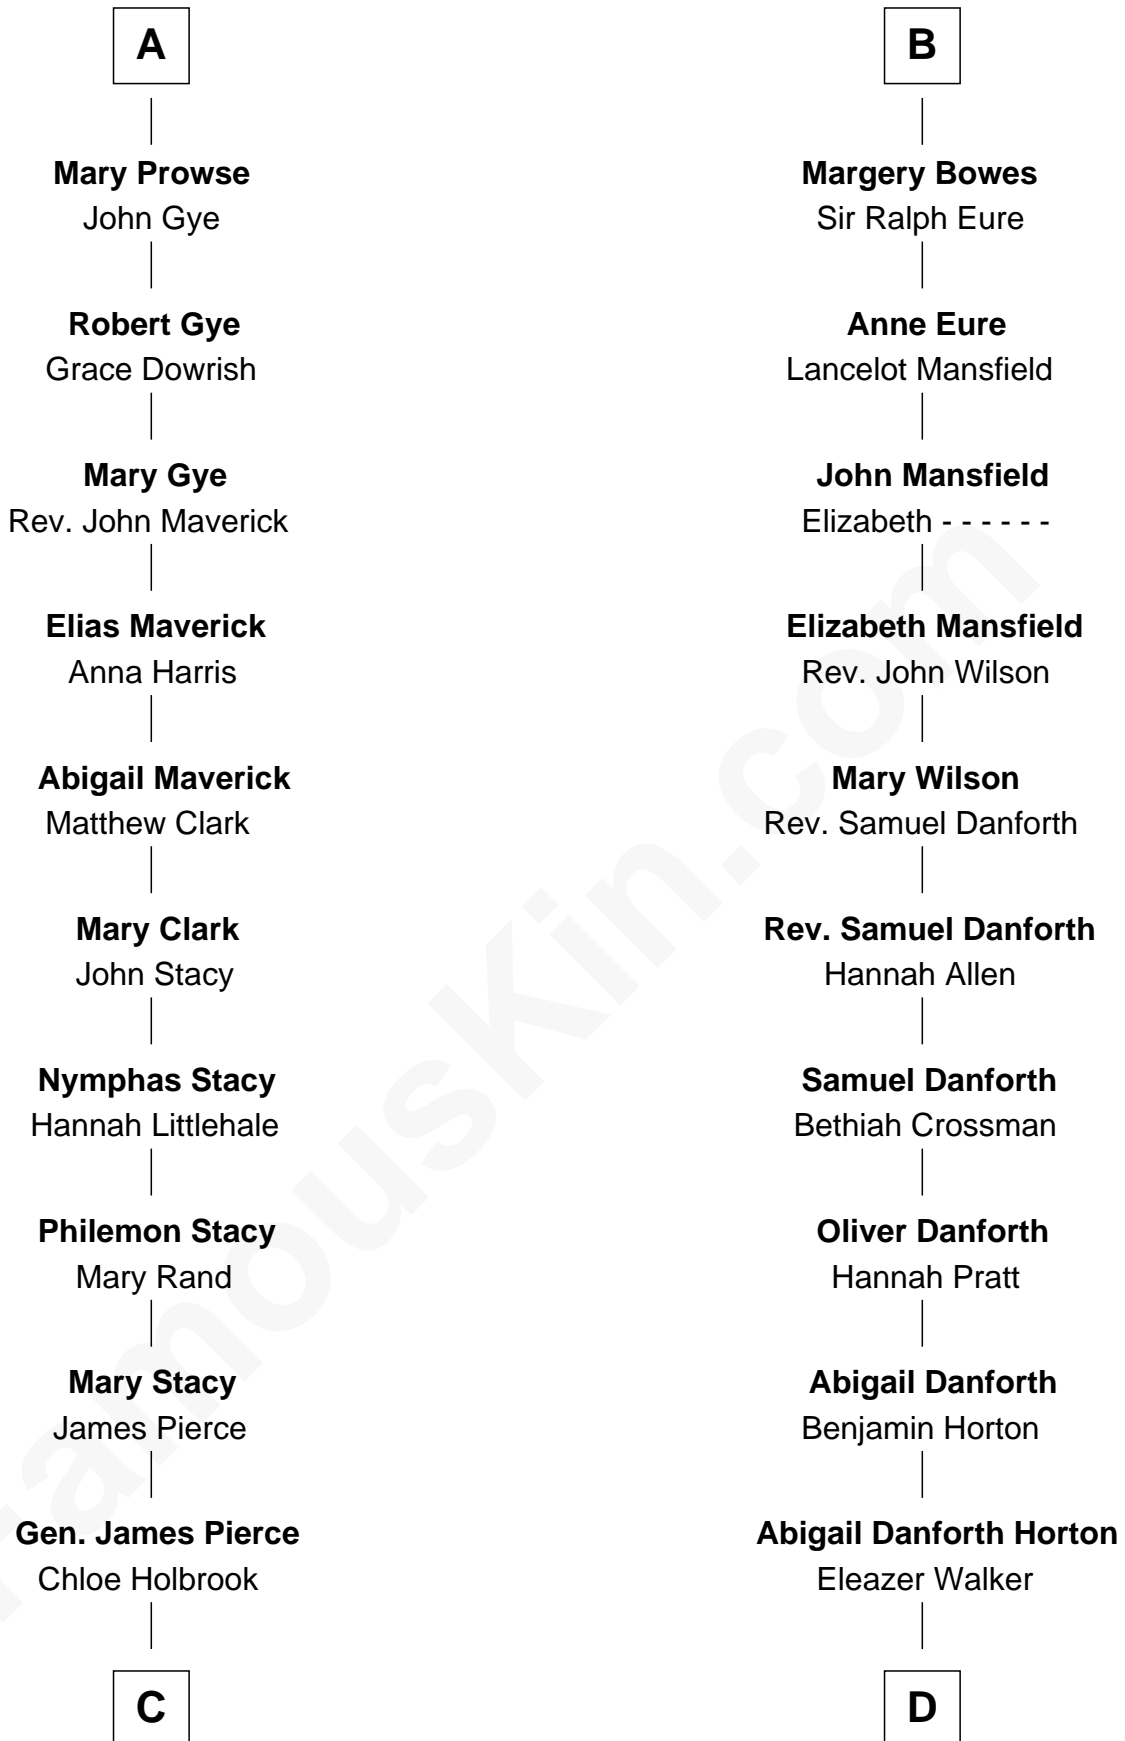

## Relationship Chart of

### Barbara (Pierce) Bush

First Lady of President George H.W. Bush

19th cousin 1 time removed of

**E. C. Segar**

Cartoonist (Popeye creator)

**Sir Maurice de Berkeley**

Eve la Zouche

**C**

**Jonas James Pierce**

Kate Pritzel

**Scott Pierce**

Mabel Marvin

**Marvin Pierce**

Pauline Robinson

**Barbara (Pierce) Bush**

*First Lady of George H.W. Bush*

**D**

**Mary Jane Walker**

Thomas Segar

**Amzi Andrews Segar**

Erma Irene Crisler

**E. C. Segar**

*Cartoonist*