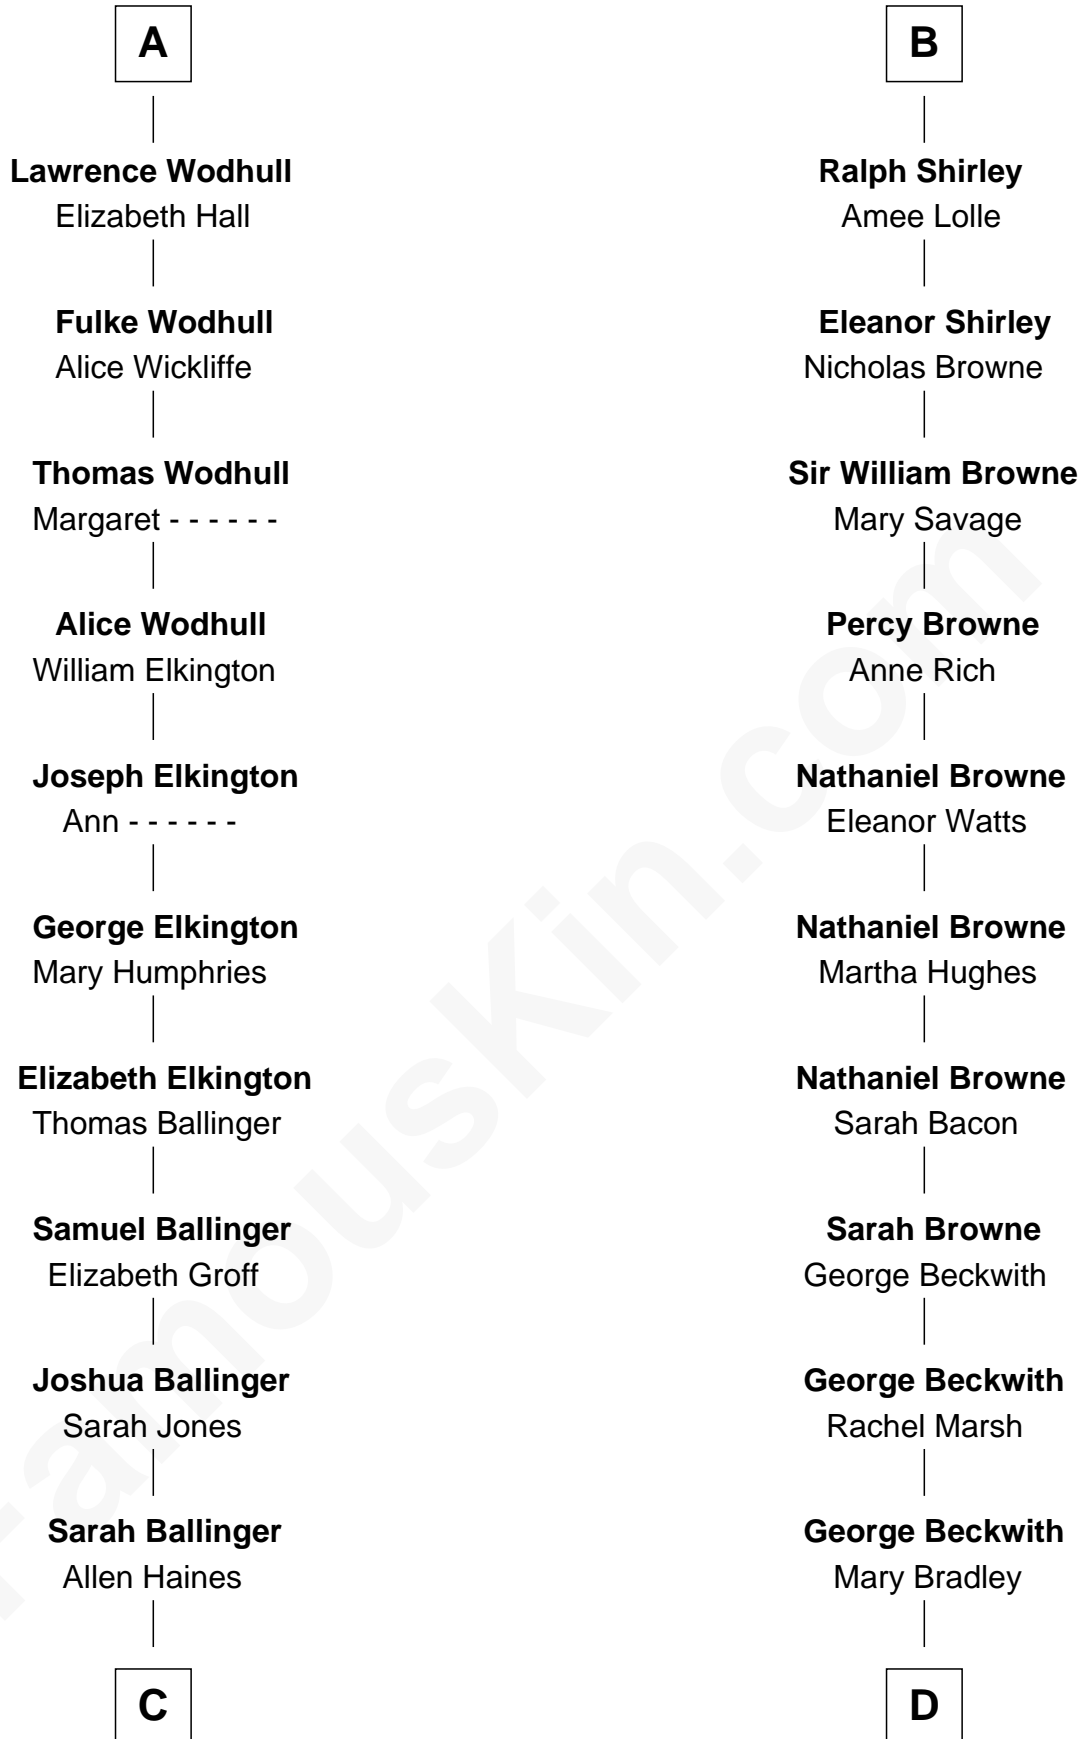

FamousKin.com

Relationship Chart of Barbara (Pierce) Bush

First Lady of President George H.W. Bush

18th cousin 3 times removed of

William Henry Moore

Co-Founder, U.S. Steel and Nabisco

John de Botetourte

Maud FitzThomas

Ada de Botetourte
Sir John de St. Philibert

Maud de St. Philibert
Sir Warin Trussell

Sir Laurence Trussell
Matilda de Charnells

Sir William Trussell
Margery Ludlow

Isabel Trussell
Thomas Wodhull

John Wodhull
Joan Etwell

Fulk Wodhull
Anne Newenham

A

Thomas de Botetourte

Joan de Somery

John de Botetourte
Joyce la Zouche de Mortimer

Joyce de Botetourte
Sir Baldwin Freville

Sir Baldwin Freville
Maude le Scrope

Margaret Freville
Sir Hugh Willoughby

Eleanor Willoughby
John Shirley

Robert Shirley

B

C

Jonathan Haines
Mary Jane Sprague

Sarah Haines
Jacob Marion Flickinger

Lulu Dell Flickinger
James Edgar Robinson

Pauline Robinson
Marvin Pierce