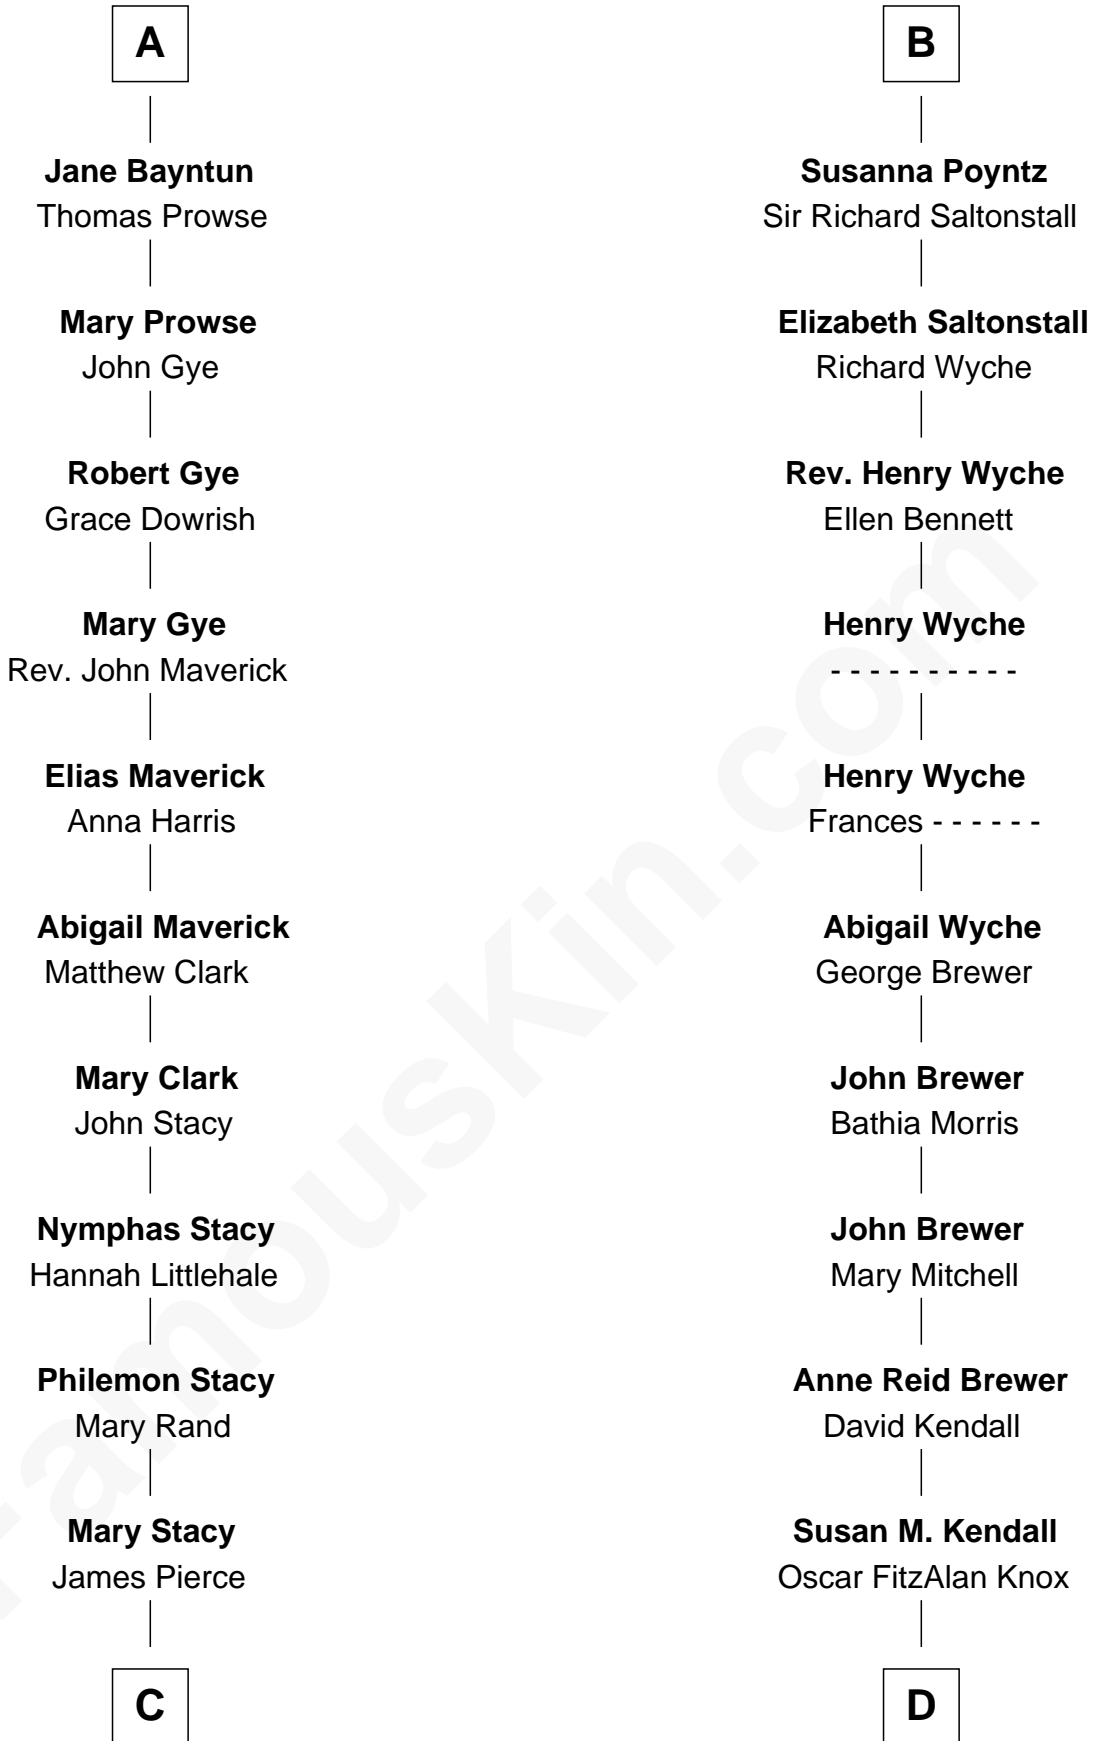

FamousKin.com

Relationship Chart of

Barbara (Pierce) Bush

First Lady of President George H.W. Bush

20th cousin 1 time removed of

Truman Capote

Author of In Cold Blood

C

Gen. James Pierce

Chloe Holbrook

Jonas James Pierce

Kate Pritzel

Scott Pierce

Mabel Marvin

Marvin Pierce

Pauline Robinson

Barbara (Pierce) Bush

First Lady of George H.W. Bush

D

John Brewer Knox

Lula Margaret Dinkins

Mabel Knox

Archulus Persons

Archulus Persons