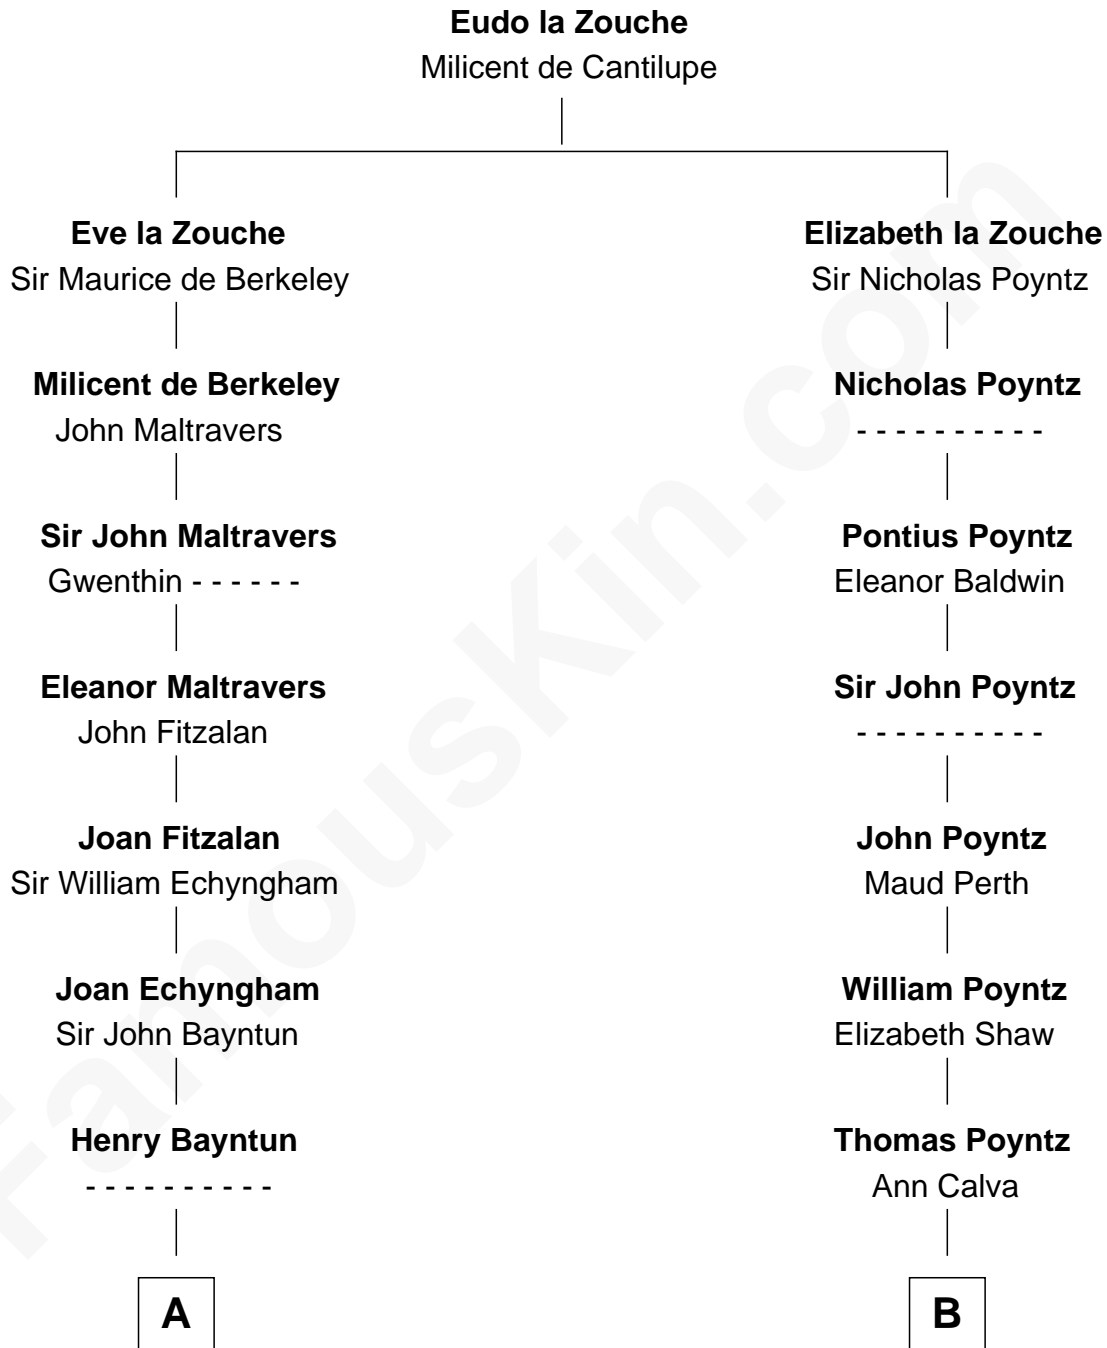

FamousKin.com

Relationship Chart of

Barbara (Pierce) Bush

First Lady of President George H.W. Bush

20th cousin 1 time removed of

Truman Capote

Author of In Cold Blood

C

Gen. James Pierce

Chloe Holbrook

Jonas James Pierce

Kate Pritzel

Scott Pierce

Mabel Marvin

Marvin Pierce

Pauline Robinson