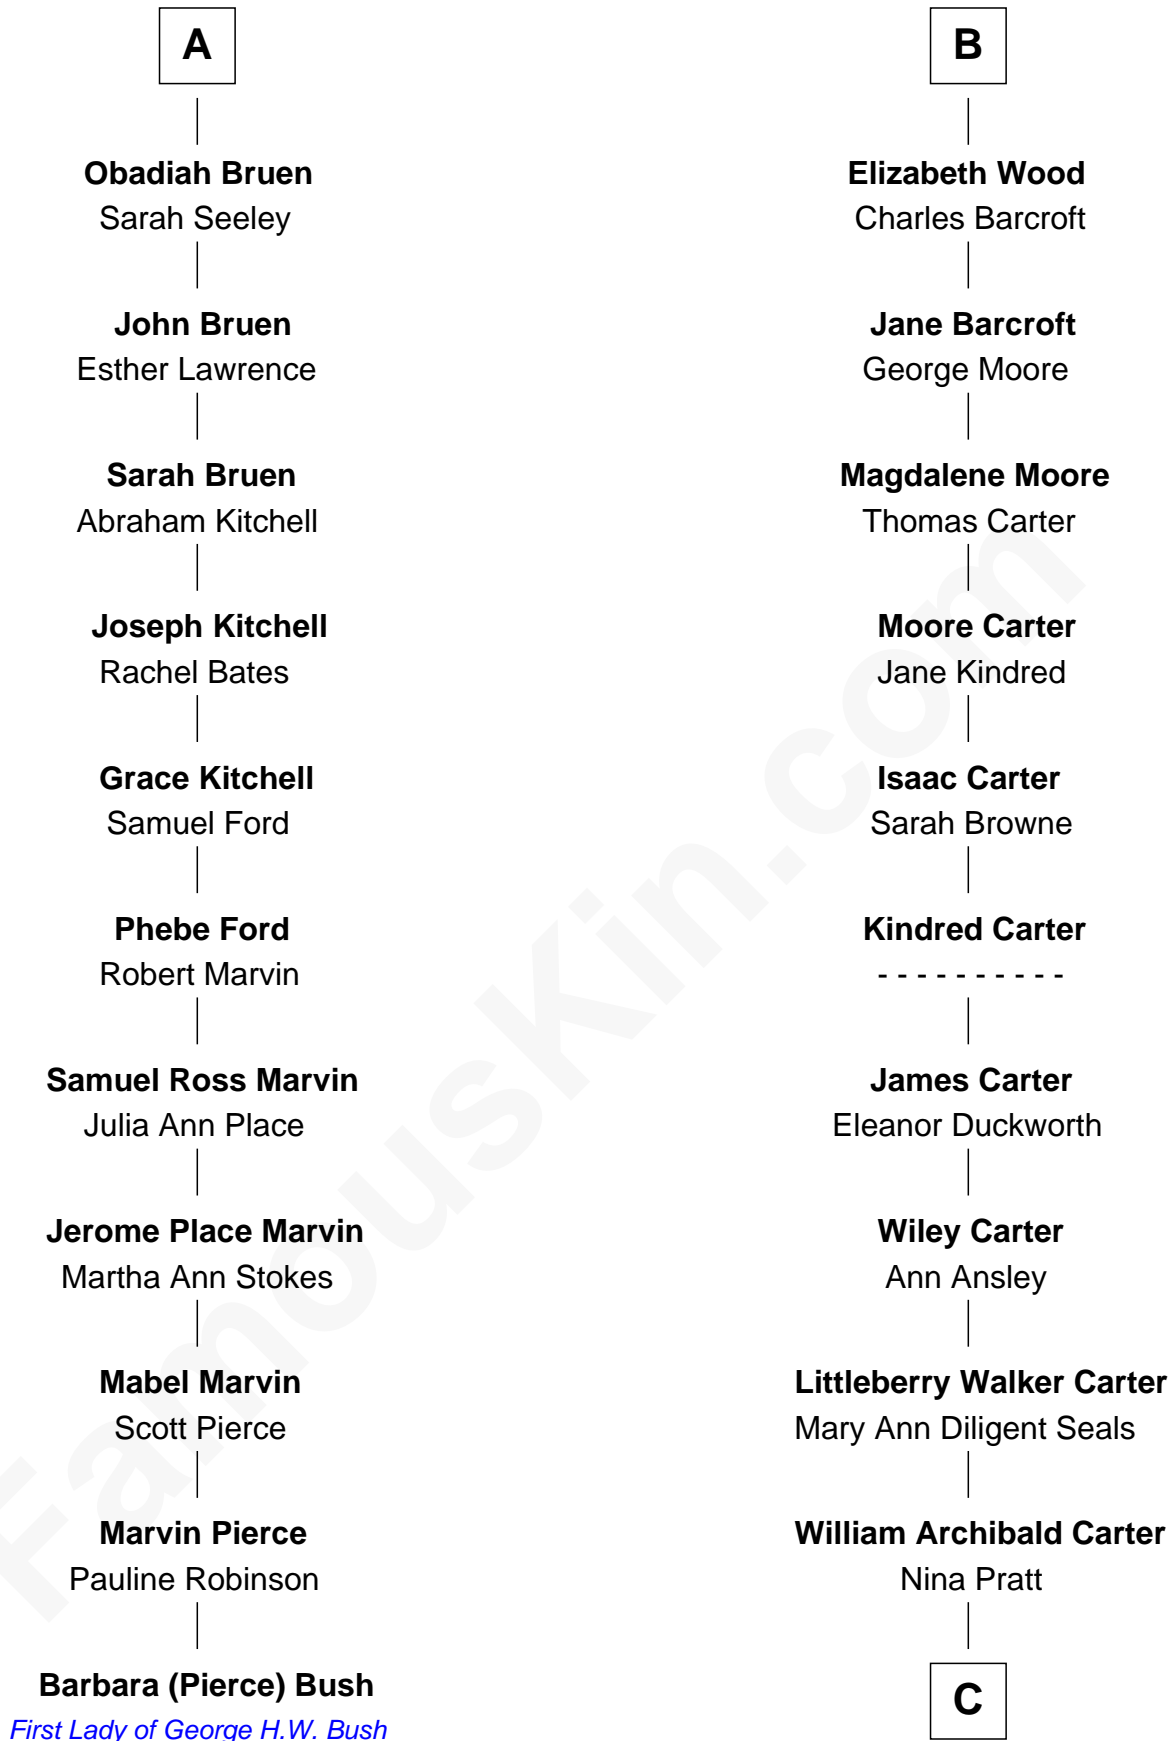

FamousKin.com

Relationship Chart of

Barbara (Pierce) Bush

First Lady of President George H.W. Bush

17th cousin 1 time removed of

Jimmy Carter

39th U.S. President

Maud de Swinnerton

Sir William Booth

Ellen Montgomery

Jane Booth

Sir Thomas Holford

Dorothy Holford

John Bruen

John Bruen

Anne Fox

Margaret Fychan

Owen Brereton

Elizabeth Salisbury

John Brereton

Margaret Wynn

Dorothy Brereton

Peter Wood

B

C

Earl Carter
Lillian Gordy

Jimmy Carter
39th U.S. President

FamousKin.com