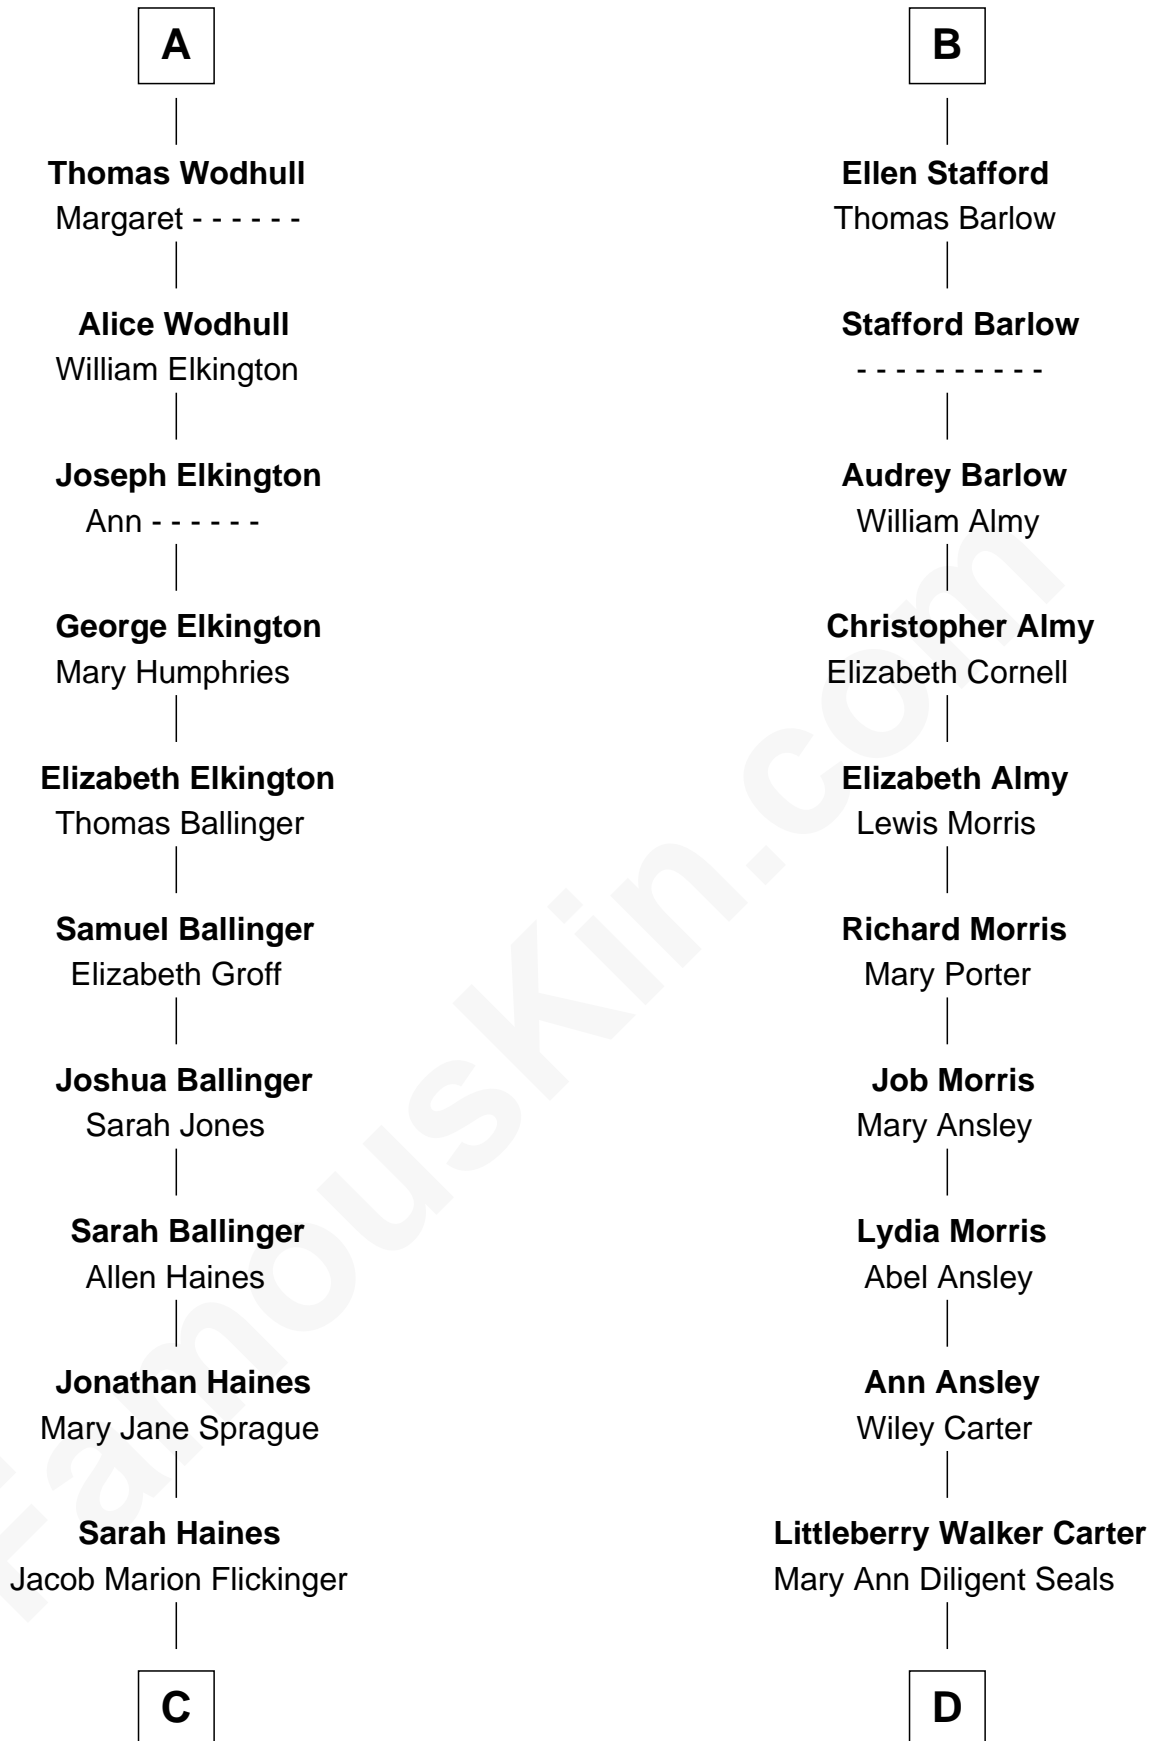

FamousKin.com

Relationship Chart of

Barbara (Pierce) Bush

First Lady of President George H.W. Bush

19th cousin of

Jimmy Carter

39th U.S. President

Sir Warin Trussell
Maud de St. Philibert

Sir Laurence Trussell
Matilda de Charnells

Sir William Trussell
Margery Ludlow

Isabel Trussell
Thomas Wodhull

John Wodhull
Joan Etwell

Fulk Wodhull
Anne Newenham

Lawrence Wodhull
Elizabeth Hall

Fulke Wodhull
Alice Wickliffe

Eleanor Aylesbury

Humphrey Stafford

Katherine Fray

Sir Humphrey Stafford

Margaret Fogge

Sir Humphrey Stafford

Margaret Tame

B

C

Lulu Dell Flickinger
James Edgar Robinson

Pauline Robinson
Marvin Pierce

Barbara (Pierce) Bush
First Lady of George H.W. Bush

D

William Archibald Carter
Nina Pratt

Earl Carter
Lillian Gordy

Jimmy Carter
39th U.S. President