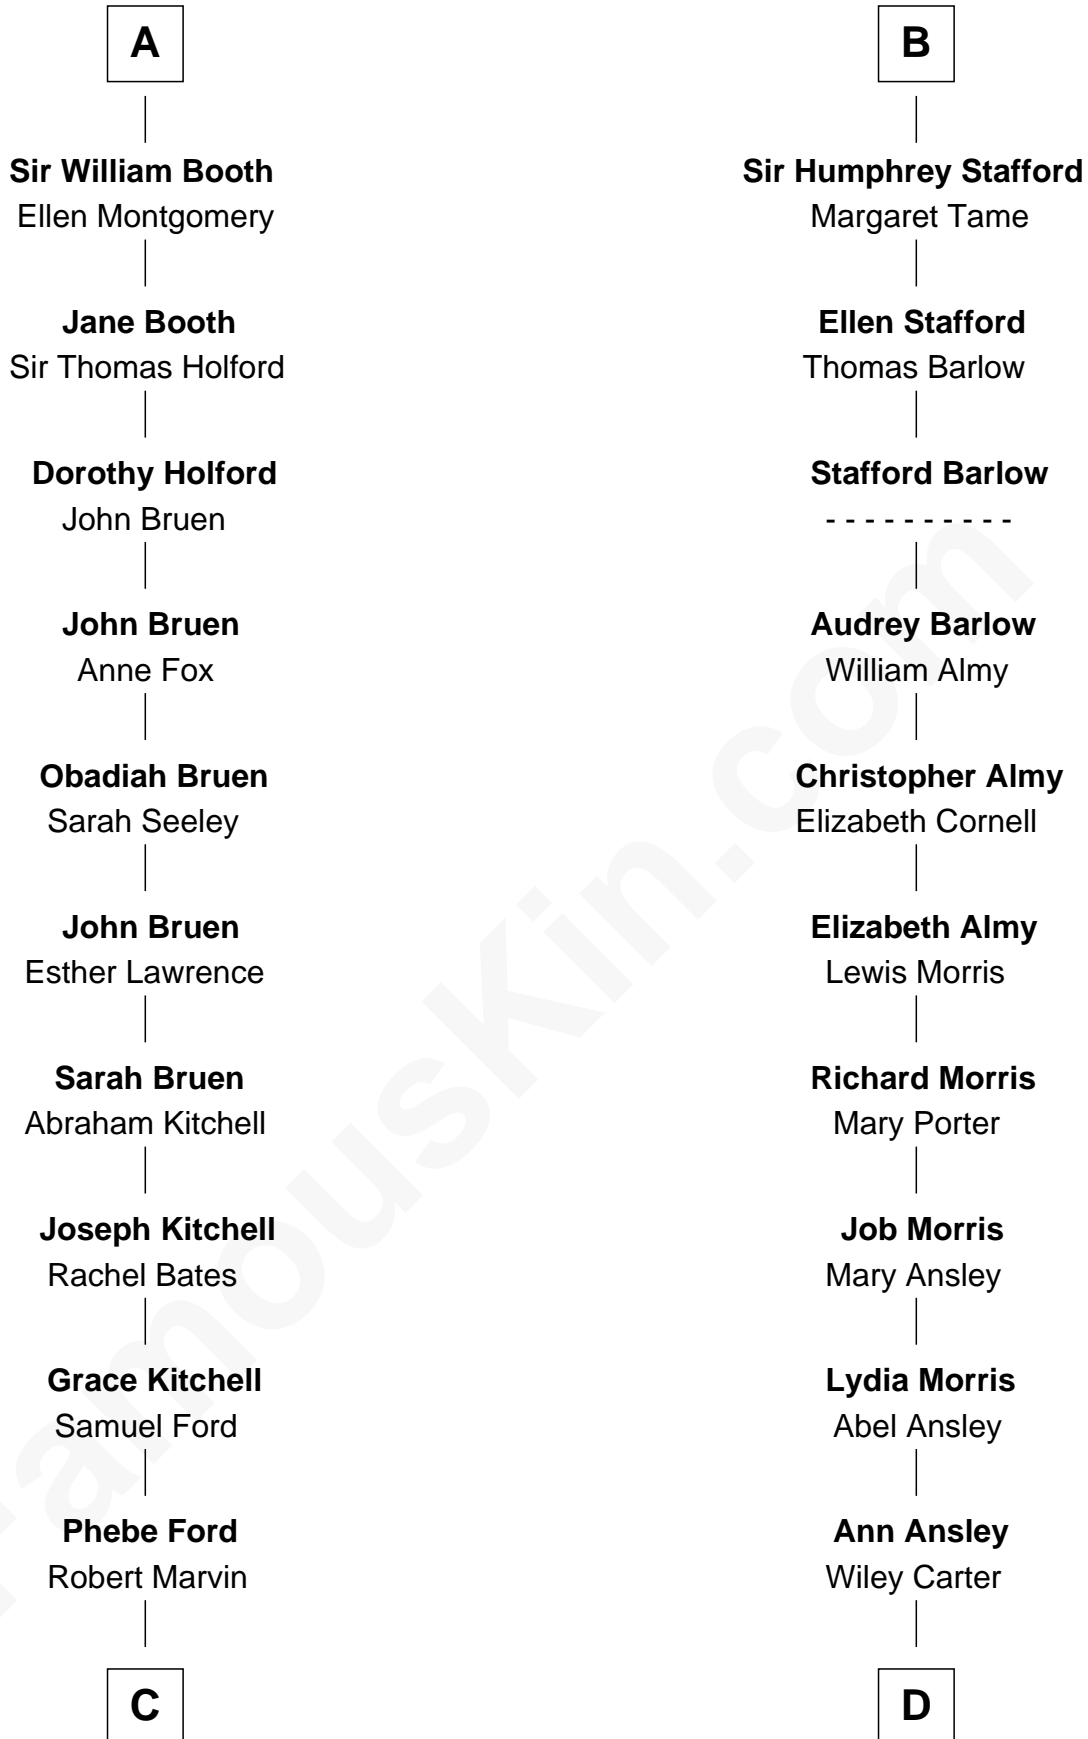

## Relationship Chart of

### Barbara (Pierce) Bush

*First Lady of President George H.W. Bush*

20th cousin 1 time removed of

**Jimmy Carter**

*39th U.S. President*

**Sir John de Hastang**

Eve - - - - -

**C**

**Samuel Ross Marvin**

Julia Ann Place

**Jerome Place Marvin**

Martha Ann Stokes

**Mabel Marvin**

Scott Pierce

**Marvin Pierce**

Pauline Robinson

**Barbara (Pierce) Bush**

*First Lady of George H.W. Bush*

**D**

**Littleberry Walker Carter**

Mary Ann Diligent Seals

**William Archibald Carter**

Nina Pratt

**Earl Carter**