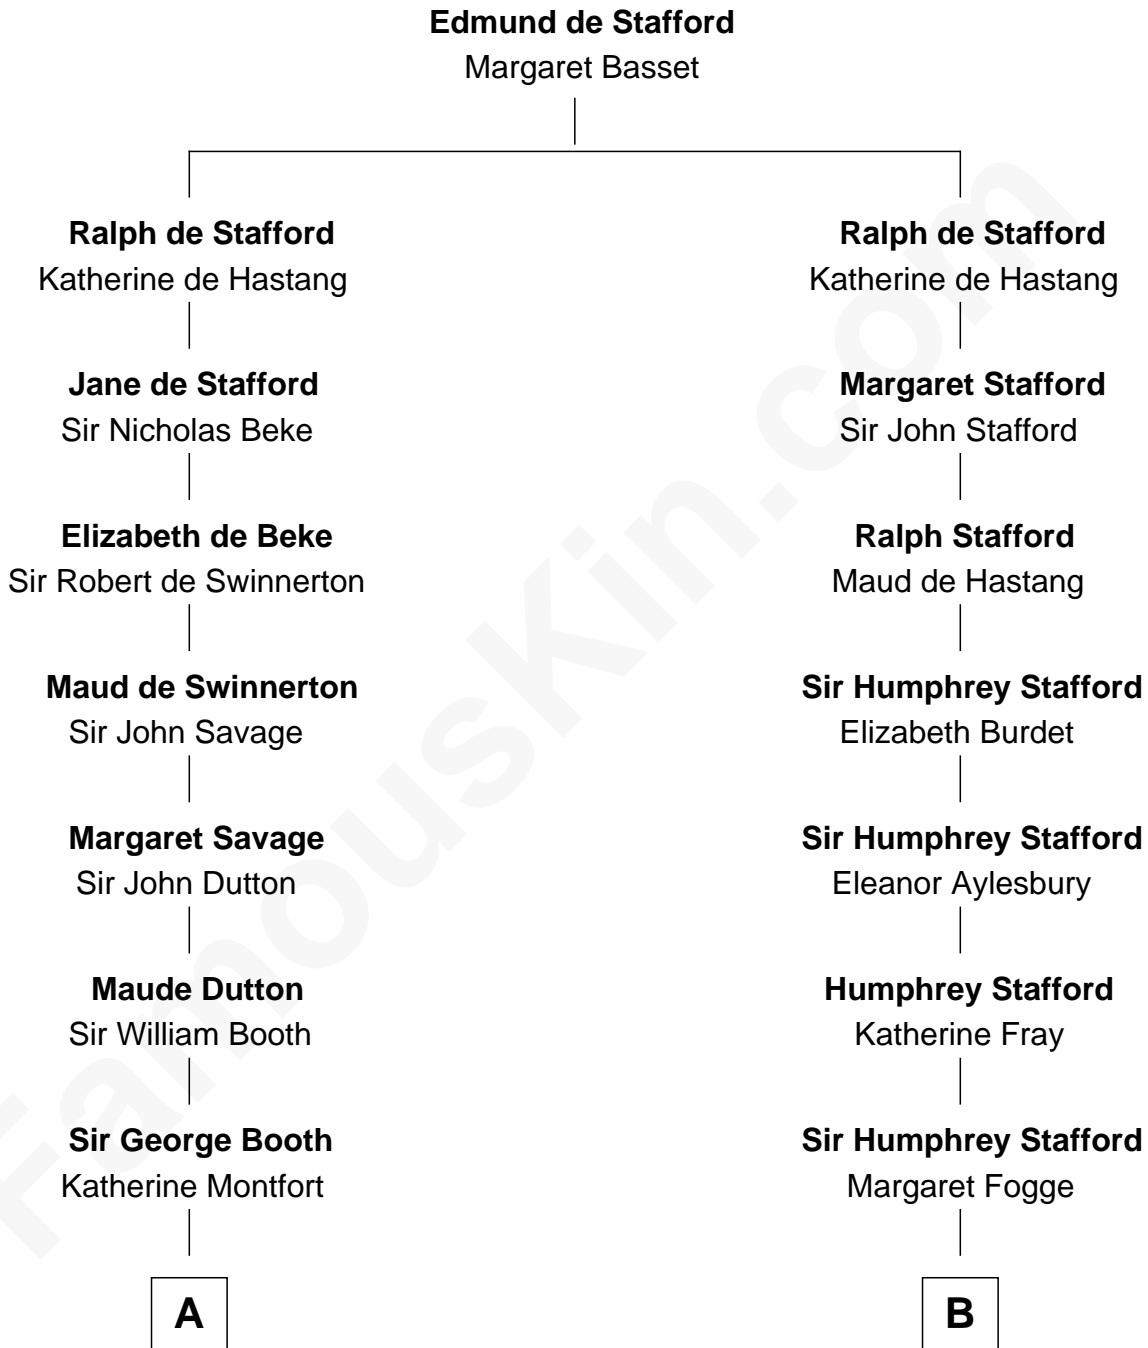

FamousKin.com

Relationship Chart of

Barbara (Pierce) Bush

First Lady of President George H.W. Bush

20th cousin 1 time removed of

Jimmy Carter

39th U.S. President

C

Samuel Ross Marvin

Julia Ann Place

Jerome Place Marvin

Martha Ann Stokes

Mabel Marvin

Scott Pierce

Marvin Pierce

Pauline Robinson

Barbara (Pierce) Bush

First Lady of George H.W. Bush

D

Littleberry Walker Carter

Mary Ann Diligent Seals

William Archibald Carter

Nina Pratt

Earl Carter