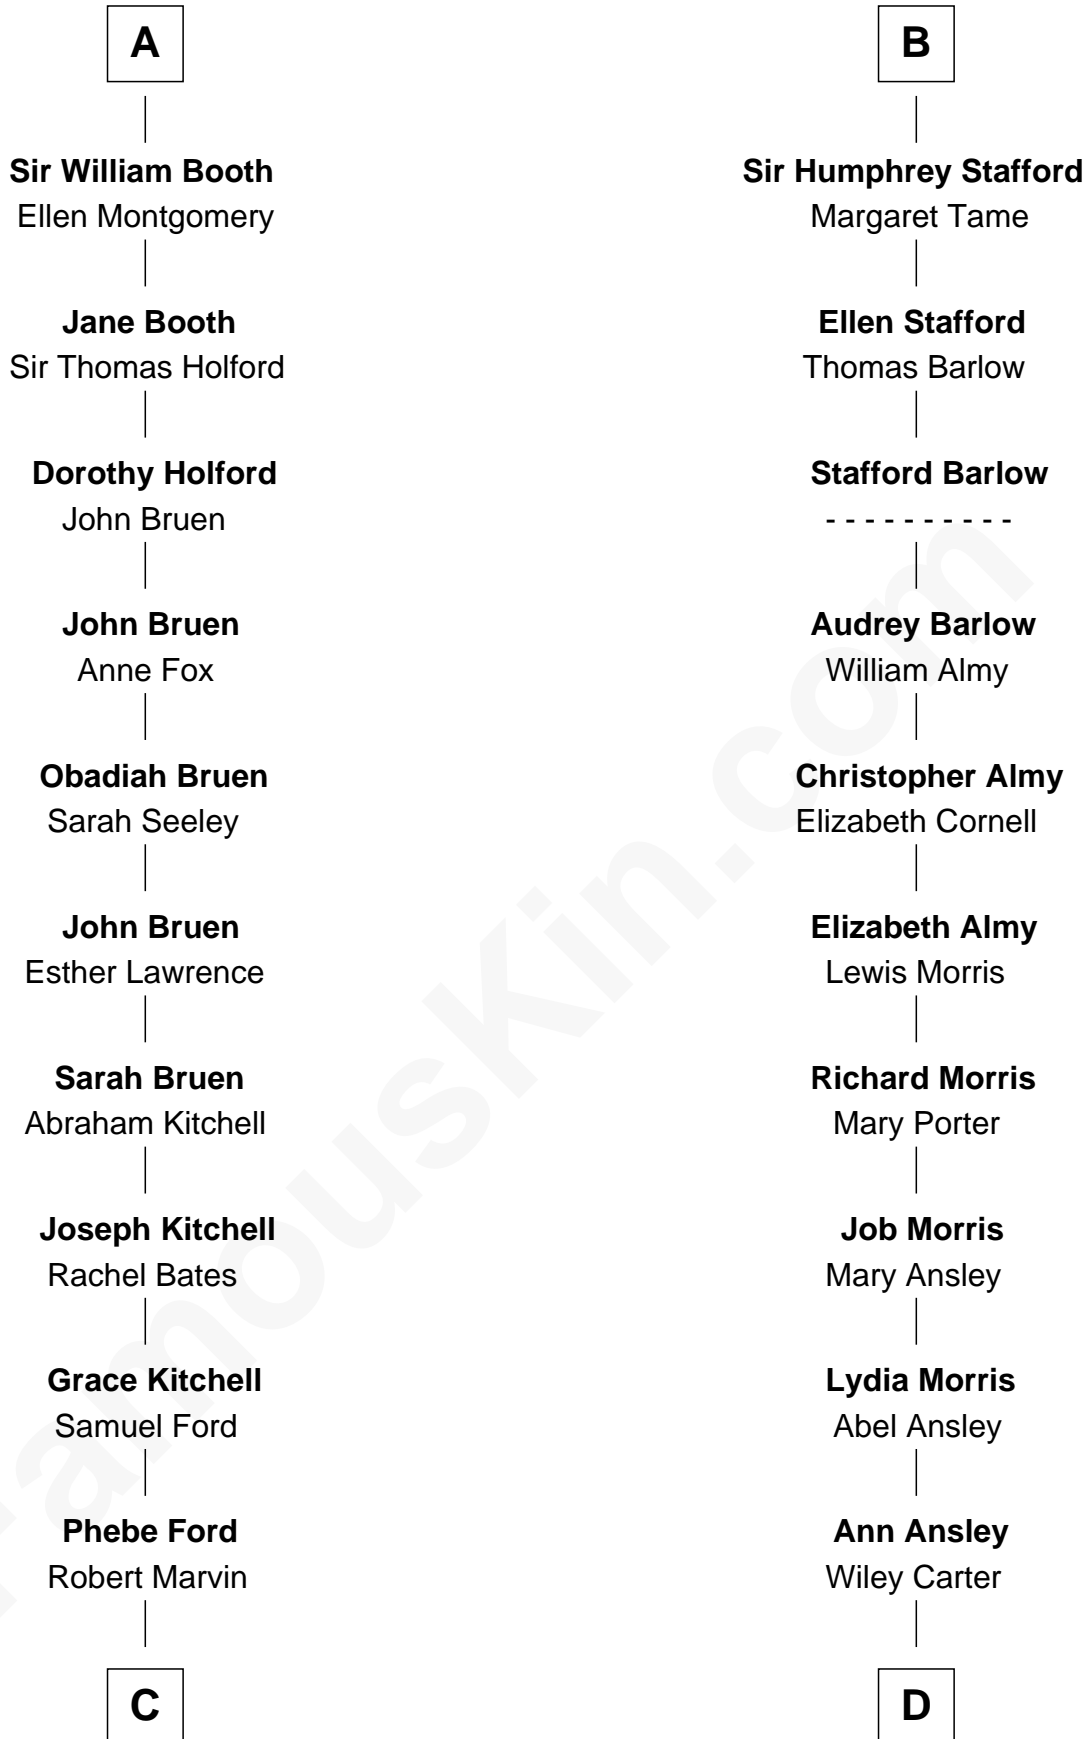

FamousKin.com

Relationship Chart of

Barbara (Pierce) Bush

First Lady of President George H.W. Bush

20th cousin 1 time removed of

Jimmy Carter

39th U.S. President

C

Samuel Ross Marvin

Julia Ann Place

Jerome Place Marvin

Martha Ann Stokes

Mabel Marvin

Scott Pierce

Marvin Pierce

Pauline Robinson

Barbara (Pierce) Bush

First Lady of George H.W. Bush

D

Littleberry Walker Carter

Mary Ann Diligent Seals

William Archibald Carter

Nina Pratt

Earl Carter