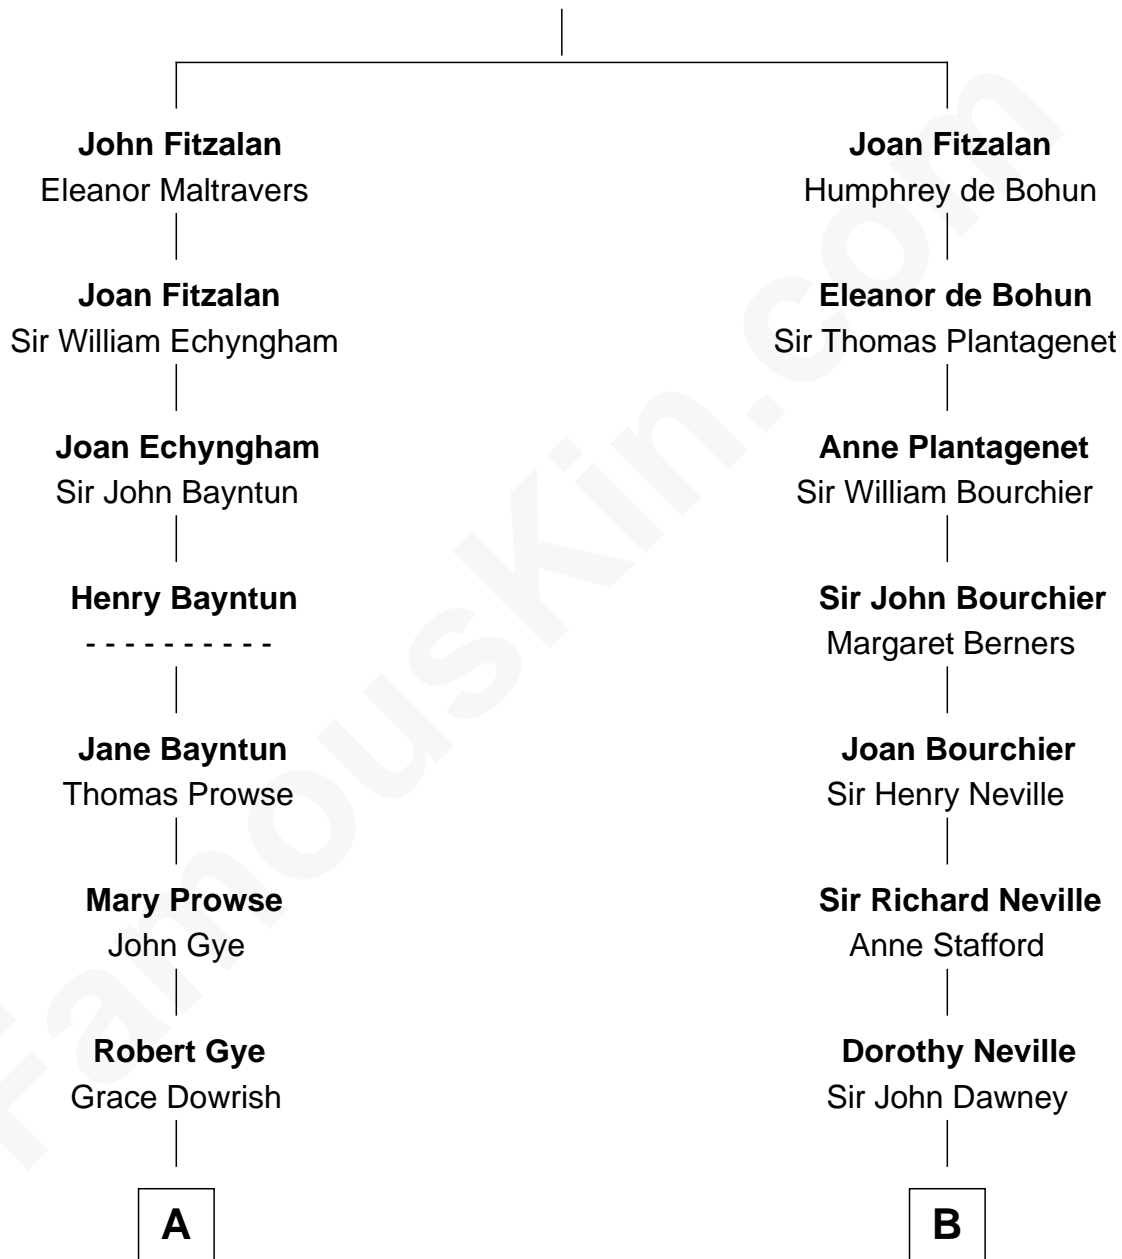

FamousKin.com

Relationship Chart of Barbara (Pierce) Bush

First Lady of President George H.W. Bush

18th cousin 2 times removed of

Jimmy Carter
39th U.S. President

Richard Fitzalan
Eleanor Plantagenet

C

Marvin Pierce
Pauline Robinson

Barbara (Pierce) Bush
First Lady of George H.W. Bush

D

James E. Pratt
Sophronia C. Cowan

Nina Pratt
William Archibald Carter

Earl Carter
Lillian Gordy

Jimmy Carter
39th U.S. President

FamousKin.com