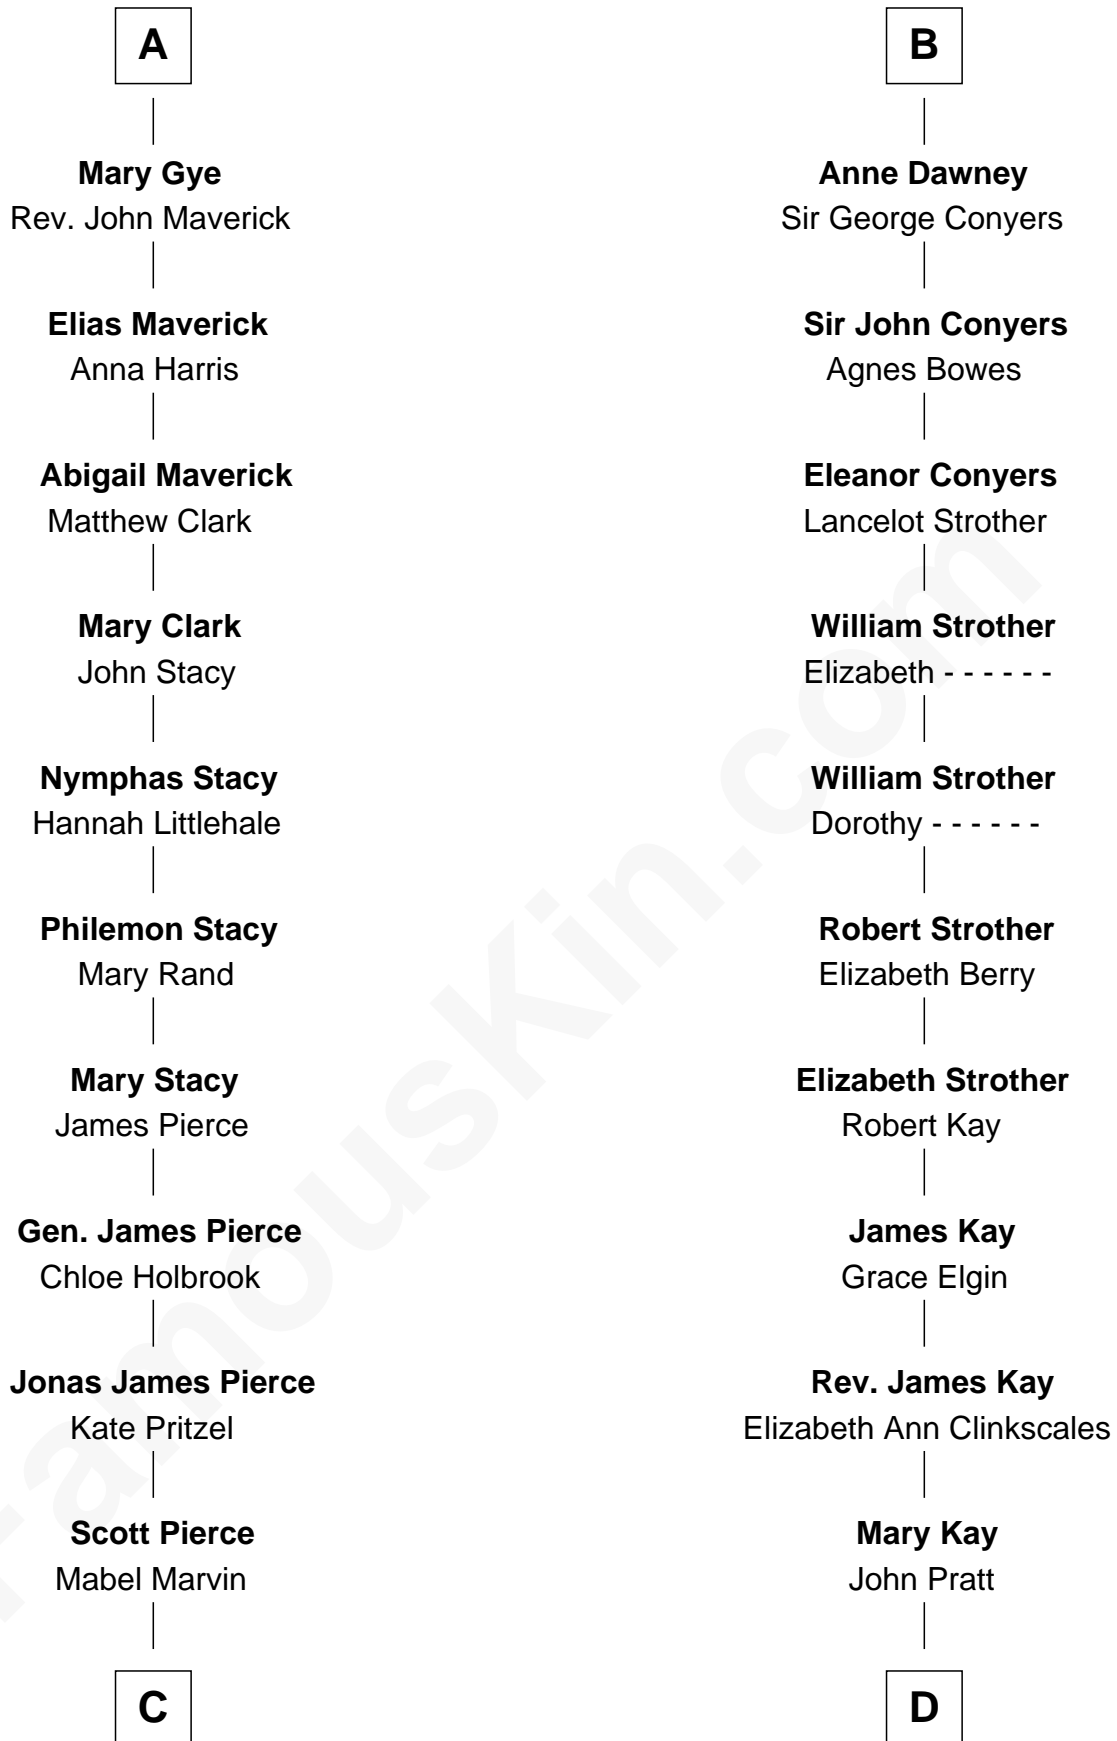

FamousKin.com

Relationship Chart of Barbara (Pierce) Bush

First Lady of President George H.W. Bush

18th cousin 2 times removed of

Jimmy Carter
39th U.S. President

Richard Fitzalan
Eleanor Plantagenet

C

Marvin Pierce
Pauline Robinson

Barbara (Pierce) Bush
First Lady of George H.W. Bush

D

James E. Pratt
Sophronia C. Cowan

Nina Pratt
William Archibald Carter

Earl Carter
Lillian Gordy

Jimmy Carter
39th U.S. President

FamousKin.com