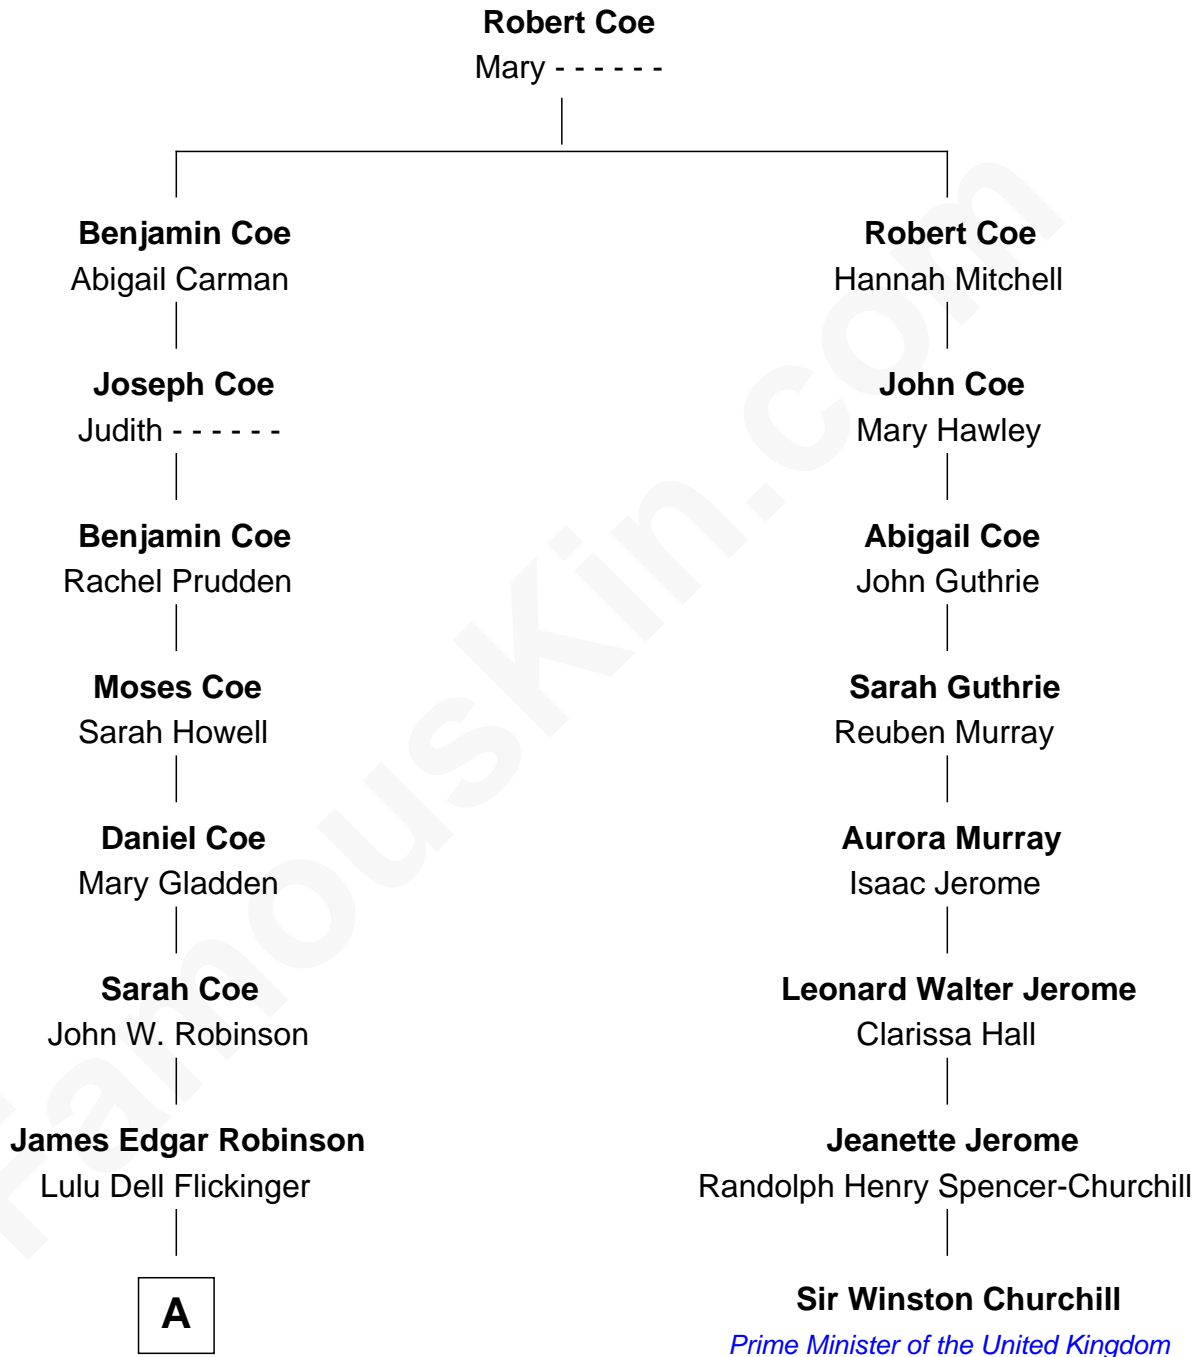

FamousKin.com

Relationship Chart of

Barbara (Pierce) Bush

First Lady of President George H.W. Bush

7th cousin 1 time removed of

Sir Winston Churchill

Prime Minister of the United Kingdom

A

—
Pauline Robinson

Marvin Pierce

—
Barbara (Pierce) Bush

First Lady of George H.W. Bush

FamousKin.com