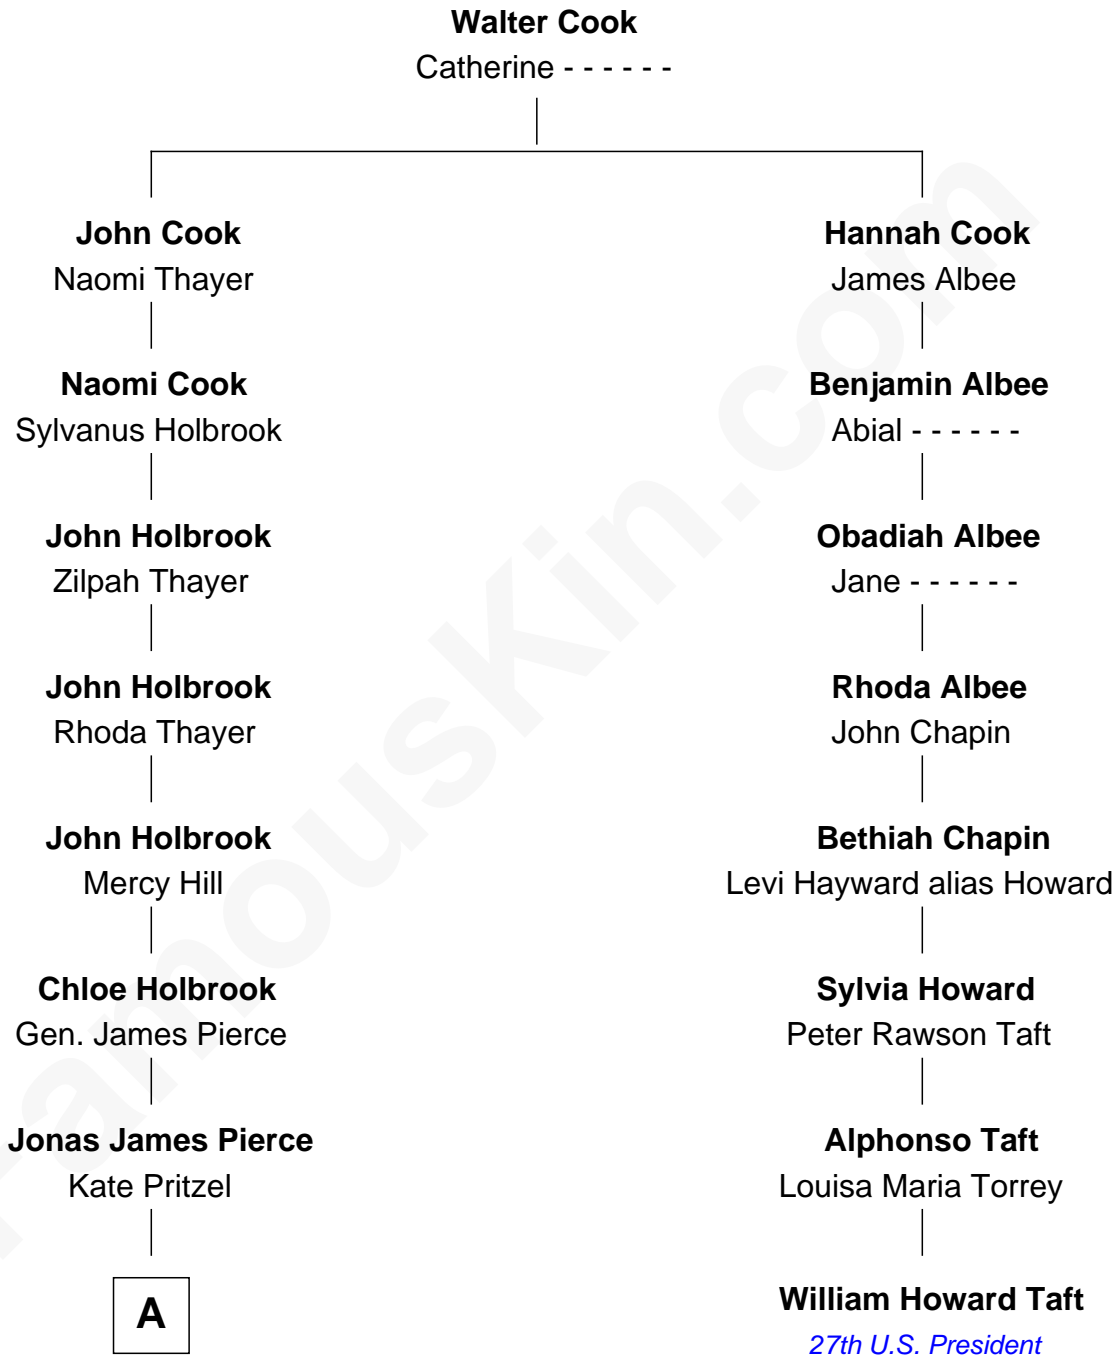

# FamousKin.com

## Relationship Chart of Barbara (Pierce) Bush

*First Lady of President George H.W. Bush*

7th cousin 2 times removed of

**William Howard Taft**

*27th U.S. President*

**A**

—  
**Scott Pierce**  
Mabel Marvin

—  
**Marvin Pierce**  
Pauline Robinson

—  
**Barbara (Pierce) Bush**  
*First Lady of George H.W. Bush*

FamousKin.com