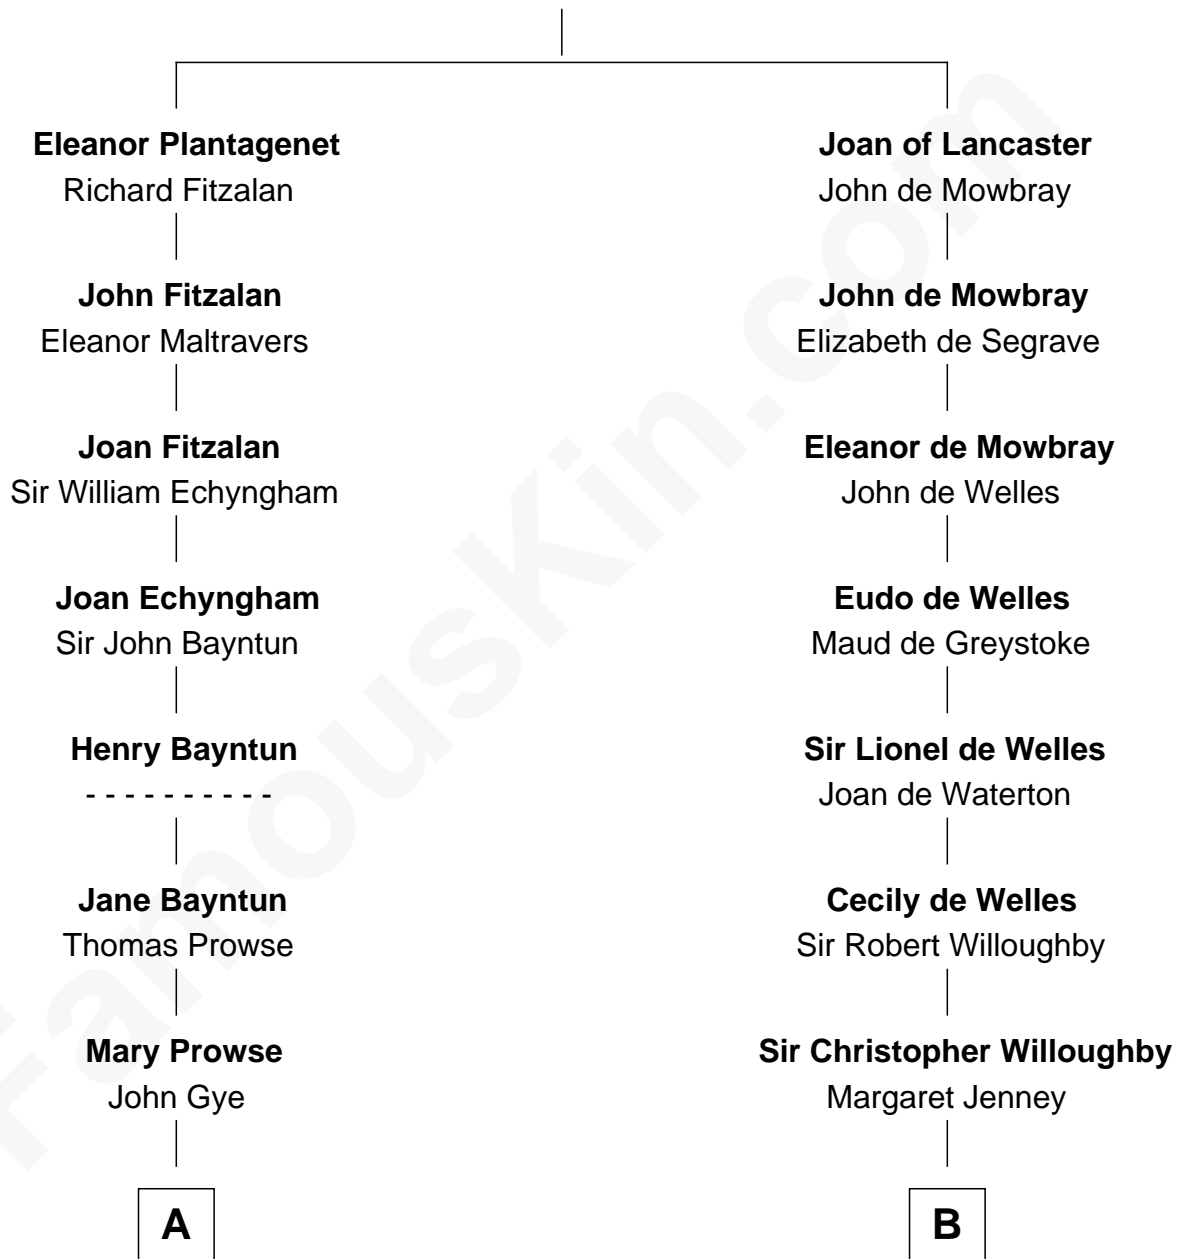

FamousKin.com

Relationship Chart of

Barbara (Pierce) Bush

First Lady of President George H.W. Bush

19th cousin of

William Howard Taft

27th U.S. President

Henry Plantagenet
Maud de Chaworth

C

Scott Pierce
Mabel Marvin

Marvin Pierce
Pauline Robinson

Barbara (Pierce) Bush
First Lady of George H.W. Bush

D

Peter Rawson Taft
Sylvia Howard

Alphonso Taft
Louisa Maria Torrey

William Howard Taft
27th U.S. President

FamousKin.com