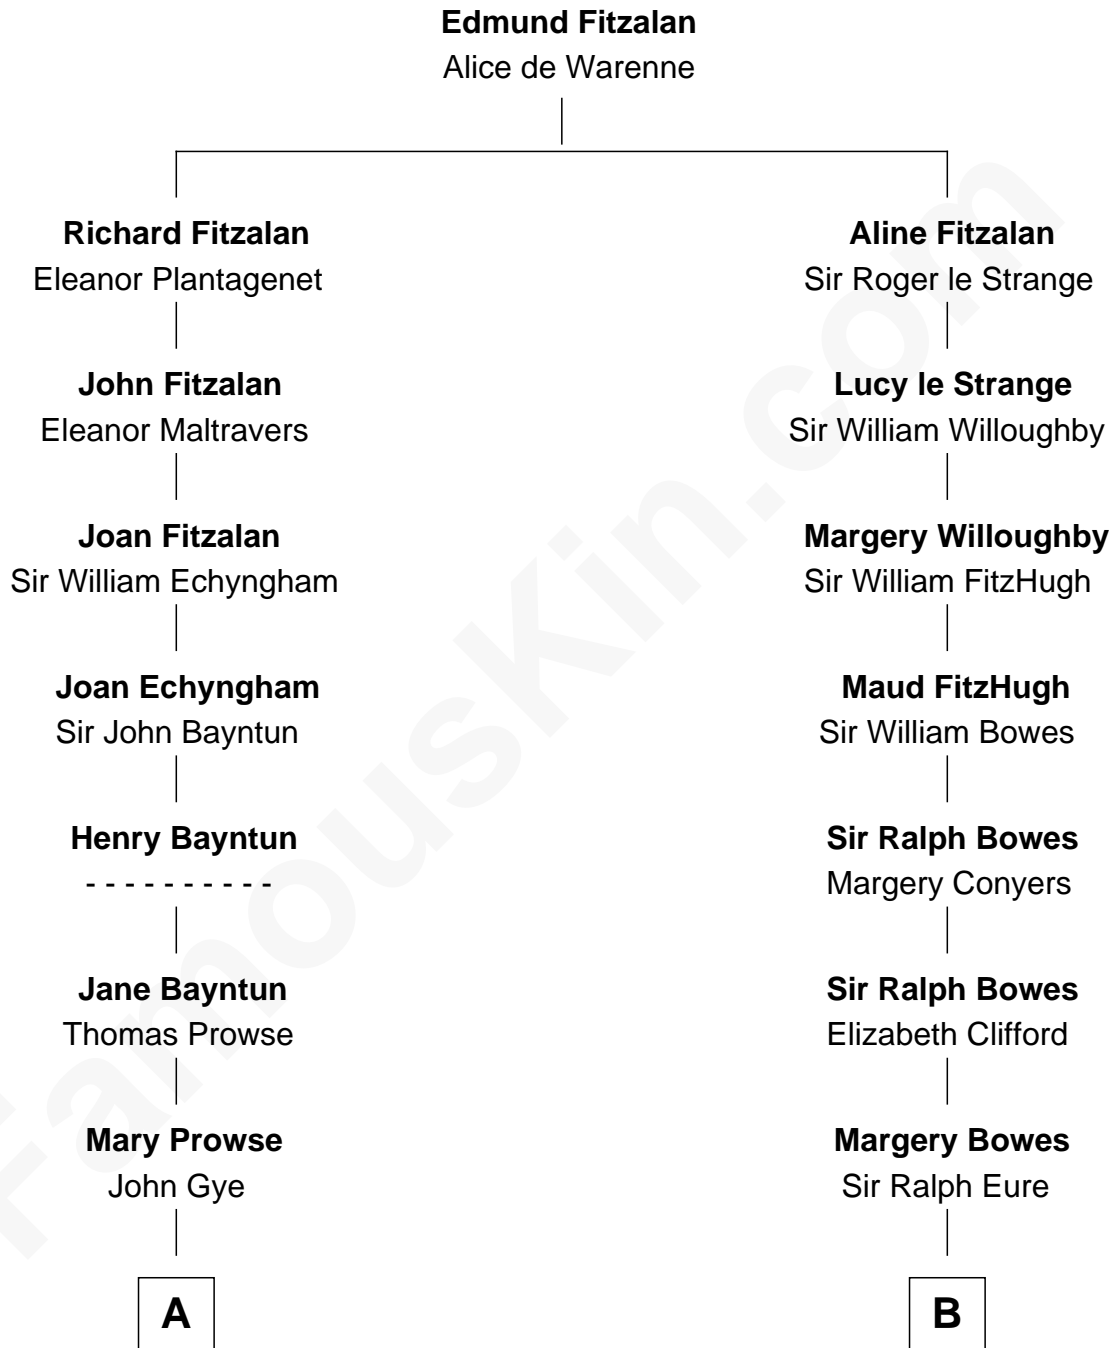

FamousKin.com

Relationship Chart of Barbara (Pierce) Bush

First Lady of President George H.W. Bush

17th cousin 2 times removed of

William Howard Taft

27th U.S. President

C

—
Scott Pierce
Mabel Marvin

—
Marvin Pierce
Pauline Robinson

—
Barbara (Pierce) Bush
First Lady of George H.W. Bush

FamousKin.com