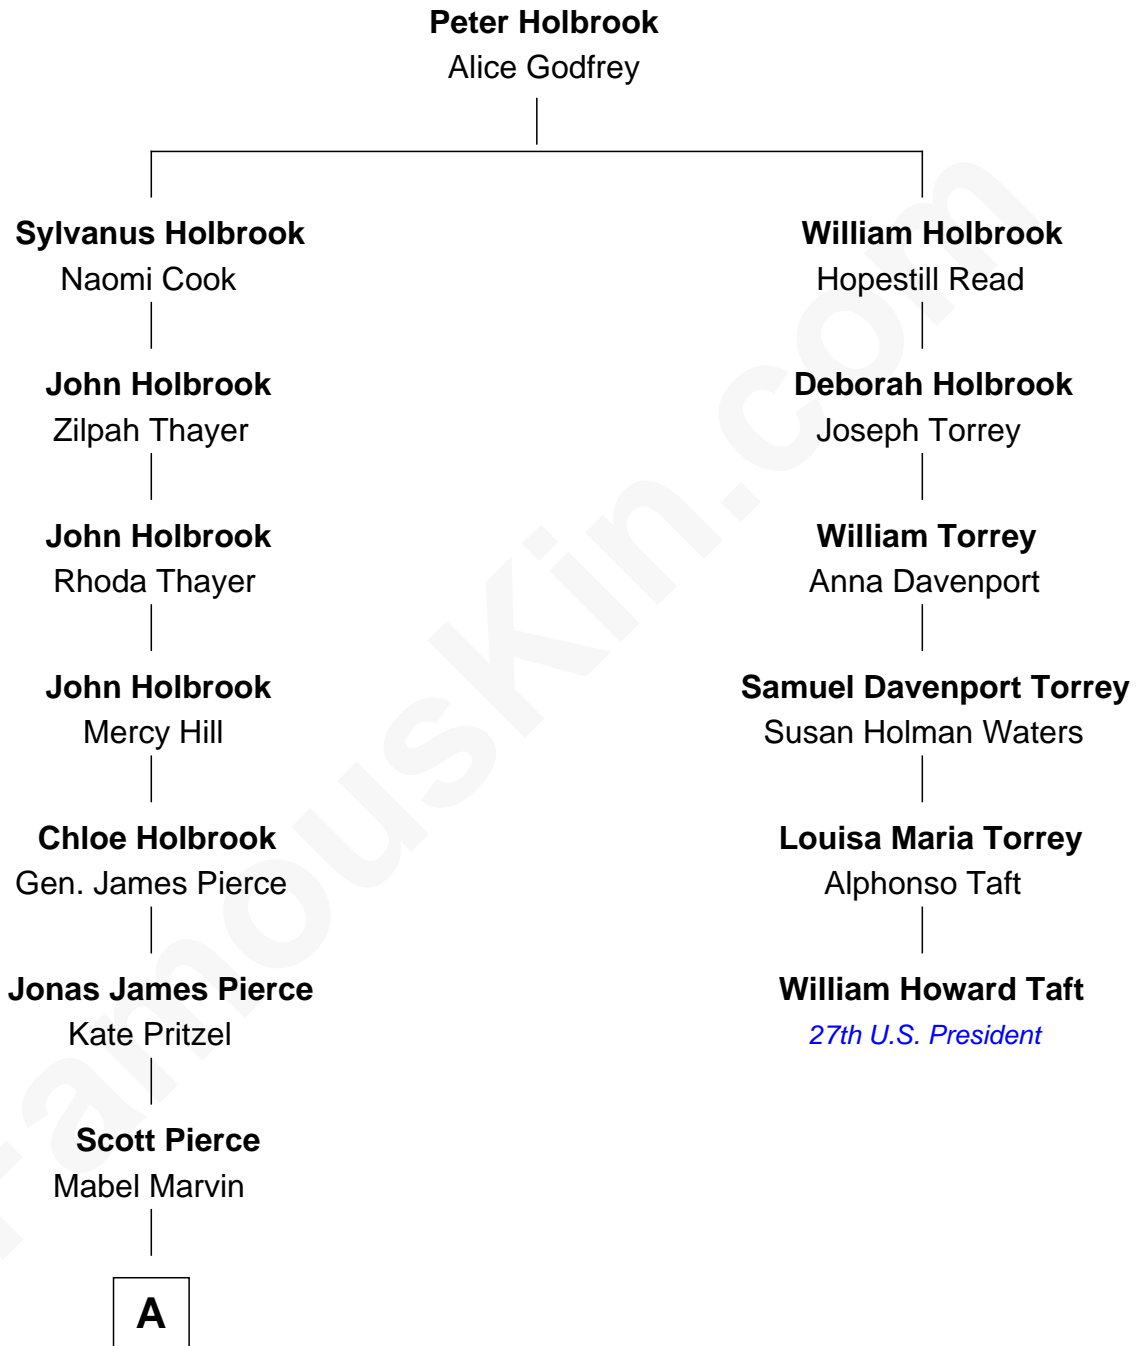

FamousKin.com

Relationship Chart of Barbara (Pierce) Bush

First Lady of President George H.W. Bush

5th cousin 3 times removed of

William Howard Taft

27th U.S. President

A

—
Marvin Pierce
Pauline Robinson

—
Barbara (Pierce) Bush
First Lady of George H.W. Bush

FamousKin.com