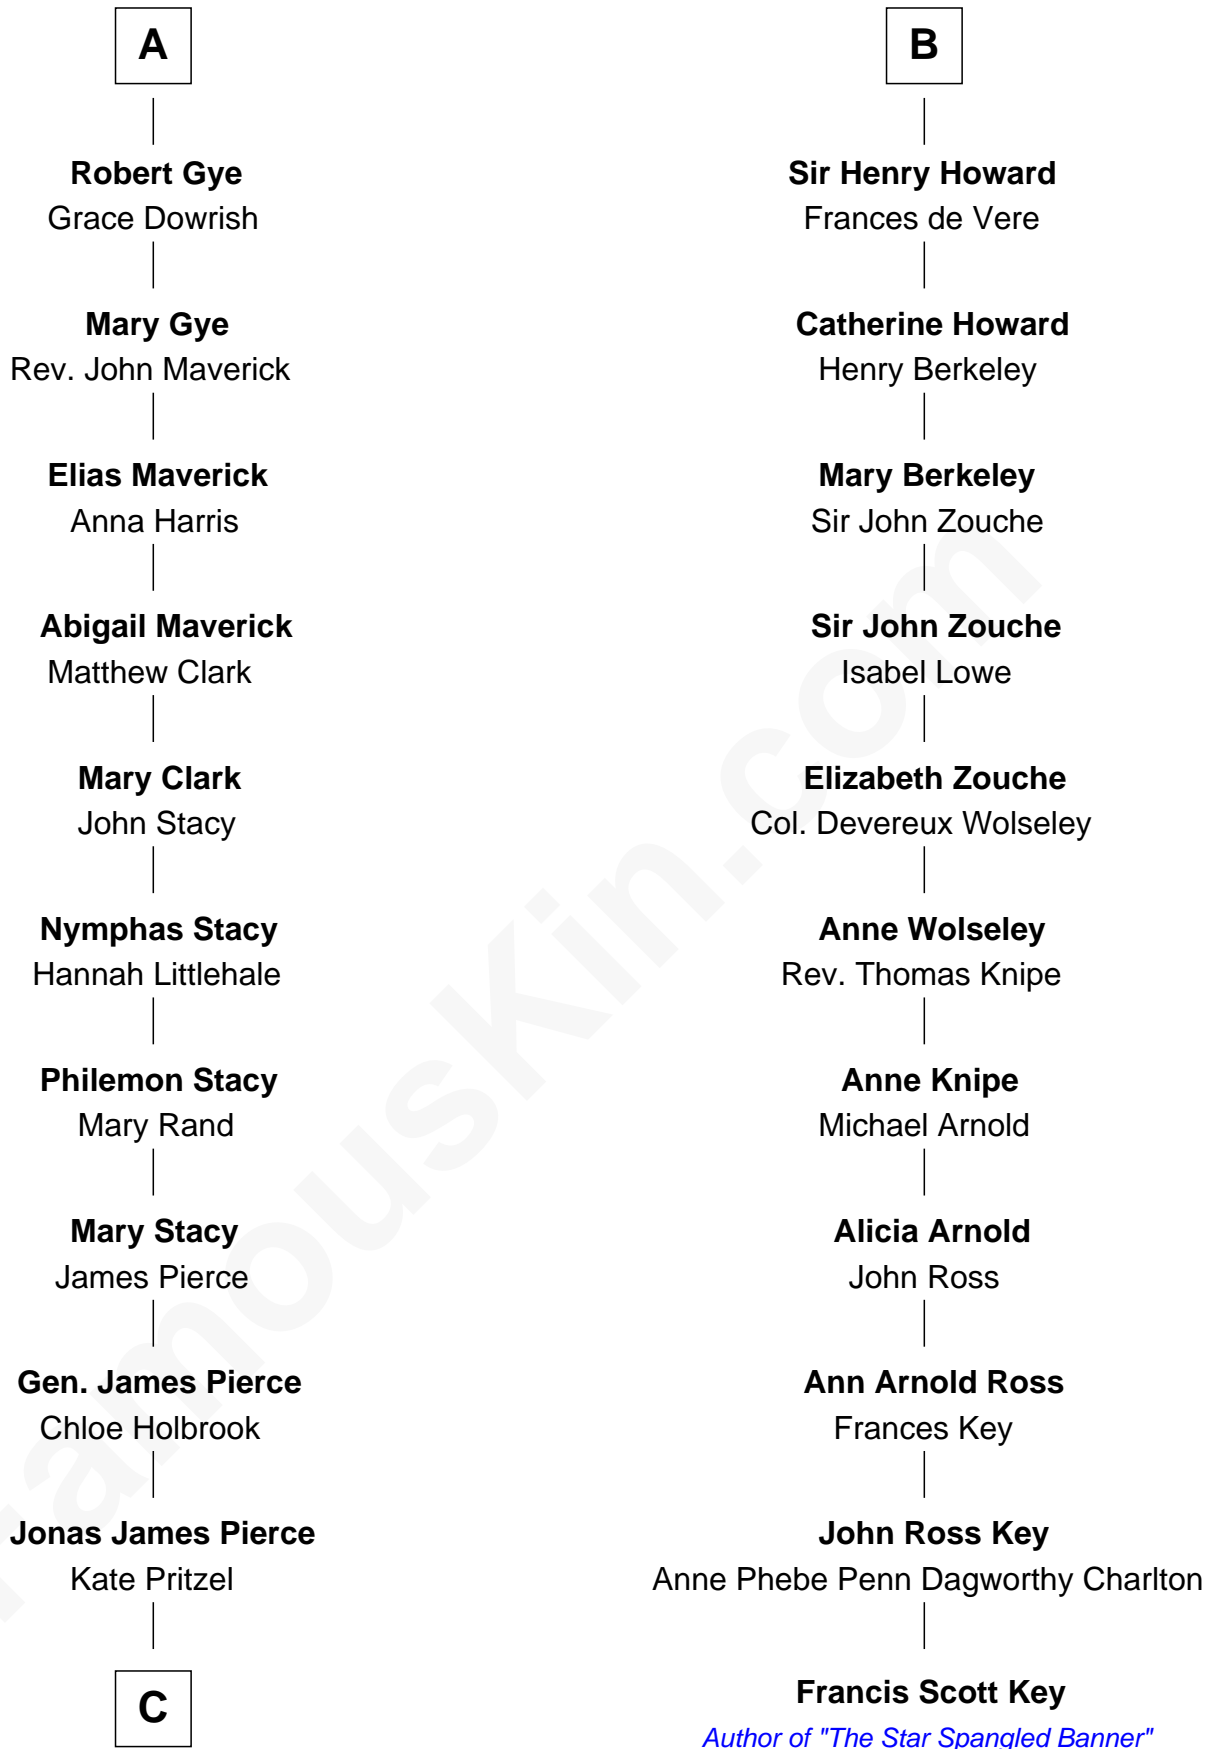

FamousKin.com

Relationship Chart of

Barbara (Pierce) Bush

First Lady of President George H.W. Bush

17th cousin 2 times removed of

Francis Scott Key

Author of "The Star Spangled Banner"

C

—
Scott Pierce
Mabel Marvin

—
Marvin Pierce
Pauline Robinson

—
Barbara (Pierce) Bush
First Lady of George H.W. Bush

FamousKin.com