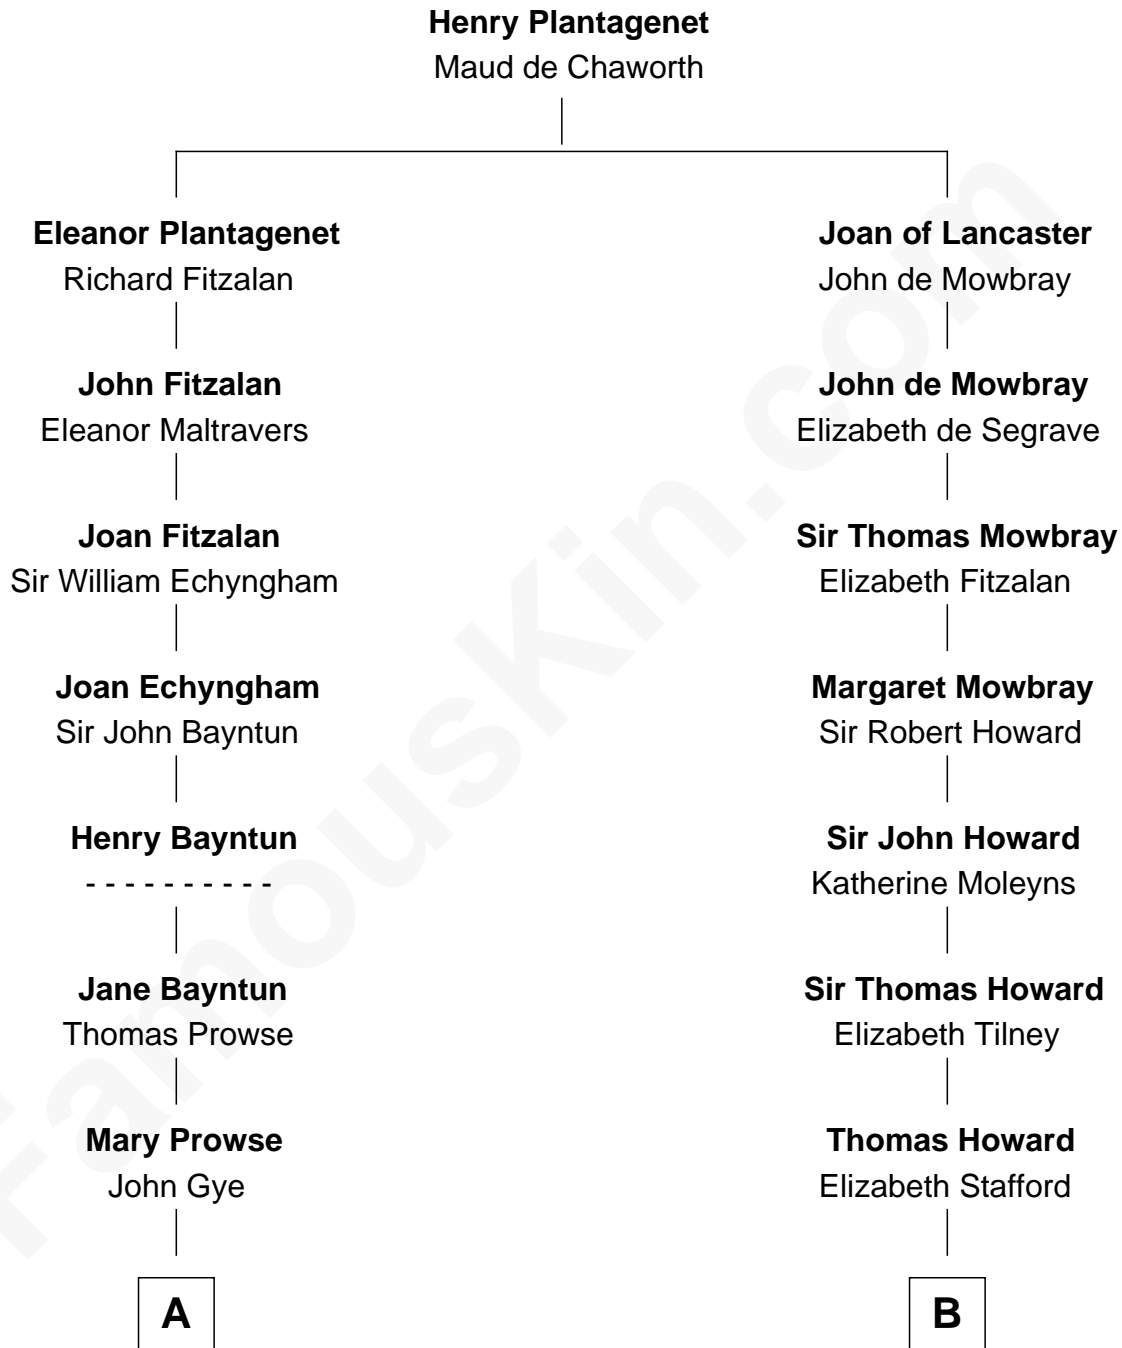

FamousKin.com

Relationship Chart of

Barbara (Pierce) Bush

First Lady of President George H.W. Bush

17th cousin 2 times removed of

Francis Scott Key

Author of "The Star Spangled Banner"

C

—
Scott Pierce
Mabel Marvin

—
Marvin Pierce
Pauline Robinson

—
Barbara (Pierce) Bush
First Lady of George H.W. Bush

FamousKin.com