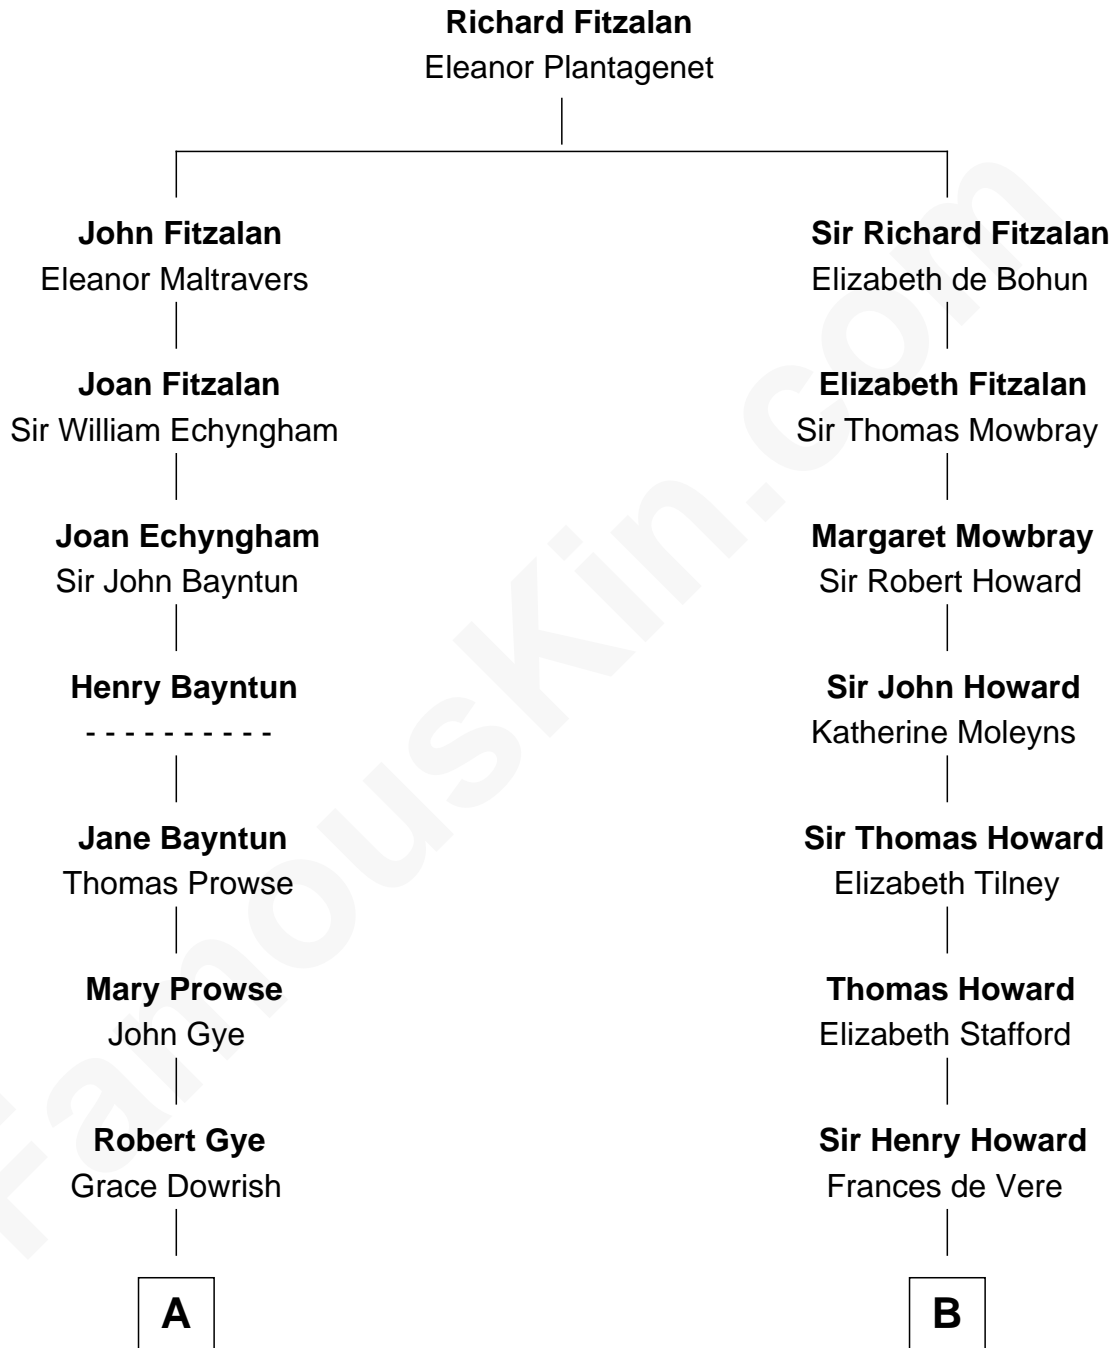

FamousKin.com

Relationship Chart of

Barbara (Pierce) Bush

First Lady of President George H.W. Bush

16th cousin 2 times removed of

Francis Scott Key

Author of "The Star Spangled Banner"

C

Marvin Pierce
Pauline Robinson

Barbara (Pierce) Bush
First Lady of George H.W. Bush

FamousKin.com