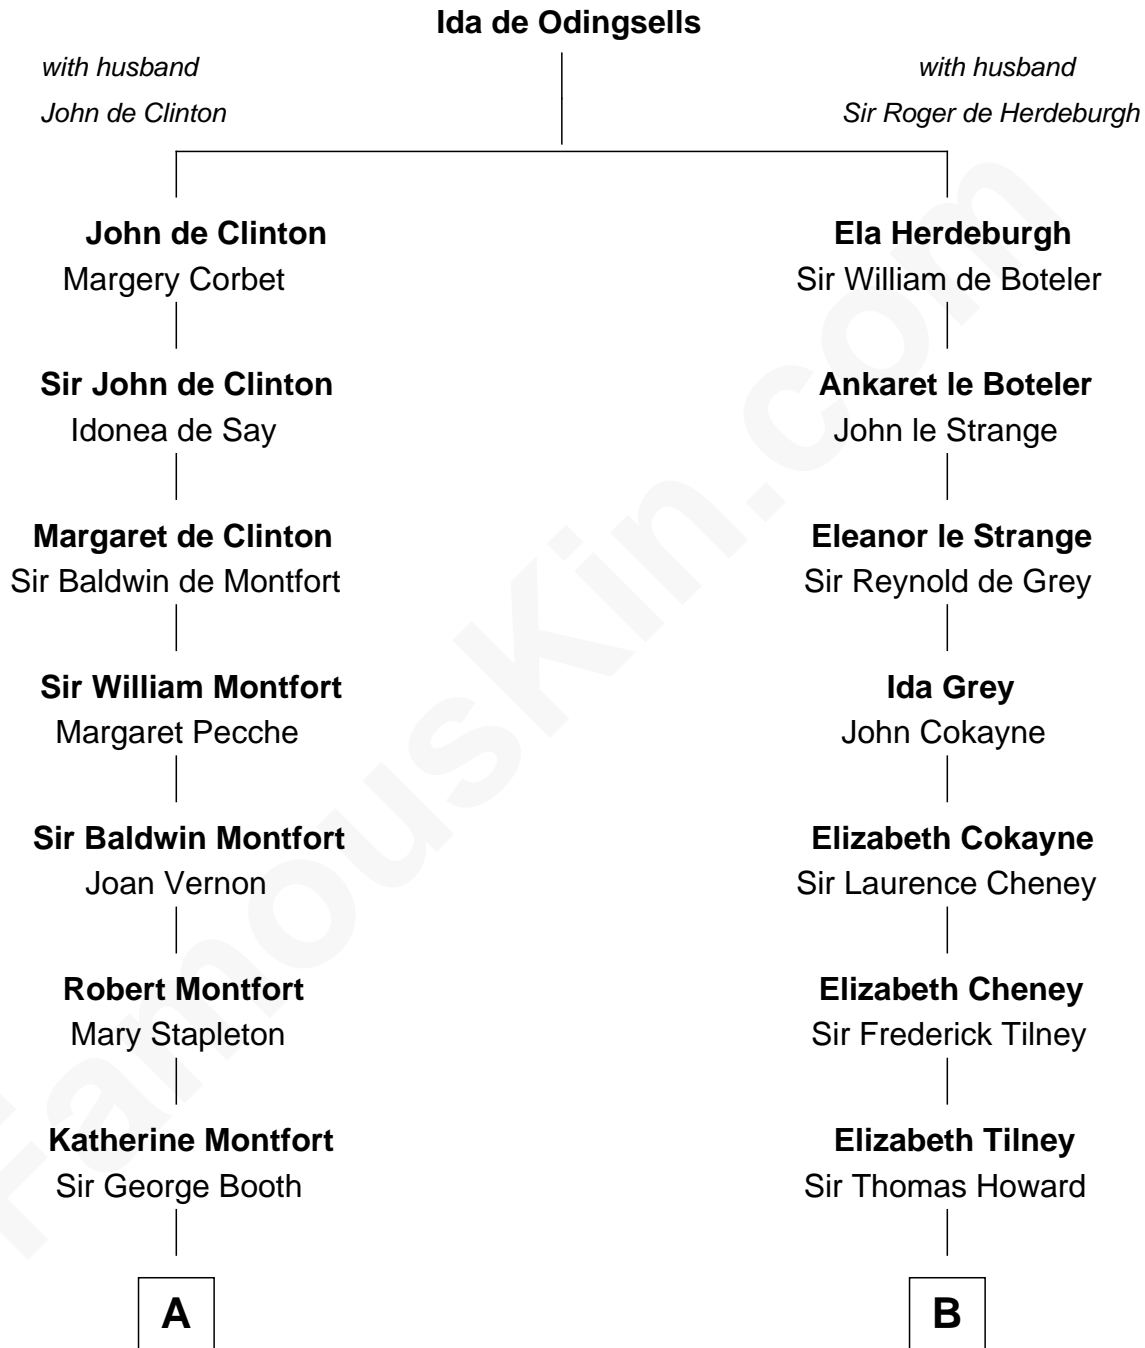

FamousKin.com

Relationship Chart of

Barbara (Pierce) Bush

First Lady of President George H.W. Bush

18th cousin 3 times removed of

Francis Scott Key

Author of "The Star Spangled Banner"

C

Samuel Ross Marvin

Julia Ann Place

Jerome Place Marvin

Martha Ann Stokes

Mabel Marvin

Scott Pierce

Marvin Pierce

Pauline Robinson