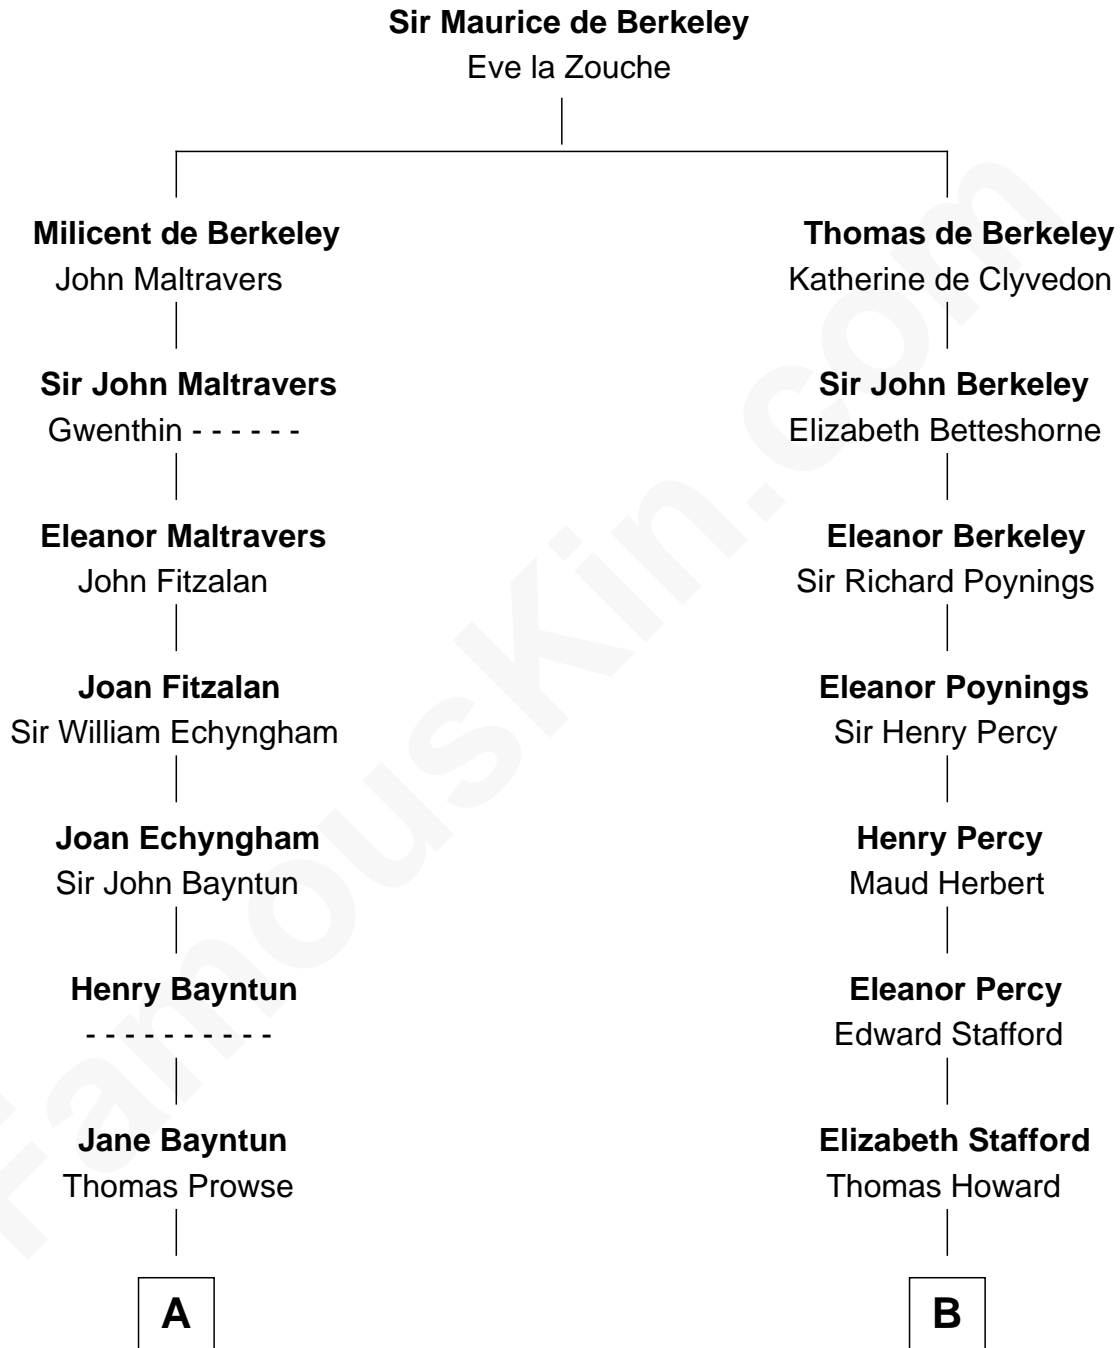

FamousKin.com

Relationship Chart of

Barbara (Pierce) Bush

First Lady of President George H.W. Bush

17th cousin 3 times removed of

Francis Scott Key

Author of "The Star Spangled Banner"

C

Jonas James Pierce

Kate Pritzel

Scott Pierce

Mabel Marvin

Marvin Pierce

Pauline Robinson

Barbara (Pierce) Bush

First Lady of George H.W. Bush