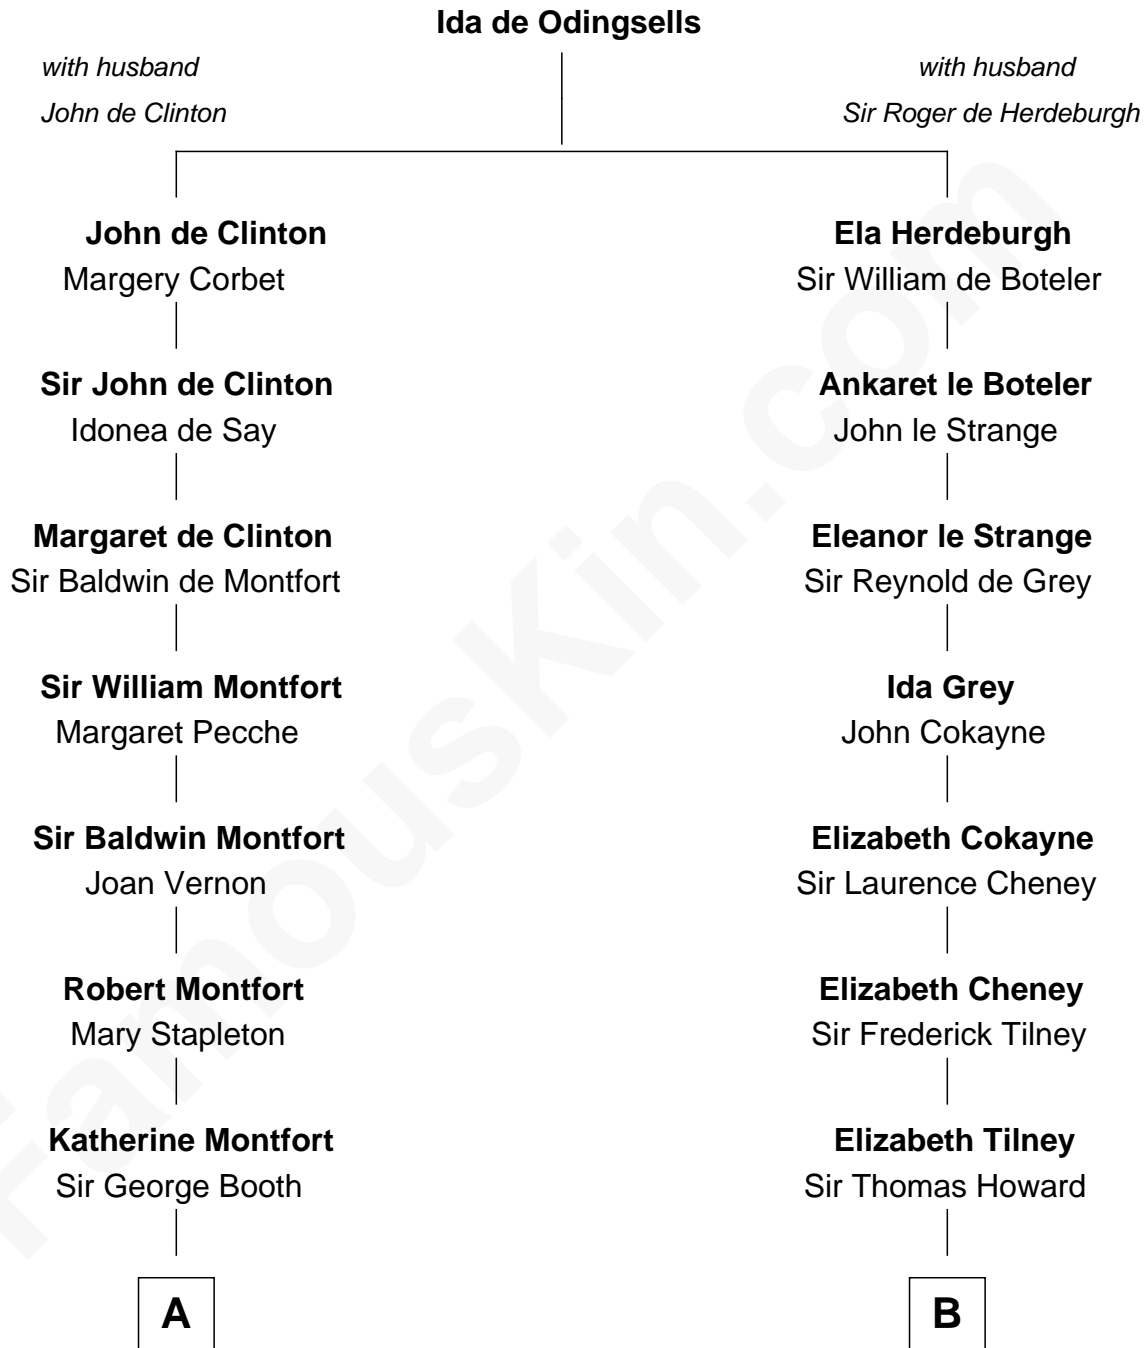

FamousKin.com

Relationship Chart of

Barbara (Pierce) Bush

First Lady of President George H.W. Bush

20th cousin 1 time removed of

John D. Rockefeller

Founder of the Standard Oil Company

C

Samuel Ross Marvin

Julia Ann Place

Jerome Place Marvin

Martha Ann Stokes

Mabel Marvin

Scott Pierce

Marvin Pierce

Pauline Robinson

Barbara (Pierce) Bush

First Lady of George H.W. Bush

D

Miles Avery

Malinda Pixley

Lucy Avery

Godfrey Lewis Rockefeller

William Avery Rockefeller

Eliza Davison

John D. Rockefeller

Founder of the Standard Oil Company