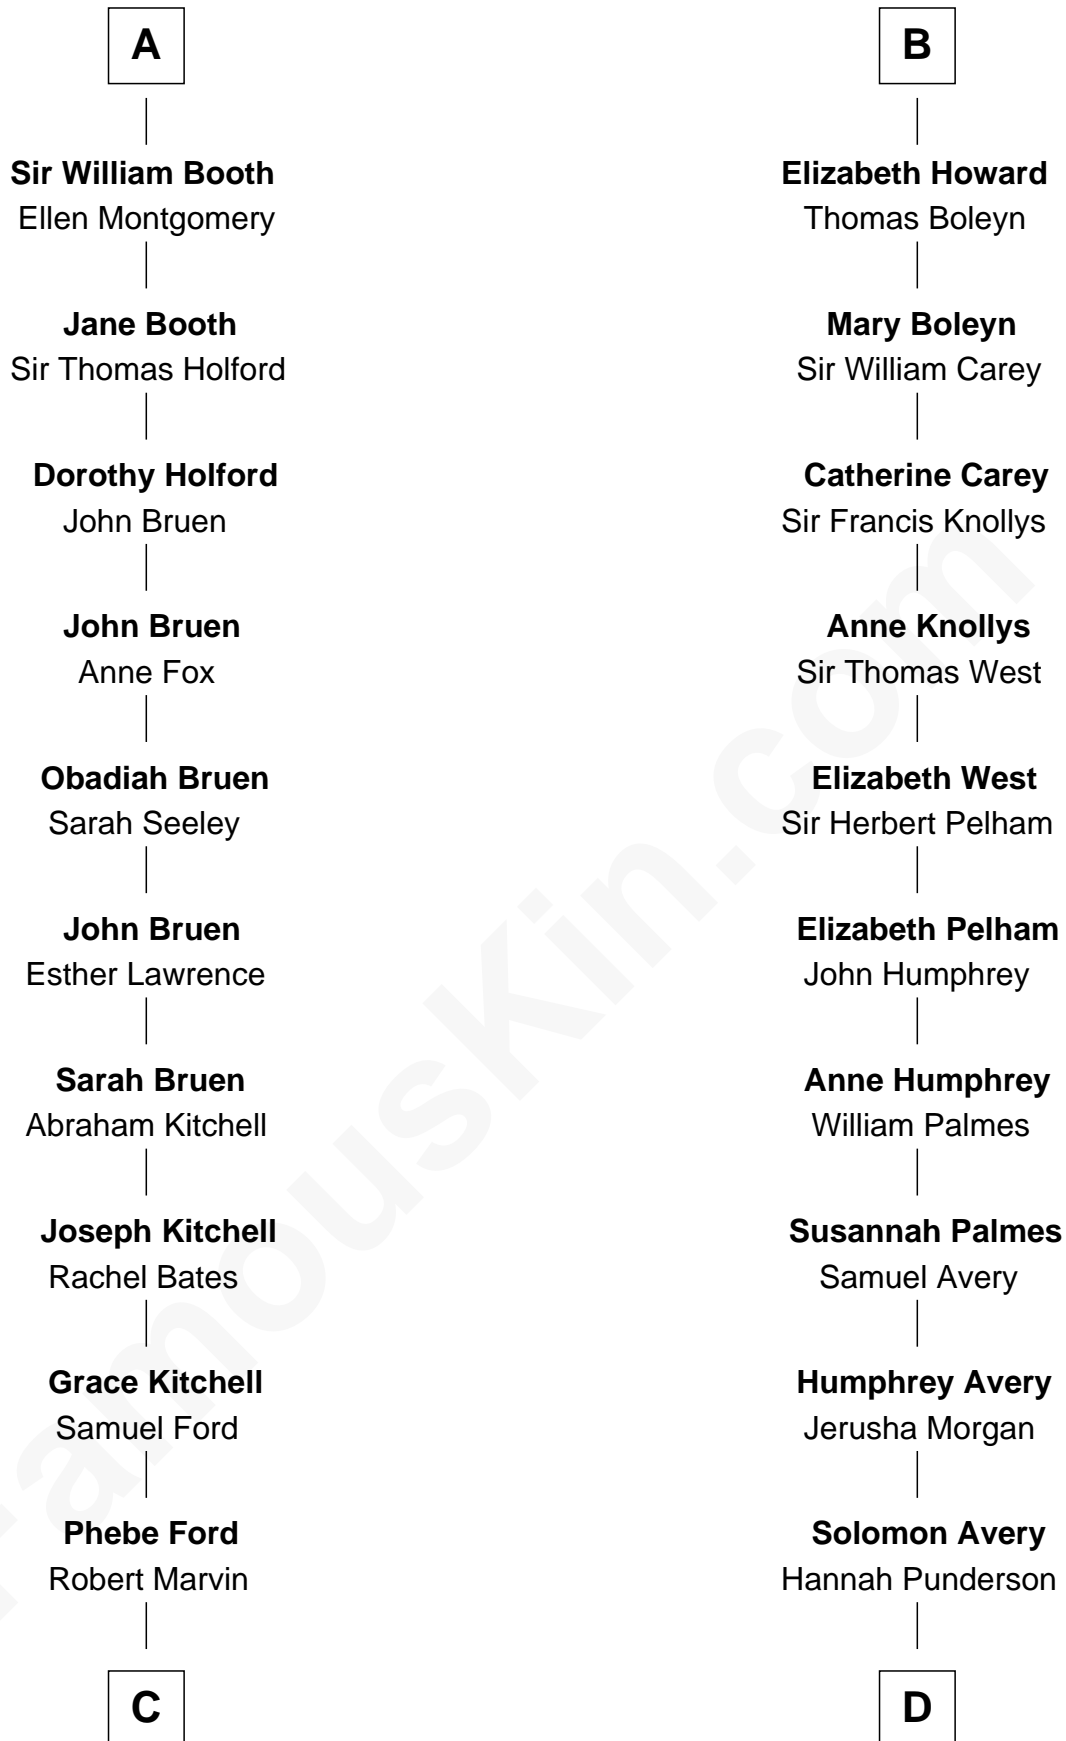

FamousKin.com

Relationship Chart of

Barbara (Pierce) Bush

First Lady of President George H.W. Bush

20th cousin 1 time removed of

John D. Rockefeller

Founder of the Standard Oil Company

C

Samuel Ross Marvin

Julia Ann Place

Jerome Place Marvin

Martha Ann Stokes

Mabel Marvin

Scott Pierce

Marvin Pierce

Pauline Robinson

Barbara (Pierce) Bush

First Lady of George H.W. Bush

D

Miles Avery

Malinda Pixley

Lucy Avery

Godfrey Lewis Rockefeller

William Avery Rockefeller

Eliza Davison

John D. Rockefeller

Founder of the Standard Oil Company