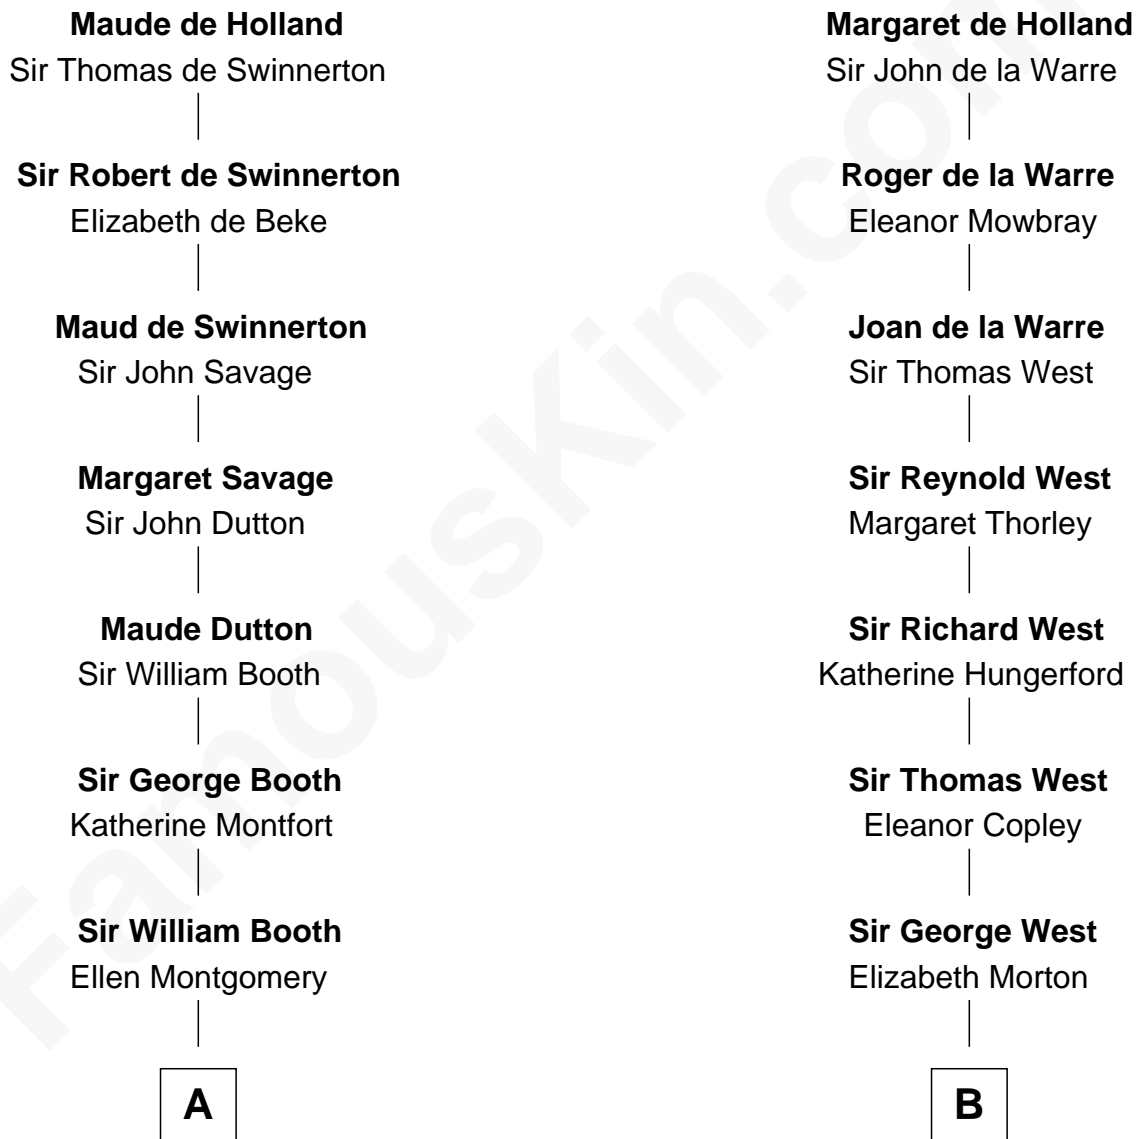

FamousKin.com

Relationship Chart of

Barbara (Pierce) Bush

First Lady of President George H.W. Bush

18th cousin 2 times removed of

John D. Rockefeller

Founder of the Standard Oil Company

Sir Robert de Holland

Maude la Zouche

A

Jane Booth
Sir Thomas Holford

Dorothy Holford
John Bruen

John Bruen
Anne Fox

Obadiah Bruen
Sarah Seeley

John Bruen
Esther Lawrence

Sarah Bruen
Abraham Kitchell